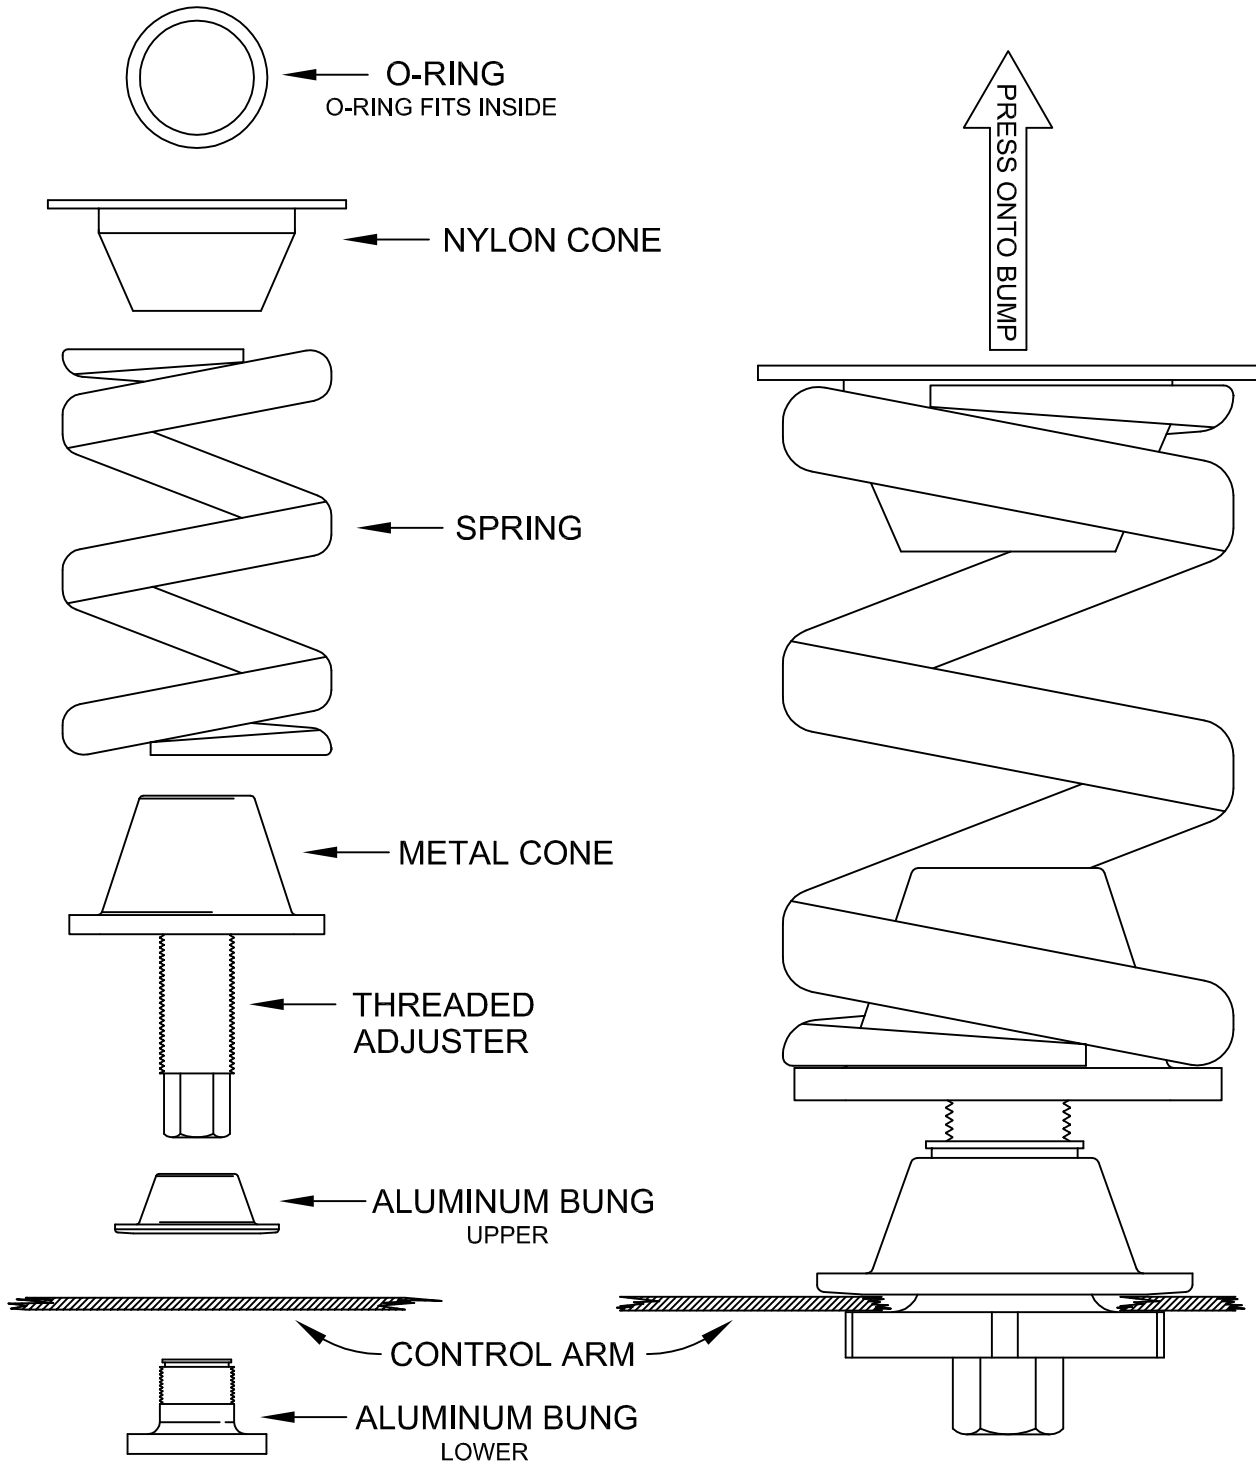

BMW E36 WEIGHT JACK

GROUND CONTROL

www.groundcontrolstore.com

3885 Dividend Drive

Shingle Springs, CA 95682

(530)677-8600 fax (530)677-9090