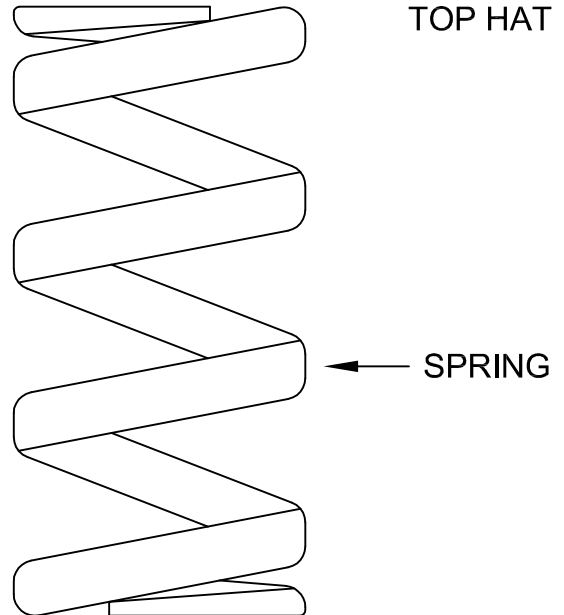

E-36 M3 FRONT BILSTEIN

GROUND CONTROL

www.groundcontrolstore.com
3885 Dividend Drive
Shingle Springs, CA 95682
(530)677-8600 fax (530)677-9090