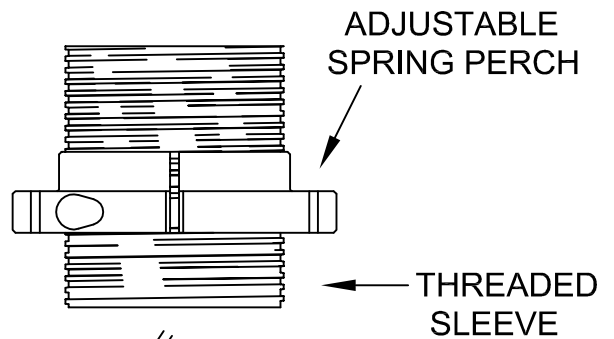

E-36 M3 FRONT BILSTEIN

GROUND CONTROL

www.groundcontrolstore.com
3885 Dividend Drive
Shingle Springs, CA 95682
(530)677-8600 fax (530)677-9090