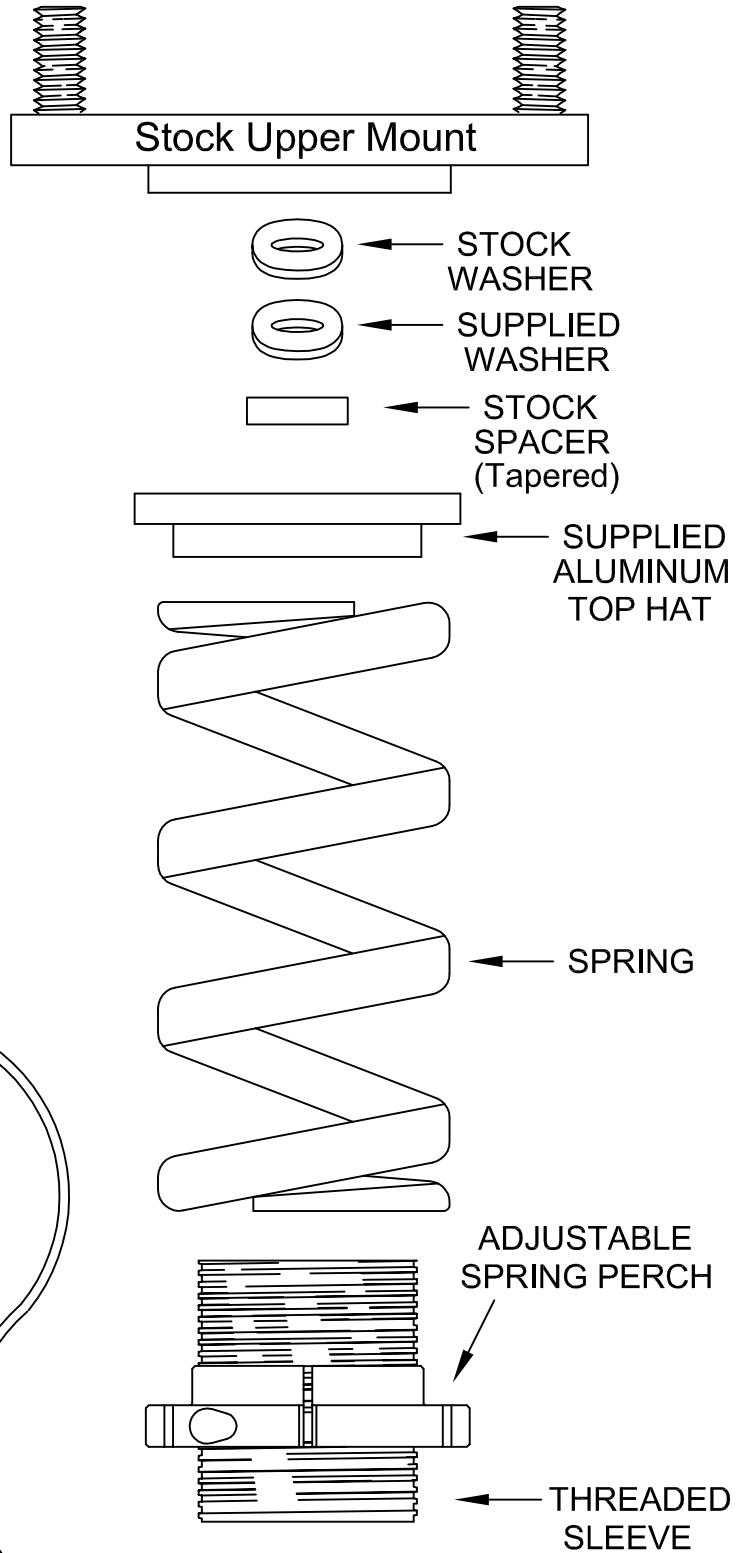

E-36 FRONT STOCK

GROUND CONTROL

www.groundcontrolstore.com

3885 Dividend Drive

Shingle Springs, CA 95682

(530)677-8600 fax (530)677-9090