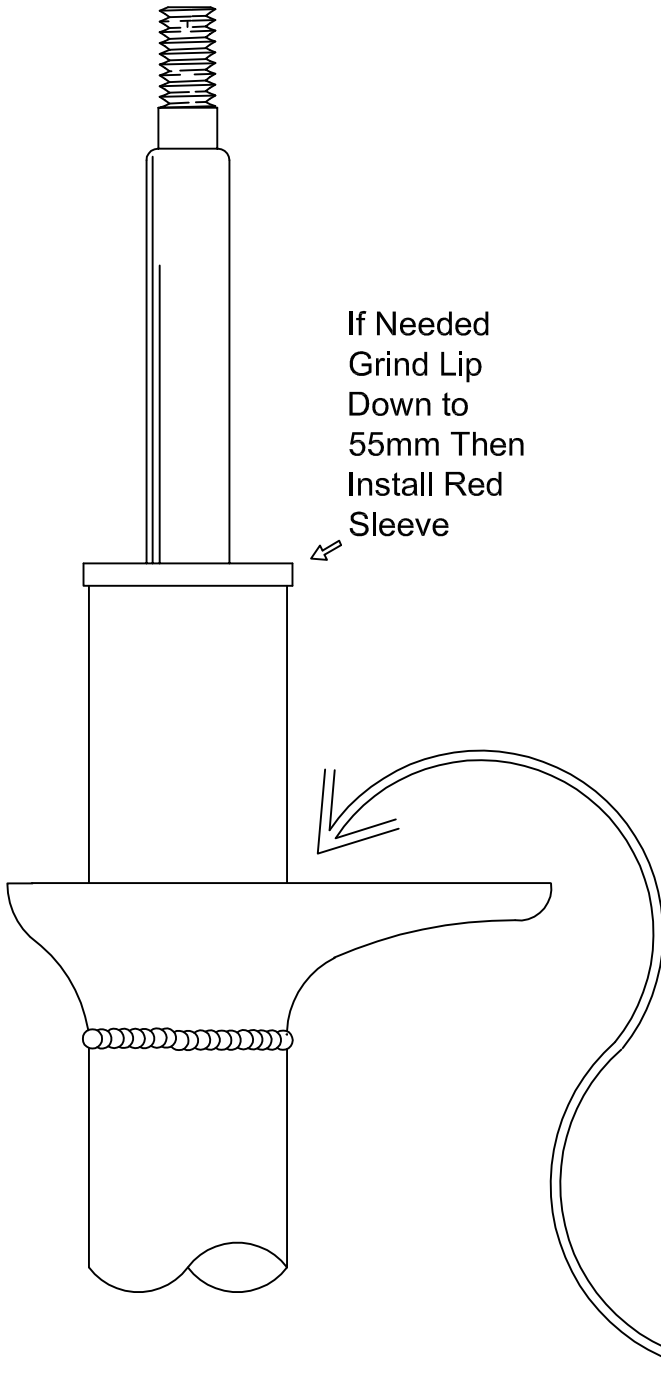

E-36 FRONT STOCK

GROUND CONTROL

www.groundcontrolstore.com

3885 Dividend Drive

Shingle Springs, CA 95682

(530)677-8600 fax (530)677-9090