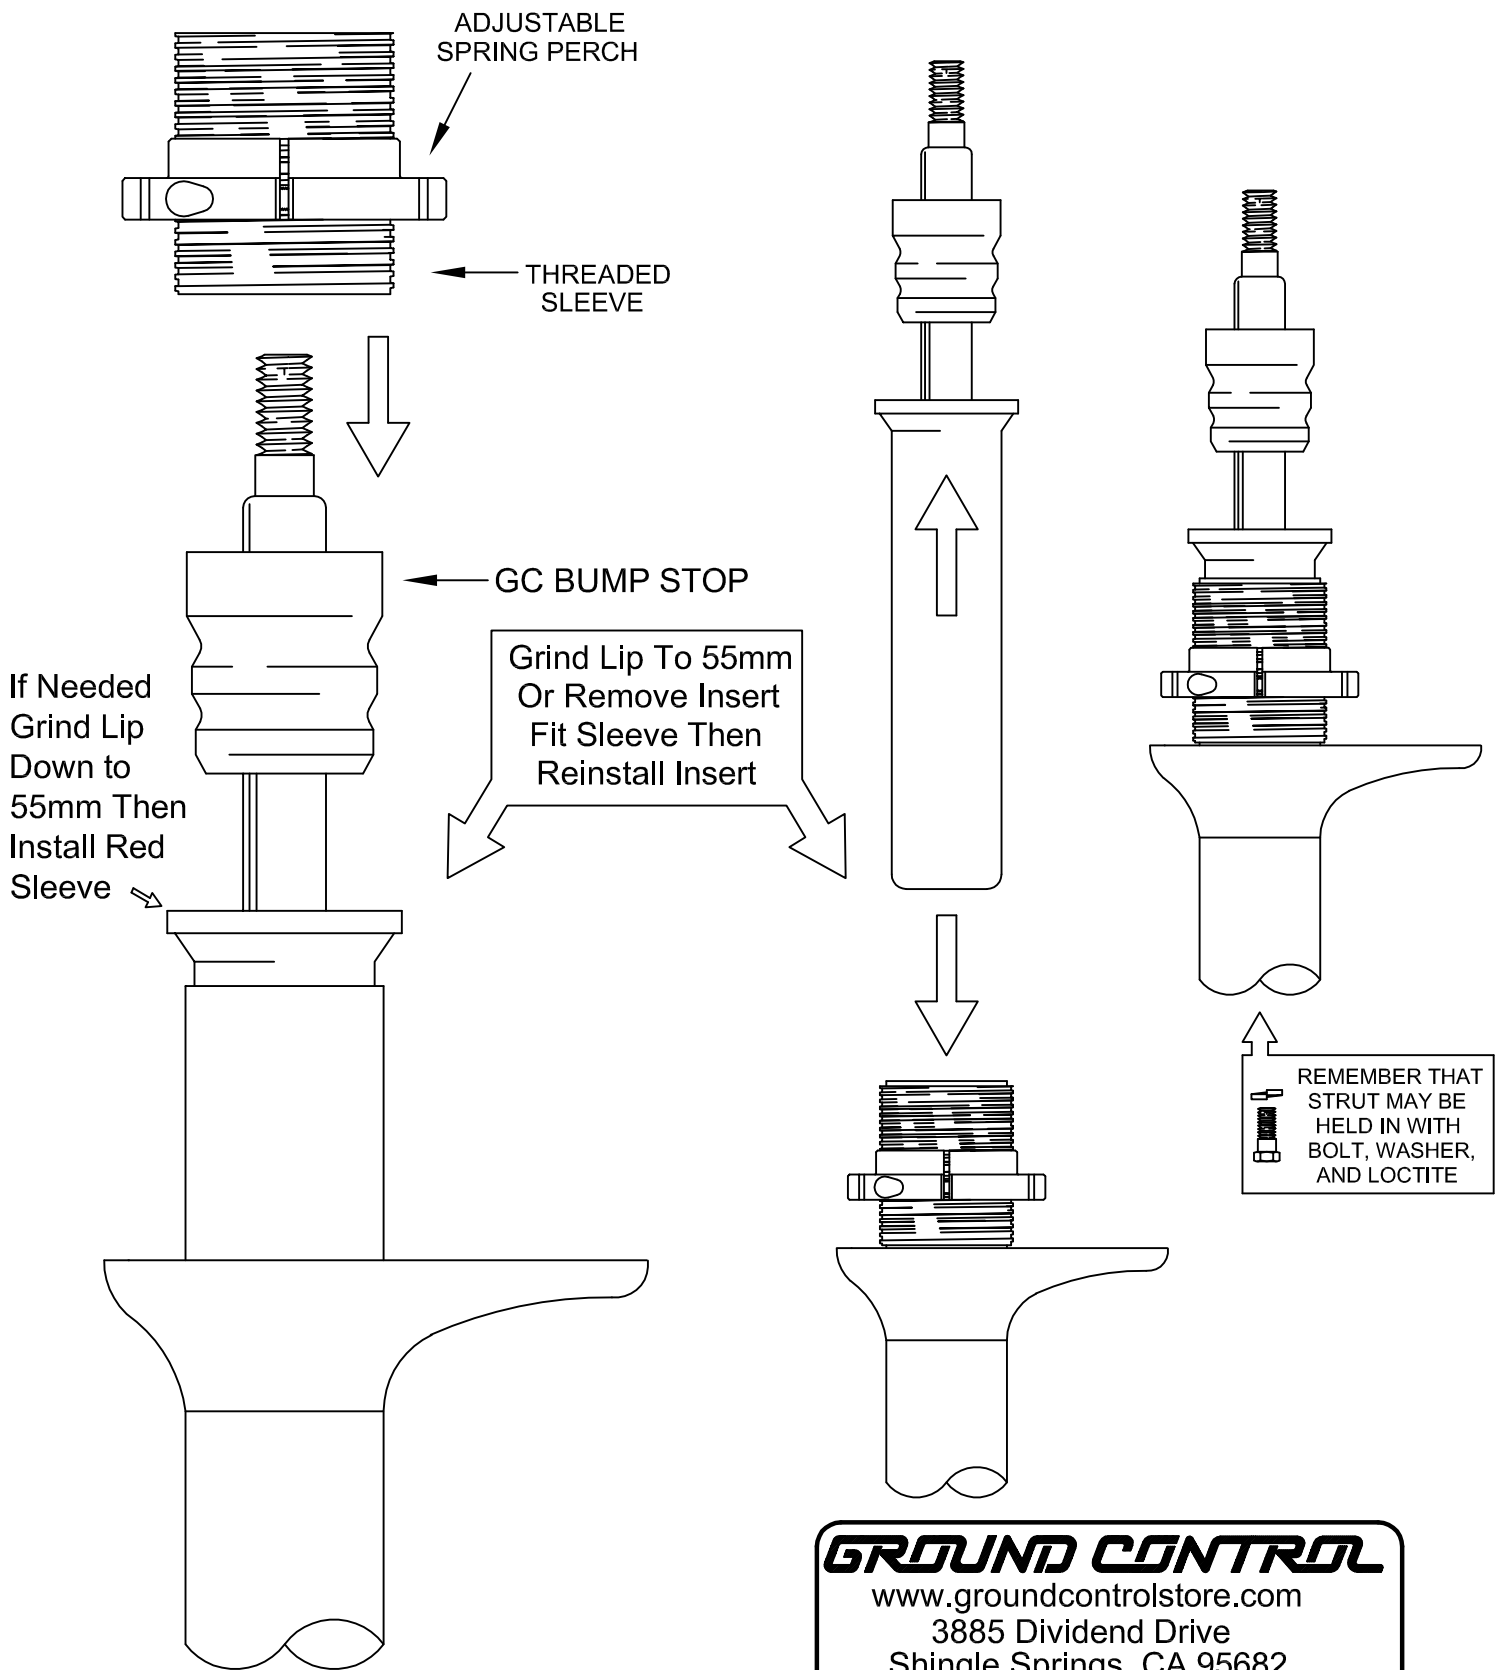

BMW E36 KONI INSERT

Koni May Need To Be
Removed And Then
Reinstalled Into Housing
After Red Threaded
Sleeve Is Installed.

GROUND CONTROL

www.groundcontrolstore.com
3885 Dividend Drive
Shingle Springs, CA 95682
(530)677-8600 fax (530)677-9090