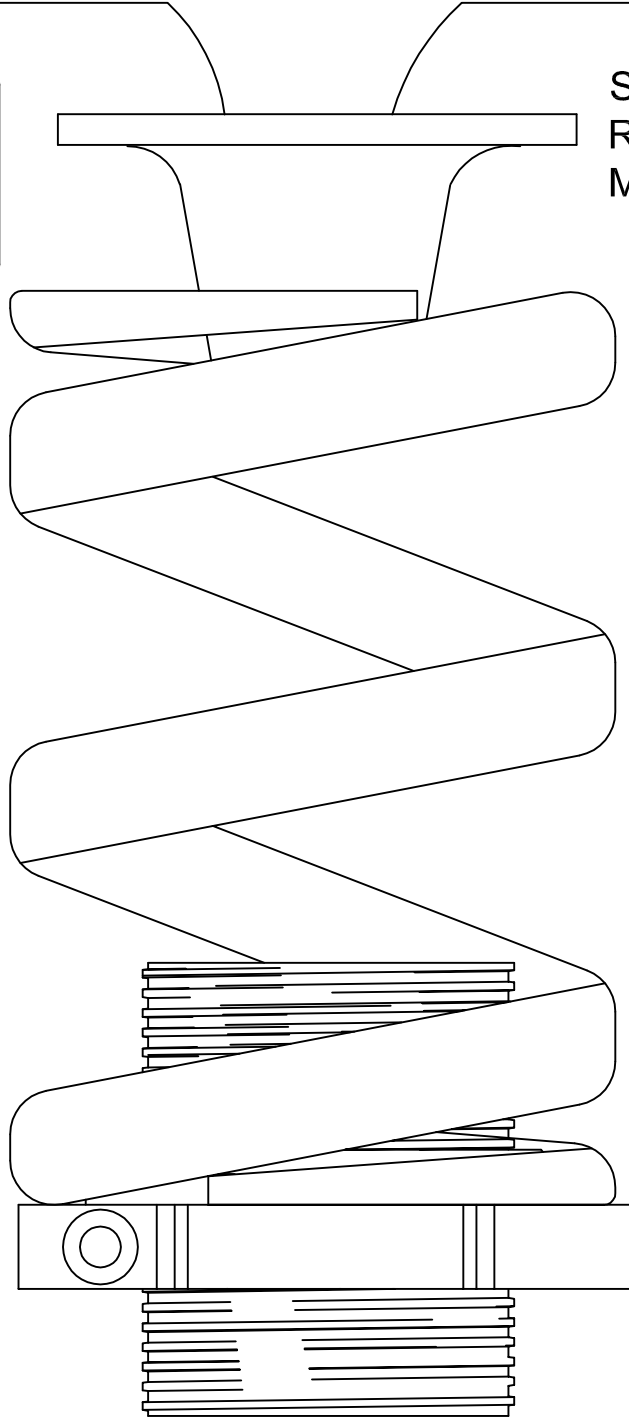

**E36, E46  
REAR**

Supplied Upper Mount  
Replaces Stock Upper  
Mount

Control Arm

**GROUND CONTROL**  
www.groundcontrolstore.com  
3885 Dividend Drive  
Shingle Springs, CA 95682  
(530)677-8600 fax (530)677-9090