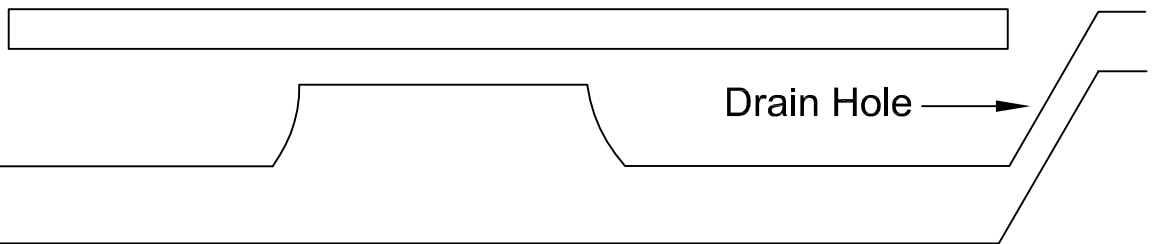

**E36, E46  
REAR**

Supplied Upper Mount  
Replaces Stock Upper  
Mount

Control Arm

**GROUND CONTROL**  
www.groundcontrolstore.com  
3885 Dividend Drive  
Shingle Springs, CA 95682  
(530)677-8600 fax (530)677-9090