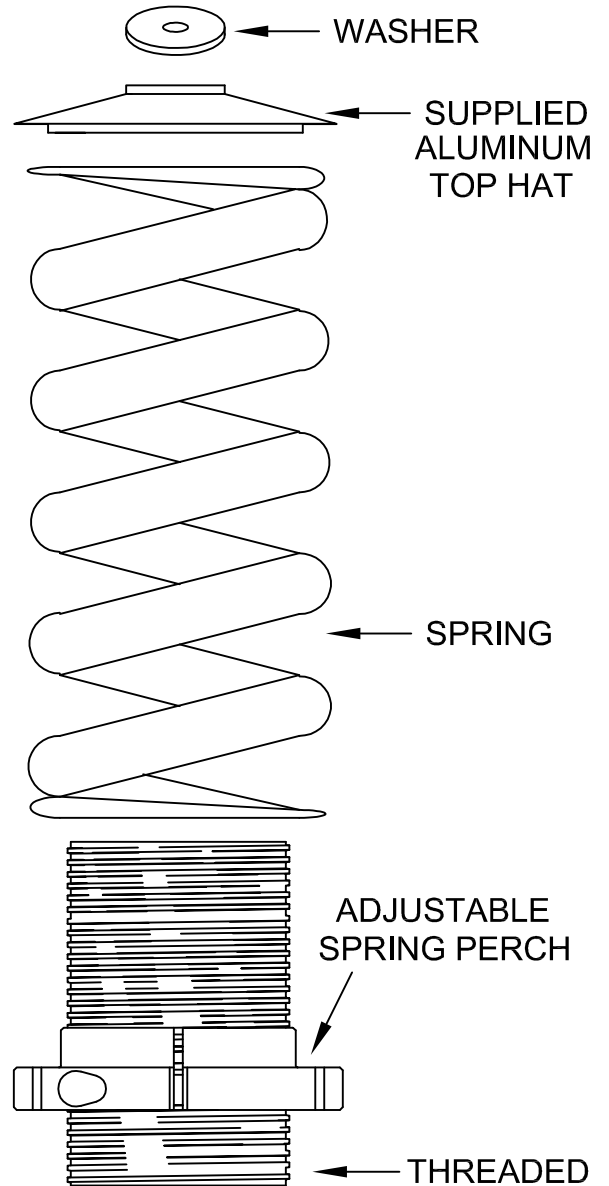

E30 IX FRONT

STRUT TOP NUT
INSTALLED AFTER
THREADED COLLAR
IS INSTALLED

CUT STOCK
BUMP STOP
IN HALF

O-RING

WASHER

SUPPLIED
ALUMINUM
TOP HAT

SPRING

ADJUSTABLE
SPRING PERCH

THREADED

GROUND CONTROL

www.groundcontrolstore.com
3885 Dividend Drive
Shingle Springs, CA 95682
(530)677-8600 fax (530)677-9090