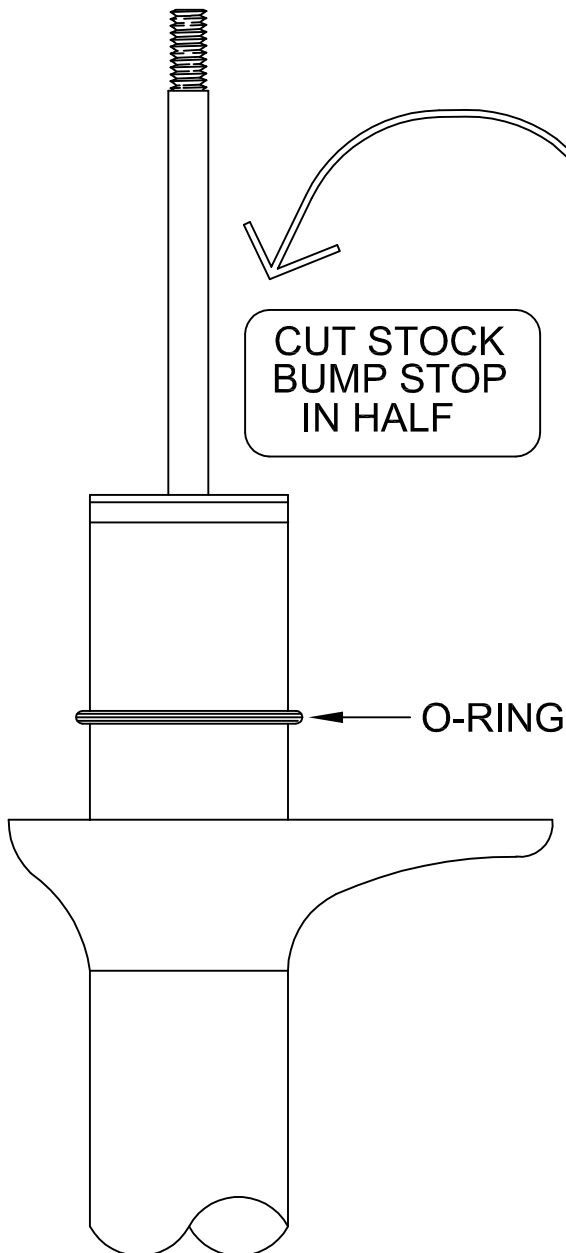

E30 IX FRONT

STRUT TOP NUT
INSTALLED AFTER
THREADED COLLAR
IS INSTALLED

CUT STOCK
BUMP STOP
IN HALF

O-RING

WASHER

SUPPLIED
ALUMINUM
TOP HAT

SPRING

ADJUSTABLE
SPRING PERCH

THREADED

GROUND CONTROL

www.groundcontrolstore.com
3885 Dividend Drive
Shingle Springs, CA 95682
(530)677-8600 fax (530)677-9090