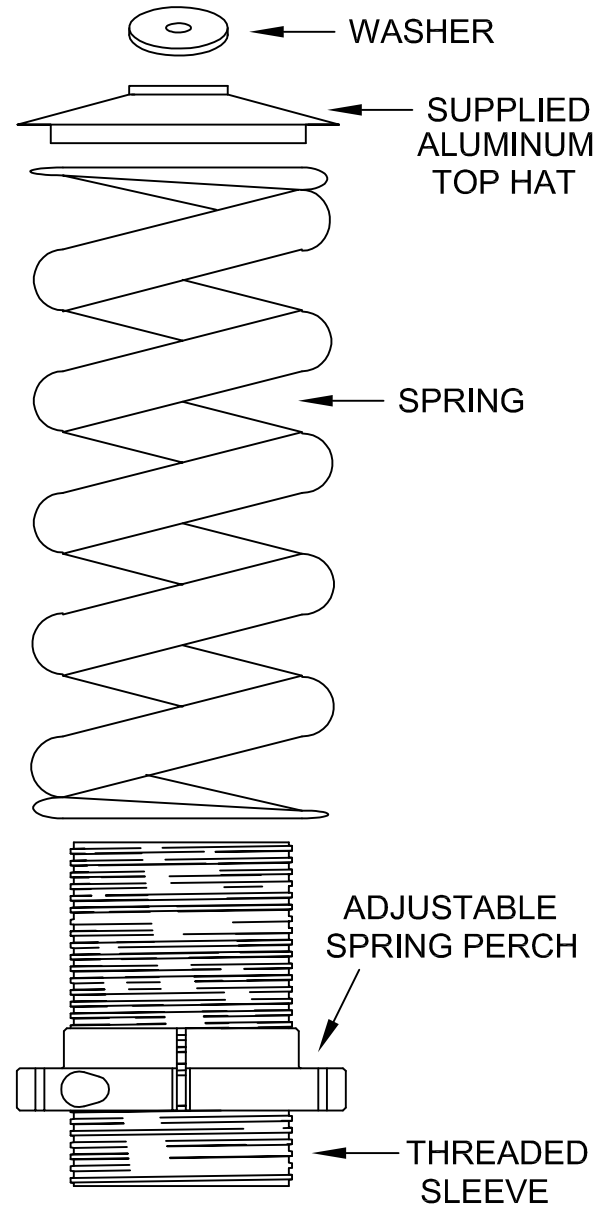

E30 FRONT

STRUT TOP NUT
INSTALLED AFTER
THREADED COLLAR
IS INSTALLED

GROUND CONTROL
www.groundcontrolstore.com
3885 Dividend Drive
Shingle Springs, CA 95682
(530)677-8600 fax (530)677-9090