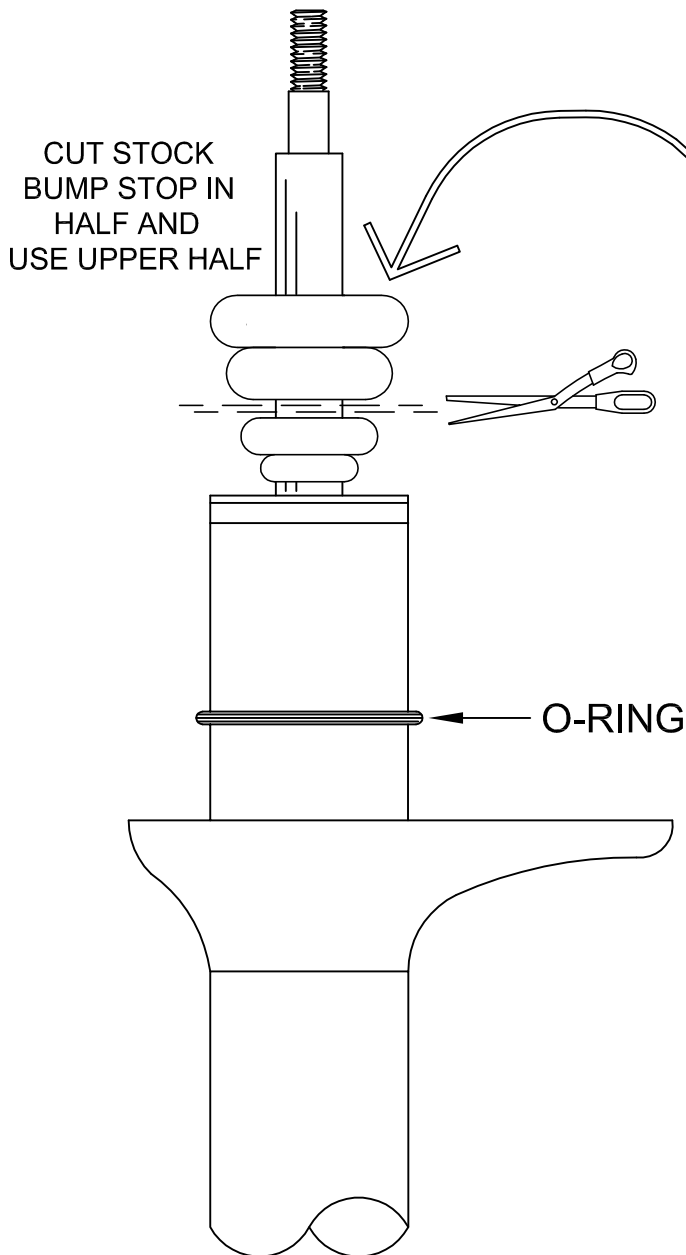

E30 FRONT

STRUT TOP NUT
INSTALLED AFTER
THREADED COLLAR
IS INSTALLED

GROUND CONTROL
www.groundcontrolstore.com
3885 Dividend Drive
Shingle Springs, CA 95682
(530)677-8600 fax (530)677-9090