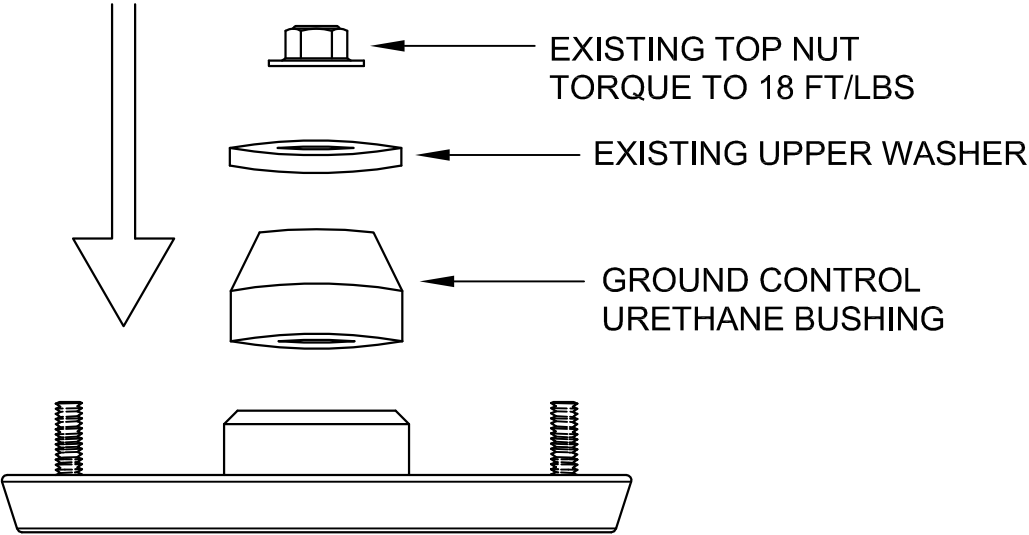

REQUIRED, DO NOT SKIP THIS STEP

GROUND CONTROL
www.groundcontrolstore.com
3885 Dividend Drive
Shingle Springs, CA 95682
(530)677-8600 fax (530)677-9090