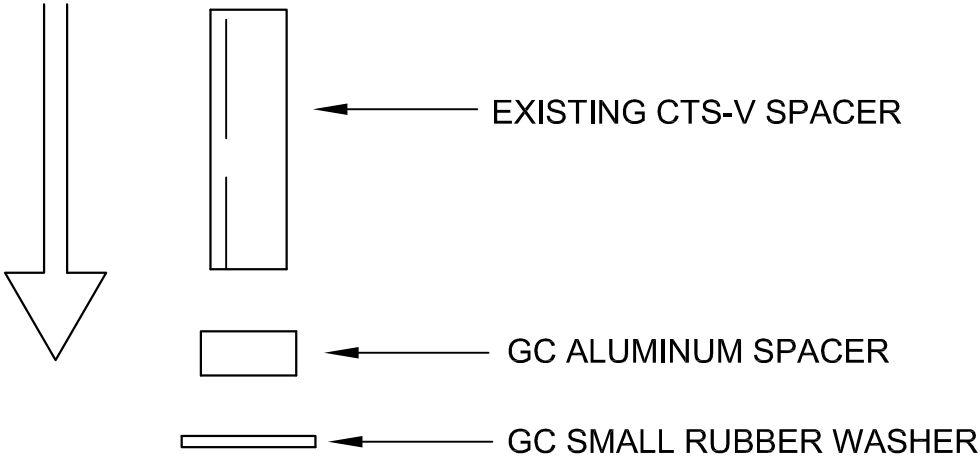

REQUIRED, DO NOT SKIP THIS STEP

GROUND CONTROL
www.groundcontrolstore.com
3885 Dividend Drive
Shingle Springs, CA 95682
(530)677-8600 fax (530)677-9090