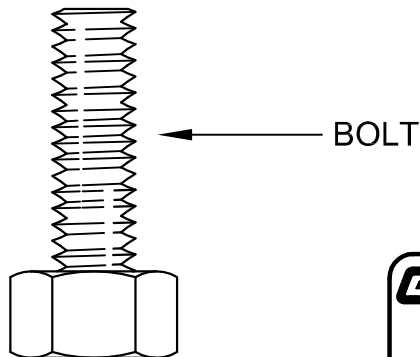

REAR UPPER MOUNT

DRAIN HOLE
IN SUBFRAME

REMOVE STOCK LOWER INSULATOR

RED THREADED ADJUSTER
(SHALLOW CUP UPWARD)

GROUND CONTROL
www.groundcontrolstore.com
3885 Dividend Drive
Shingle Springs, CA 95682
(530)677-8600 fax (530)677-9090