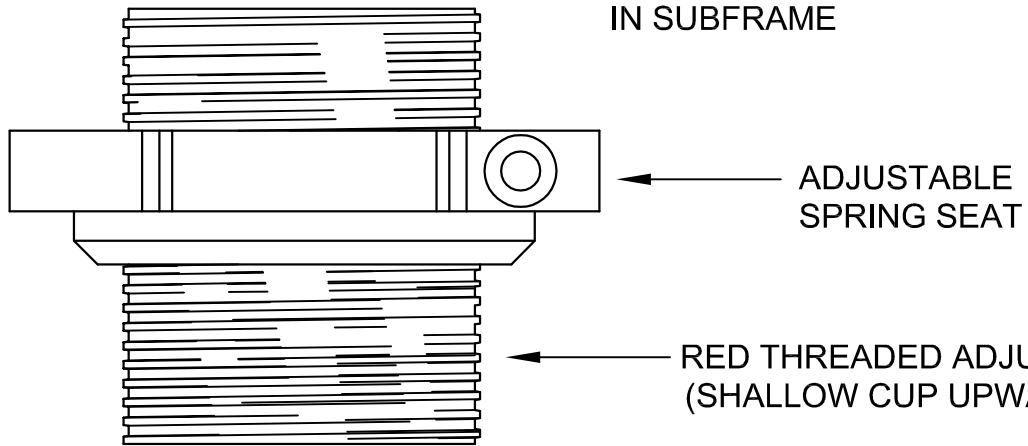

REAR UPPER MOUNT

DRAIN HOLE
IN SUBFRAME

REMOVE STOCK LOWER INSULATOR

RED THREADED ADJUSTER
(SHALLOW CUP UPWARD)

GROUND CONTROL
www.groundcontrolstore.com
3885 Dividend Drive
Shingle Springs, CA 95682
(530)677-8600 fax (530)677-9090