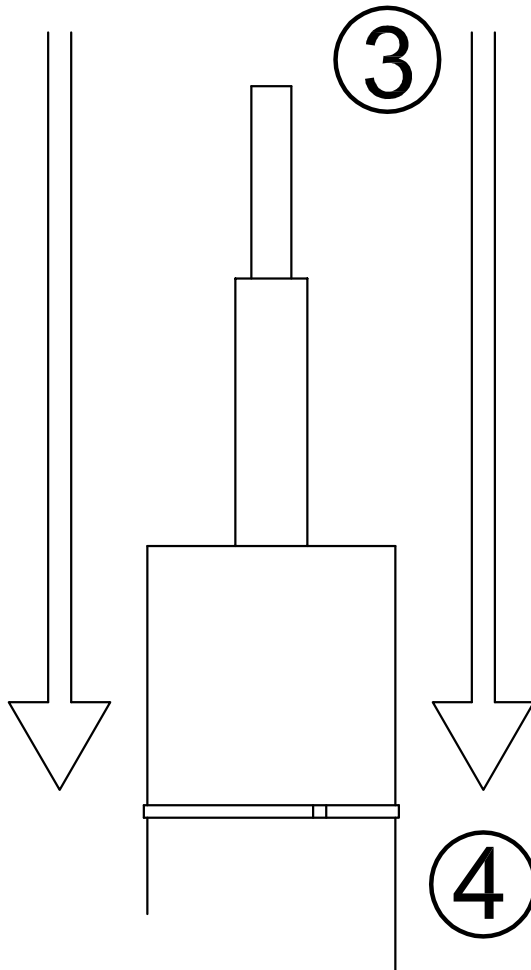

CADILLAC CTSV FRONT LOWER MOUNT

1

REMOVE UPPER CAP

2

REMOVE STOCK
SPRING PERCH

3

INSTALL GROUND CONTROL
SLEEVE AND ADJUSTER NUT

4

VISUALLY CONFIRM SNAP RING
IS CAPTURED AND PERCH IS
SEATED WELL AFTER ASSEMBLY

1

2

4

GROUND CONTROL

www.groundcontrolstore.com

3885 Dividend Drive

Shingle Springs, CA 95682