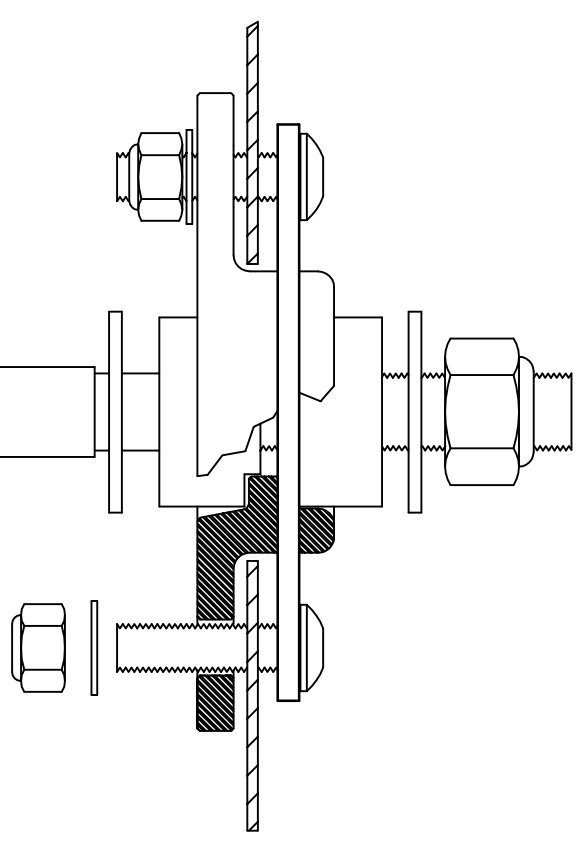

BMW REAR UPPER MOUNT WITH URETHANE BUSHING

E30, E36, E46, Z3

GROUND CONTROL
www.groundcontrolstore.com
 3885 Dividend Drive
 Shingle Springs, CA 95682
 (530)677-8600 fax (530)677-9090