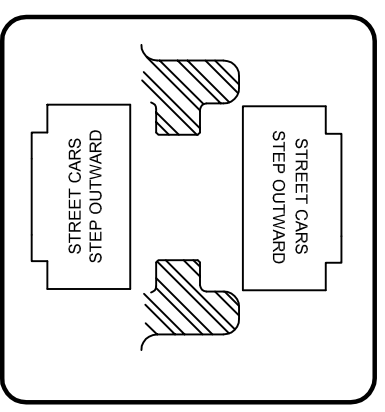

BMW REAR UPPER MOUNT WITH URETHANE BUSHING

E30, E36, E46, Z3

GROUND CONTROL
www.groundcontrolstore.com
 3885 Dividend Drive
 Shingle Springs, CA 95682
 (530)677-8600 fax (530)677-9090