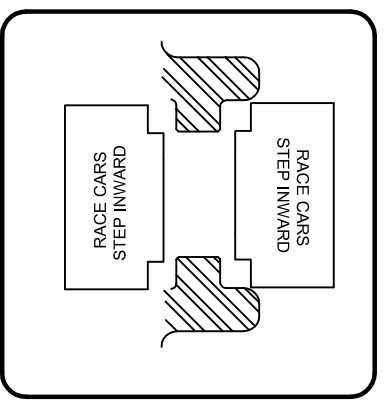

BMW REAR UPPER MOUNT WITH URETHANE BUSHING

E30, E36, E46, Z3

GROUND CONTROL
www.groundcontrolstore.com
 3885 Dividend Drive
 Shingle Springs, CA 95682
 (530)677-8600 fax (530)677-9090