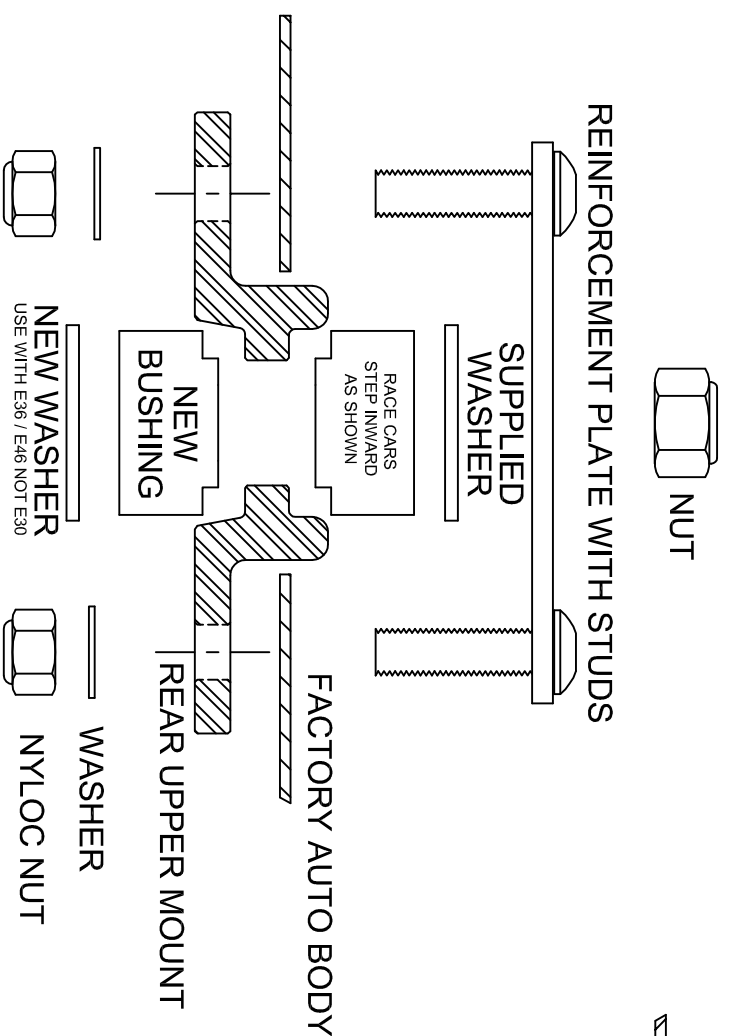

BMW REAR UPPER MOUNT WITH URETHANE BUSHING

E30, E36, E46, Z3

GROUND CONTROL
www.groundcontrolstore.com
 3885 Dividend Drive
 Shingle Springs, CA 95682
 (530)677-8600 fax (530)677-9090