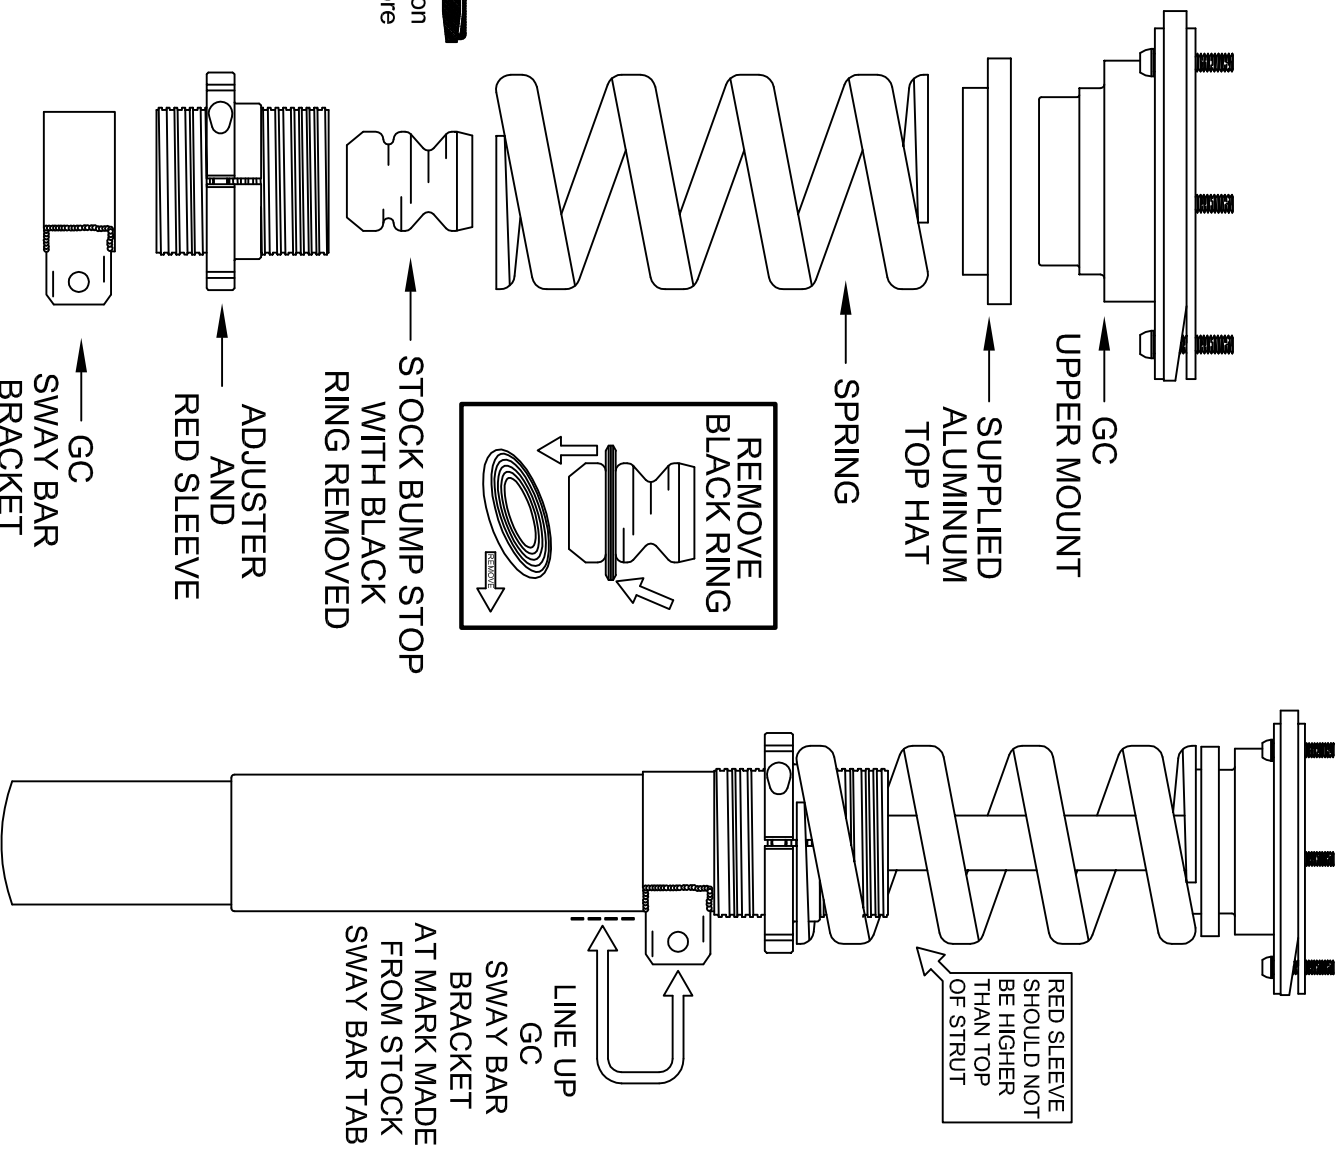

BMW E92 M3 FRONT

GROUND CONTROL
 www.ground-control.com
 3885 Dividend Drive
 Shingle Springs, CA 95682
 (530)677-8600 fax (530)677-9090