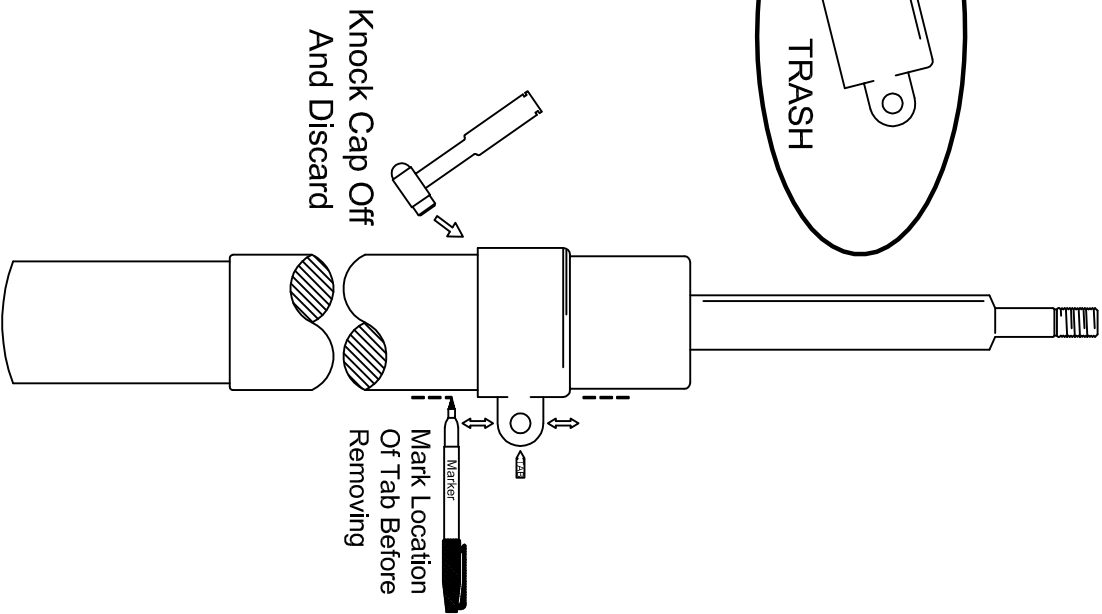

BMW E92 M3 FRONT

GROUND CONTROL
 www.ground-control.com
 3885 Dividend Drive
 Shingle Springs, CA 95682
 (530)677-8600 fax (530)677-9090