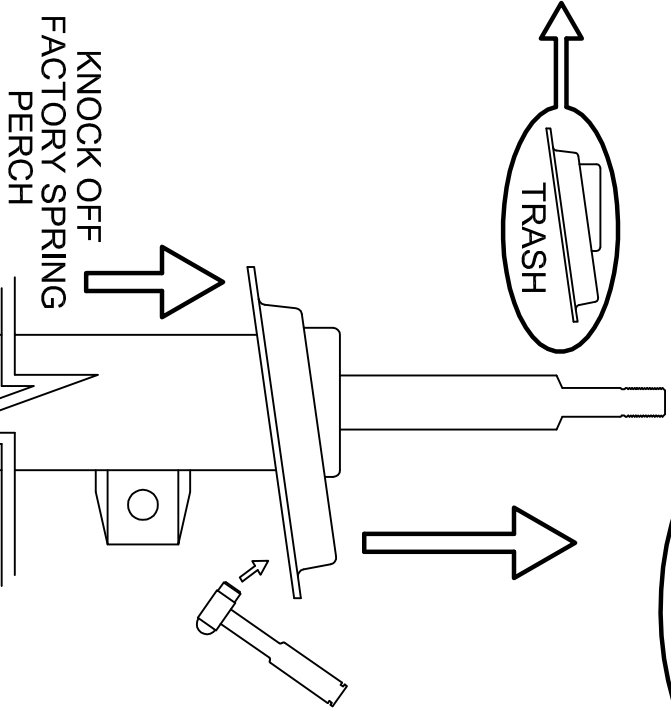

GROUND CONTROL

www.ground-control.com
3885 Dividend Drive
Shingle Springs, CA 95682
(530)677-8600 fax (530)677-9090

BMW E46 FRONT

STOCK UPPER MOUNT

WASHER

SUPPLIED ALUMINUM TOP HAT

SPRING

ADJUSTER AND RED SLEEVE