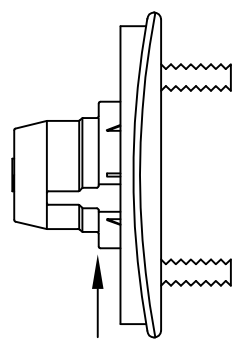

GROUND CONTROL

www.ground-control.com
3885 Dividend Drive
Shingle Springs, CA 95682
(530)677-8600 fax (530)677-9090

BMW E46 FRONT

STOCK UPPER MOUNT

WASHER

SUPPLIED ALUMINUM TOP HAT

SPRING

ADJUSTER AND RED SLEEVE