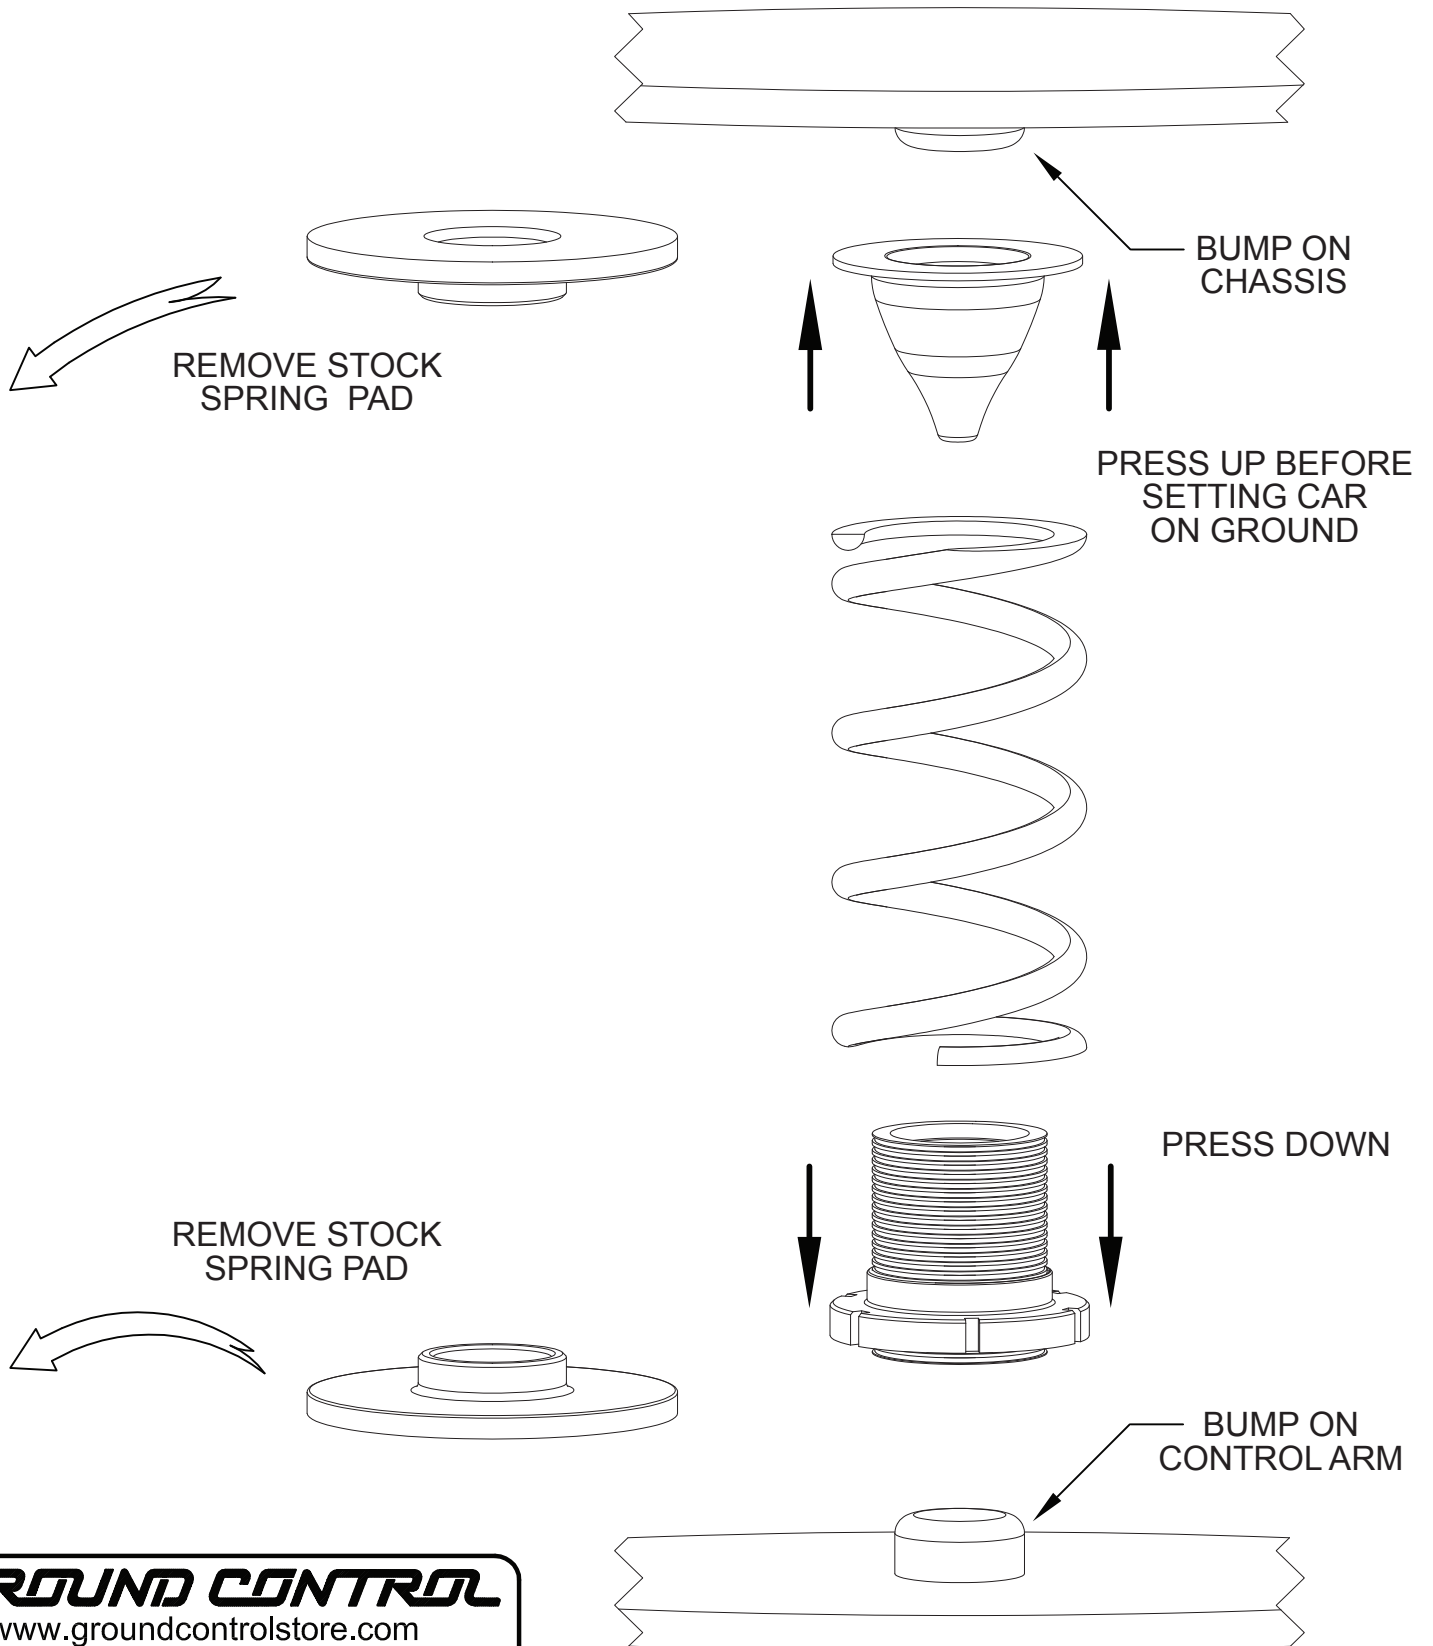

BMW SPEC E30 REAR ADJUSTER

GROUND CONTROL

www.groundcontrolstore.com

3885 Dividend Drive

Shingle Springs, CA 95682

(530)677-8600 fax (530)677-9090