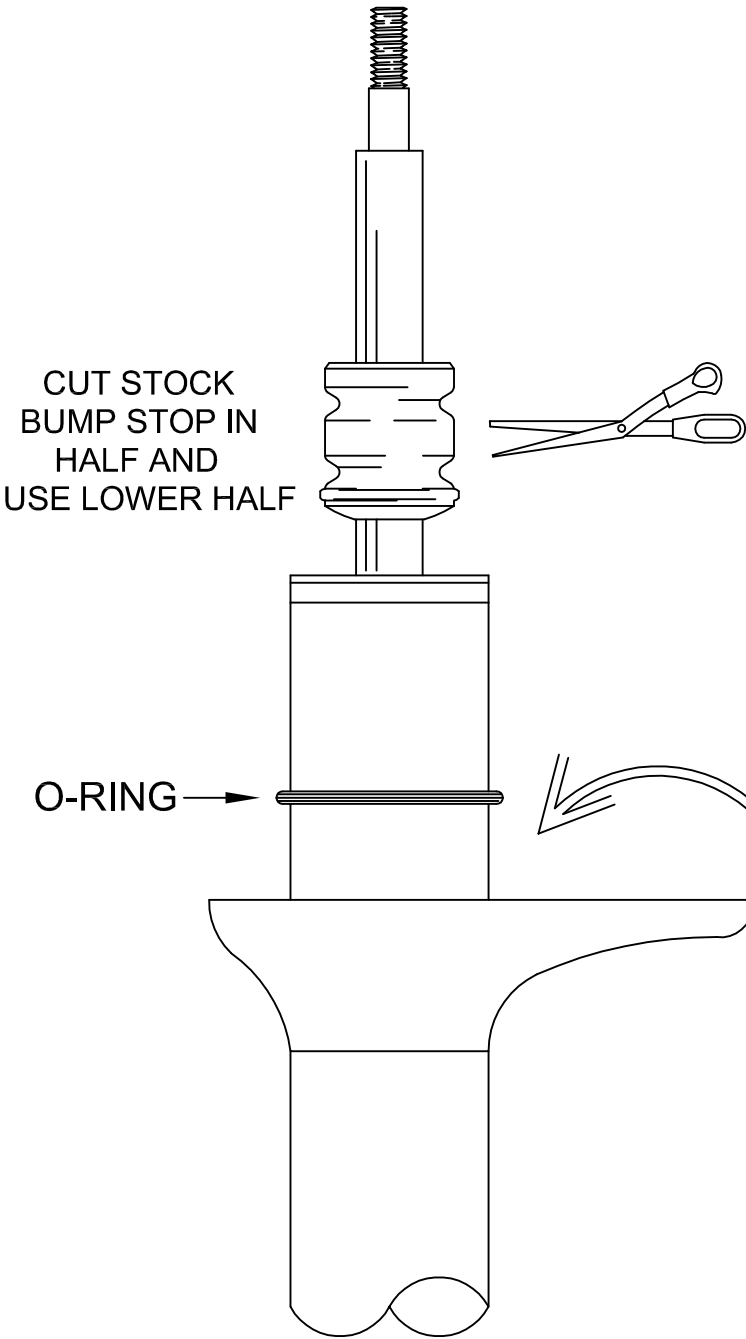

E28 FRONT

STRUT TOP NUT
INSTALLED AFTER
THREADED COLLAR
IS INSTALLED

GROUND CONTROL
www.groundcontrolstore.com
3885 Dividend Drive
Shingle Springs, CA 95682
(530)677-8600 fax (530)677-9090