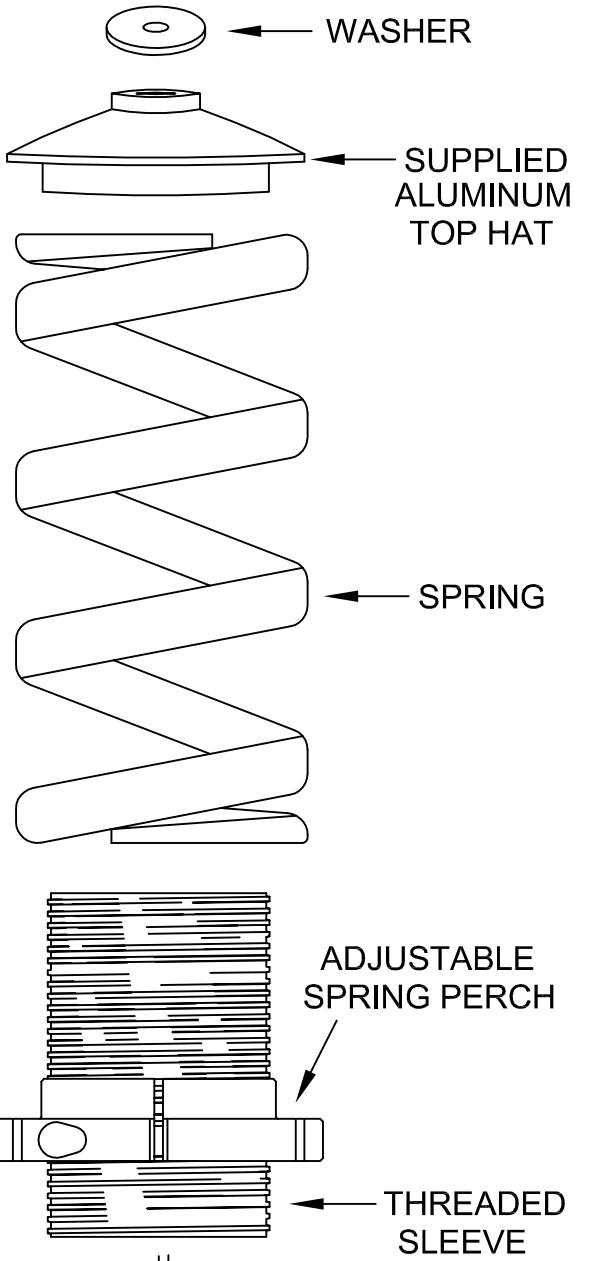

E28 FRONT

STRUT TOP NUT
INSTALLED AFTER
THREADED COLLAR
IS INSTALLED

GROUND CONTROL
www.groundcontrolstore.com
3885 Dividend Drive
Shingle Springs, CA 95682
(530)677-8600 fax (530)677-9090