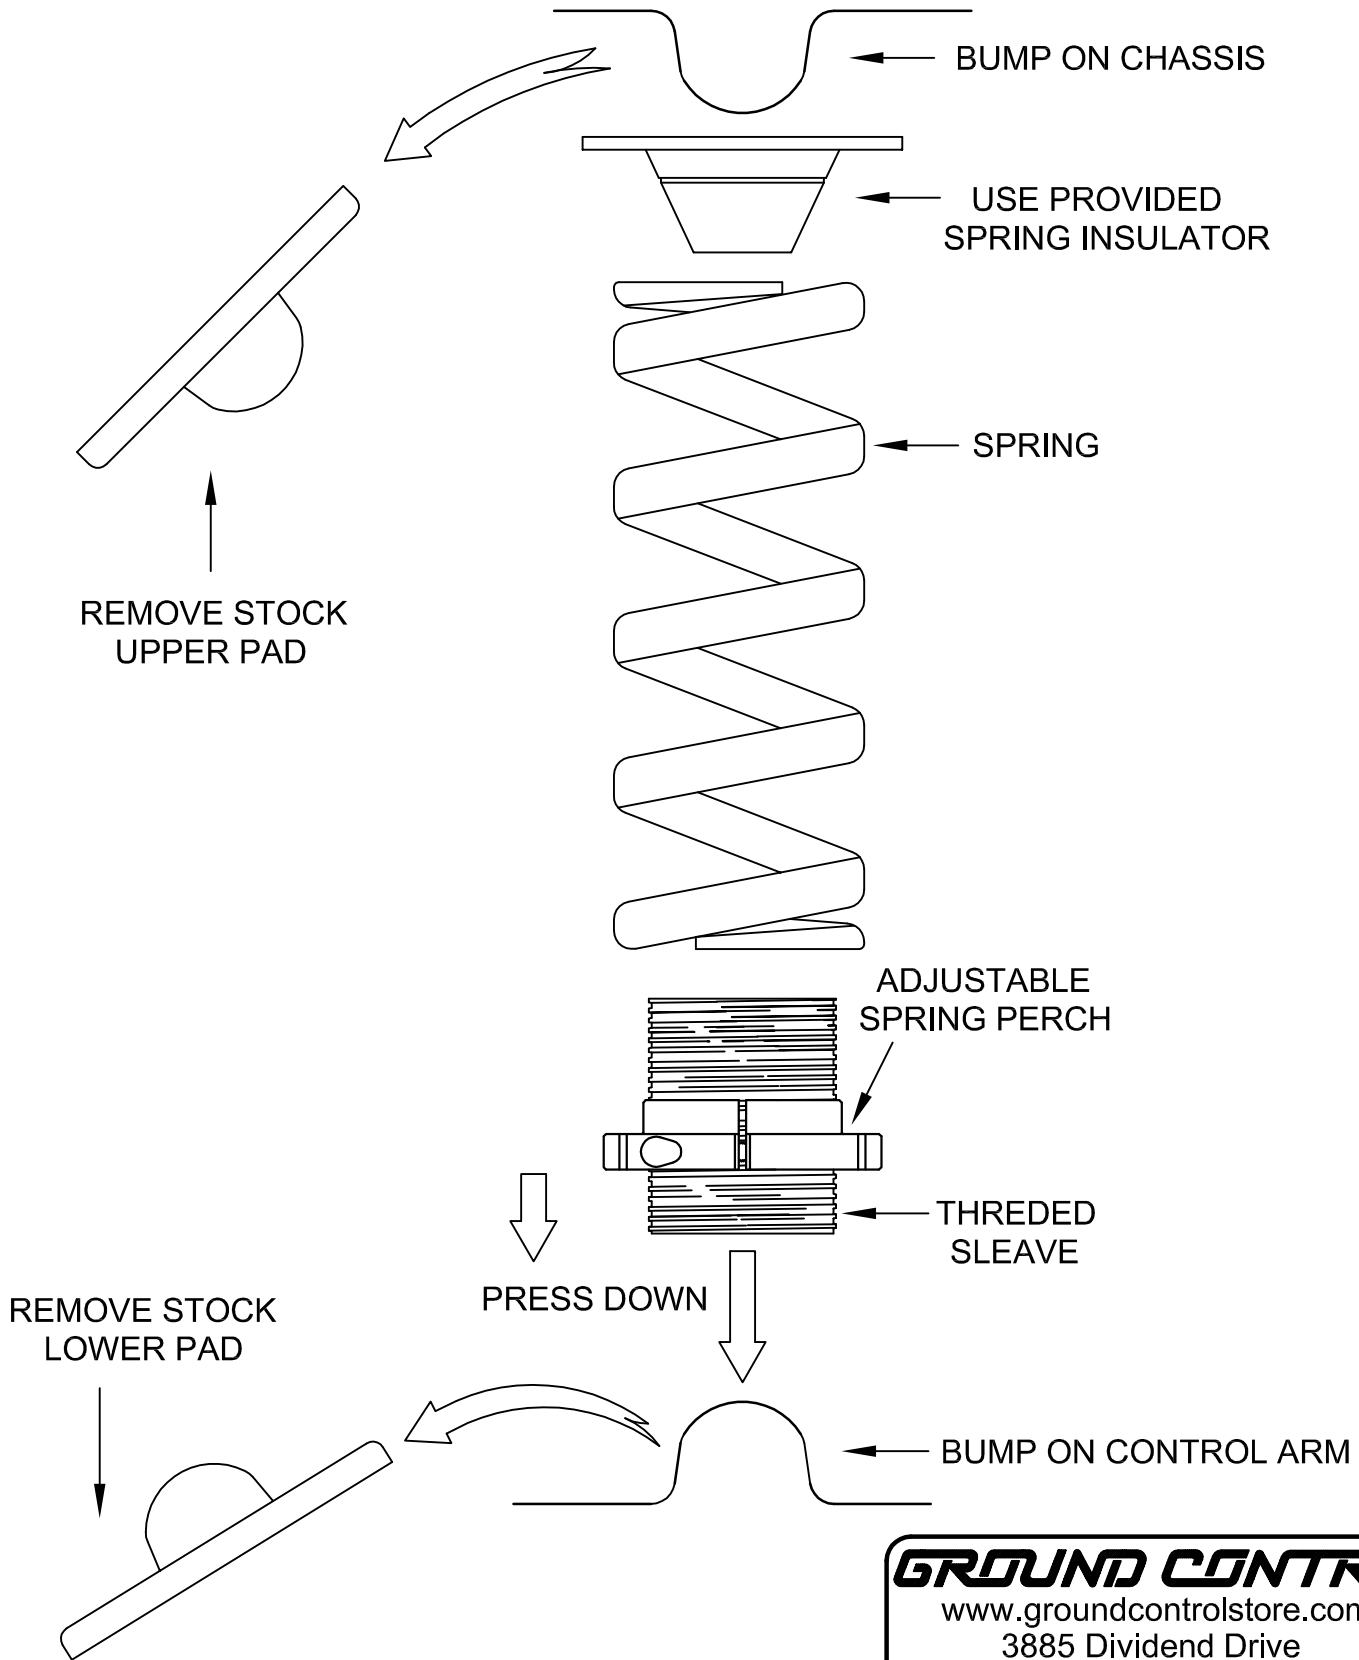

BMW REAR ADJUSTER COUPE / ROADSTER / Z3 / E30

GROUND CONTROL

www.groundcontrolstore.com

3885 Dividend Drive

Shingle Springs, CA 95682

(530)677-8600 fax (530)677-9090