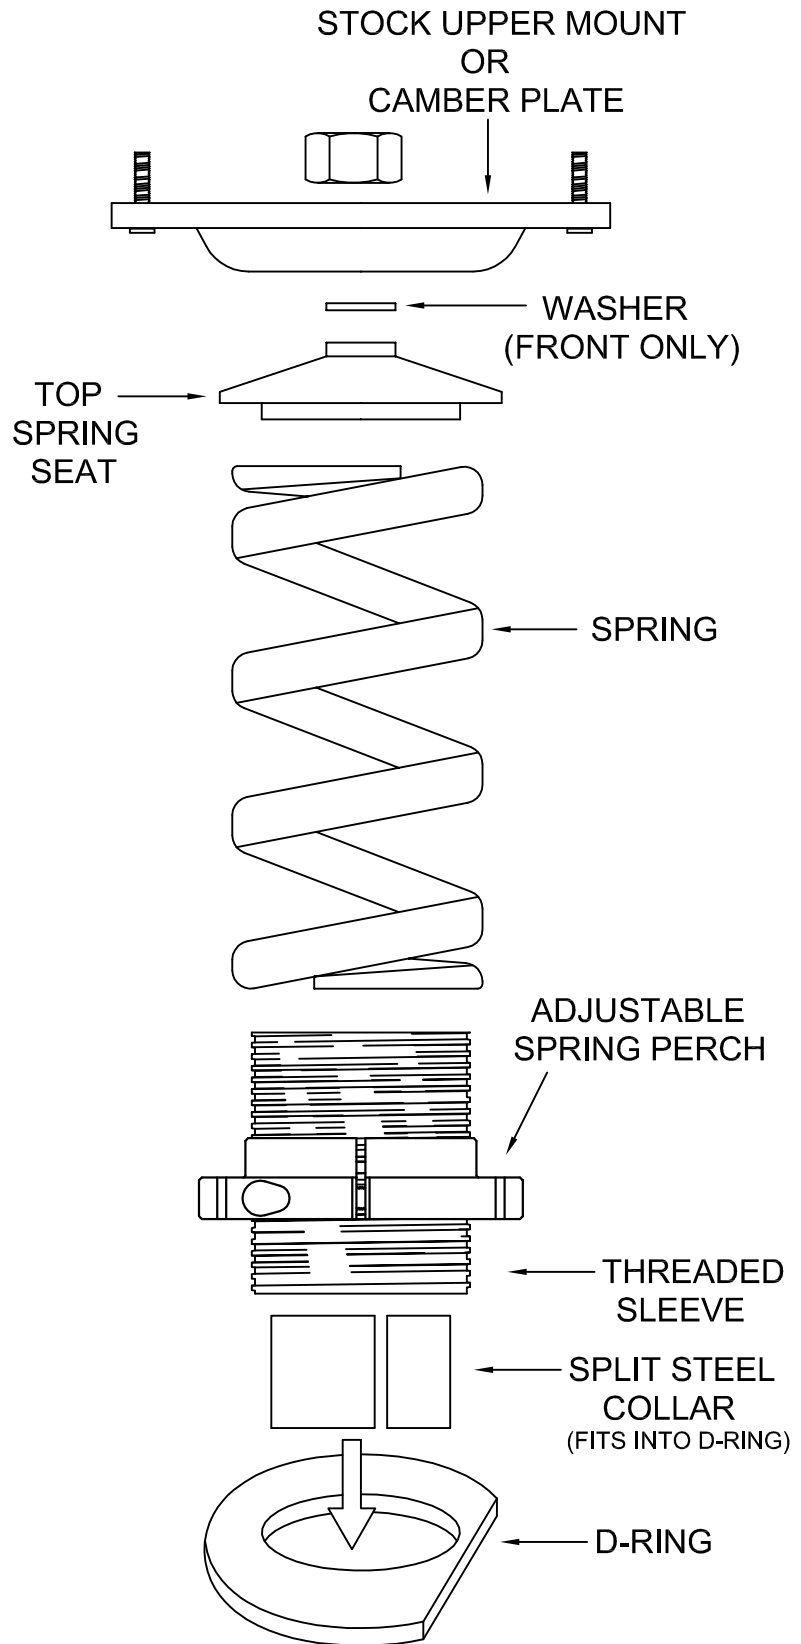

BMW 2002 BILSTEIN

MODEL	SPRING FREE LENGTH	DIMENSION "B"
BMW 2002	7"	4 1/4" FROM TOP

GROUND CONTROL

www.ground-control.com
 3885 Dividend Drive
 Shingle Springs, CA 95682
 (530)677-8600 fax (530)677-9090