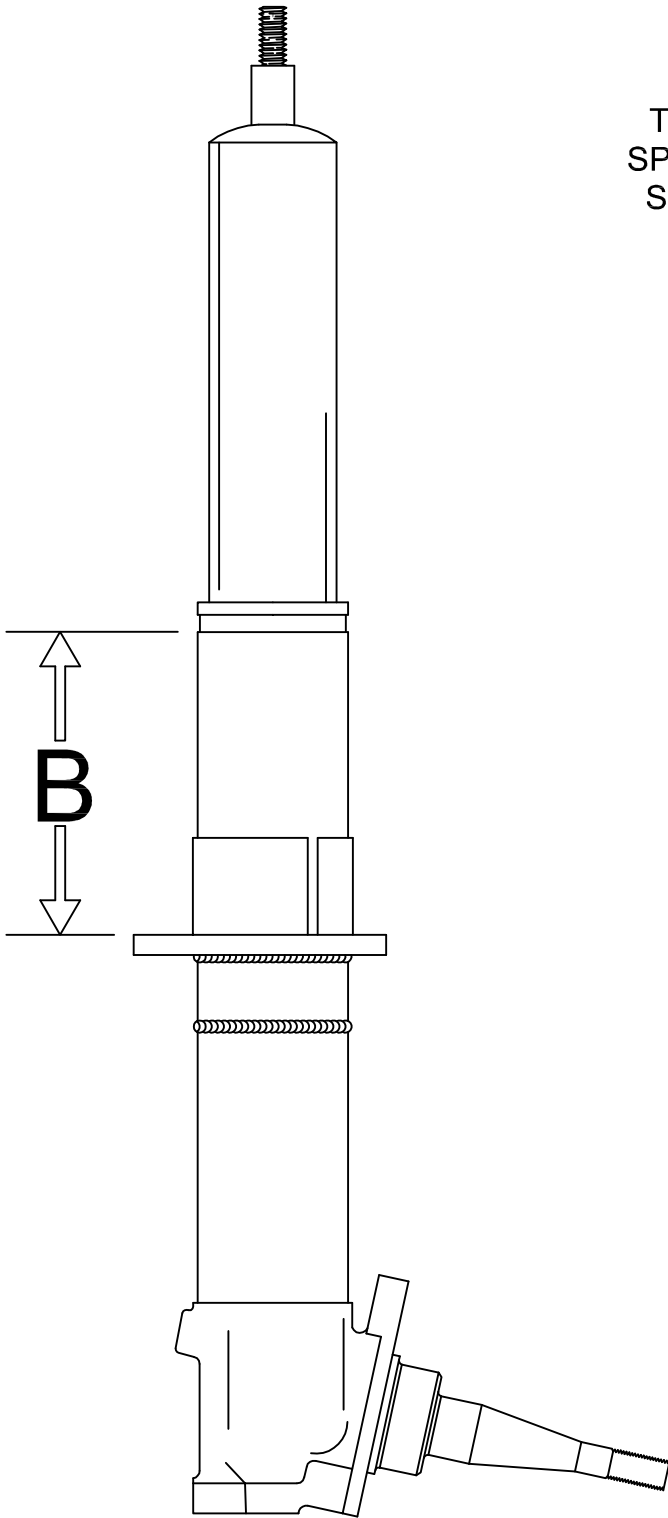

BMW 2002 BILSTEIN

MODEL	SPRING FREE LENGTH	DIMENSION "B"
BMW 2002	7"	4 1/4" FROM TOP

GROUND CONTROL

www.ground-control.com
 3885 Dividend Drive
 Shingle Springs, CA 95682
 (530)677-8600 fax (530)677-9090