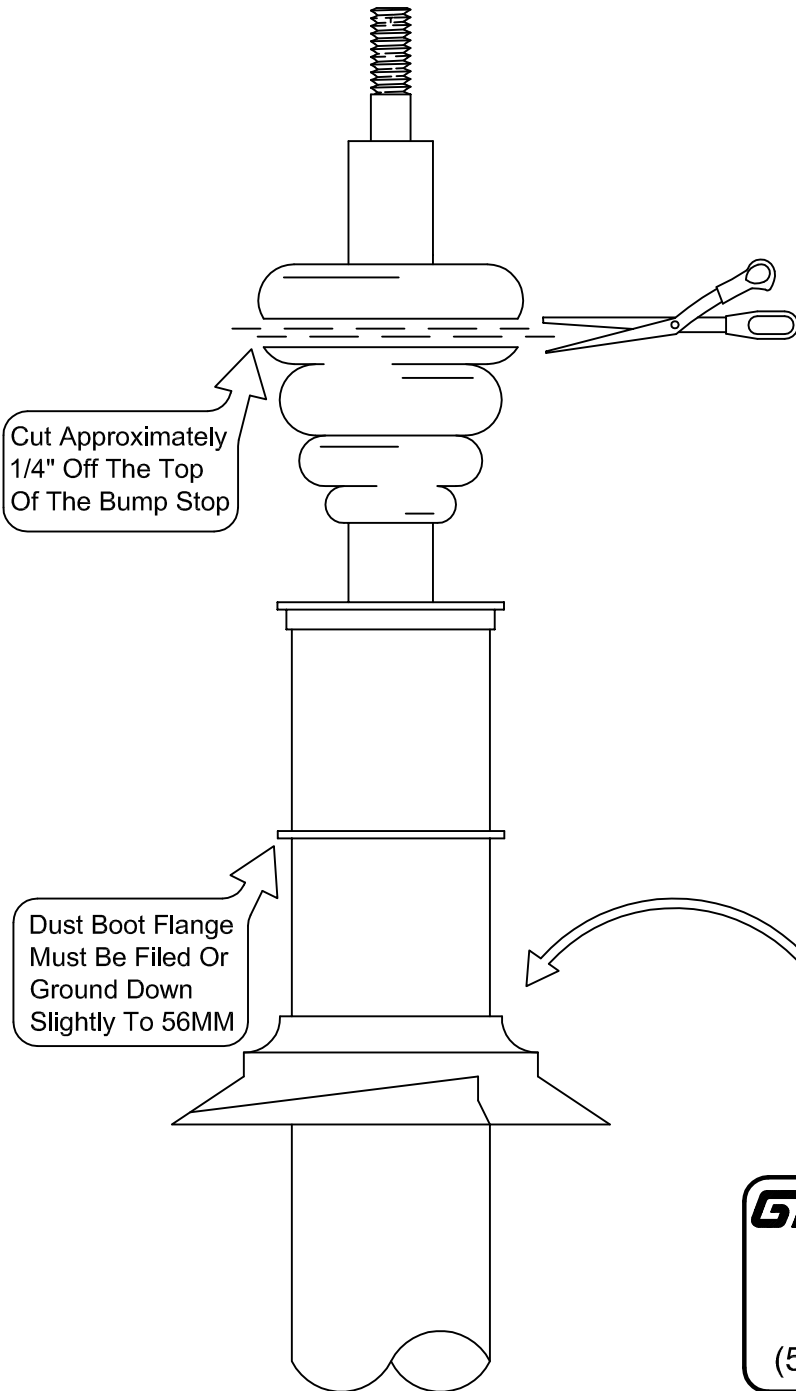

1999 Miata With Tokico

GROUND CONTROL
www.groundcontrolstore.com
3885 Dividend Drive
Shingle Springs, CA 95682
(530)677-8600 fax (530)677-9090