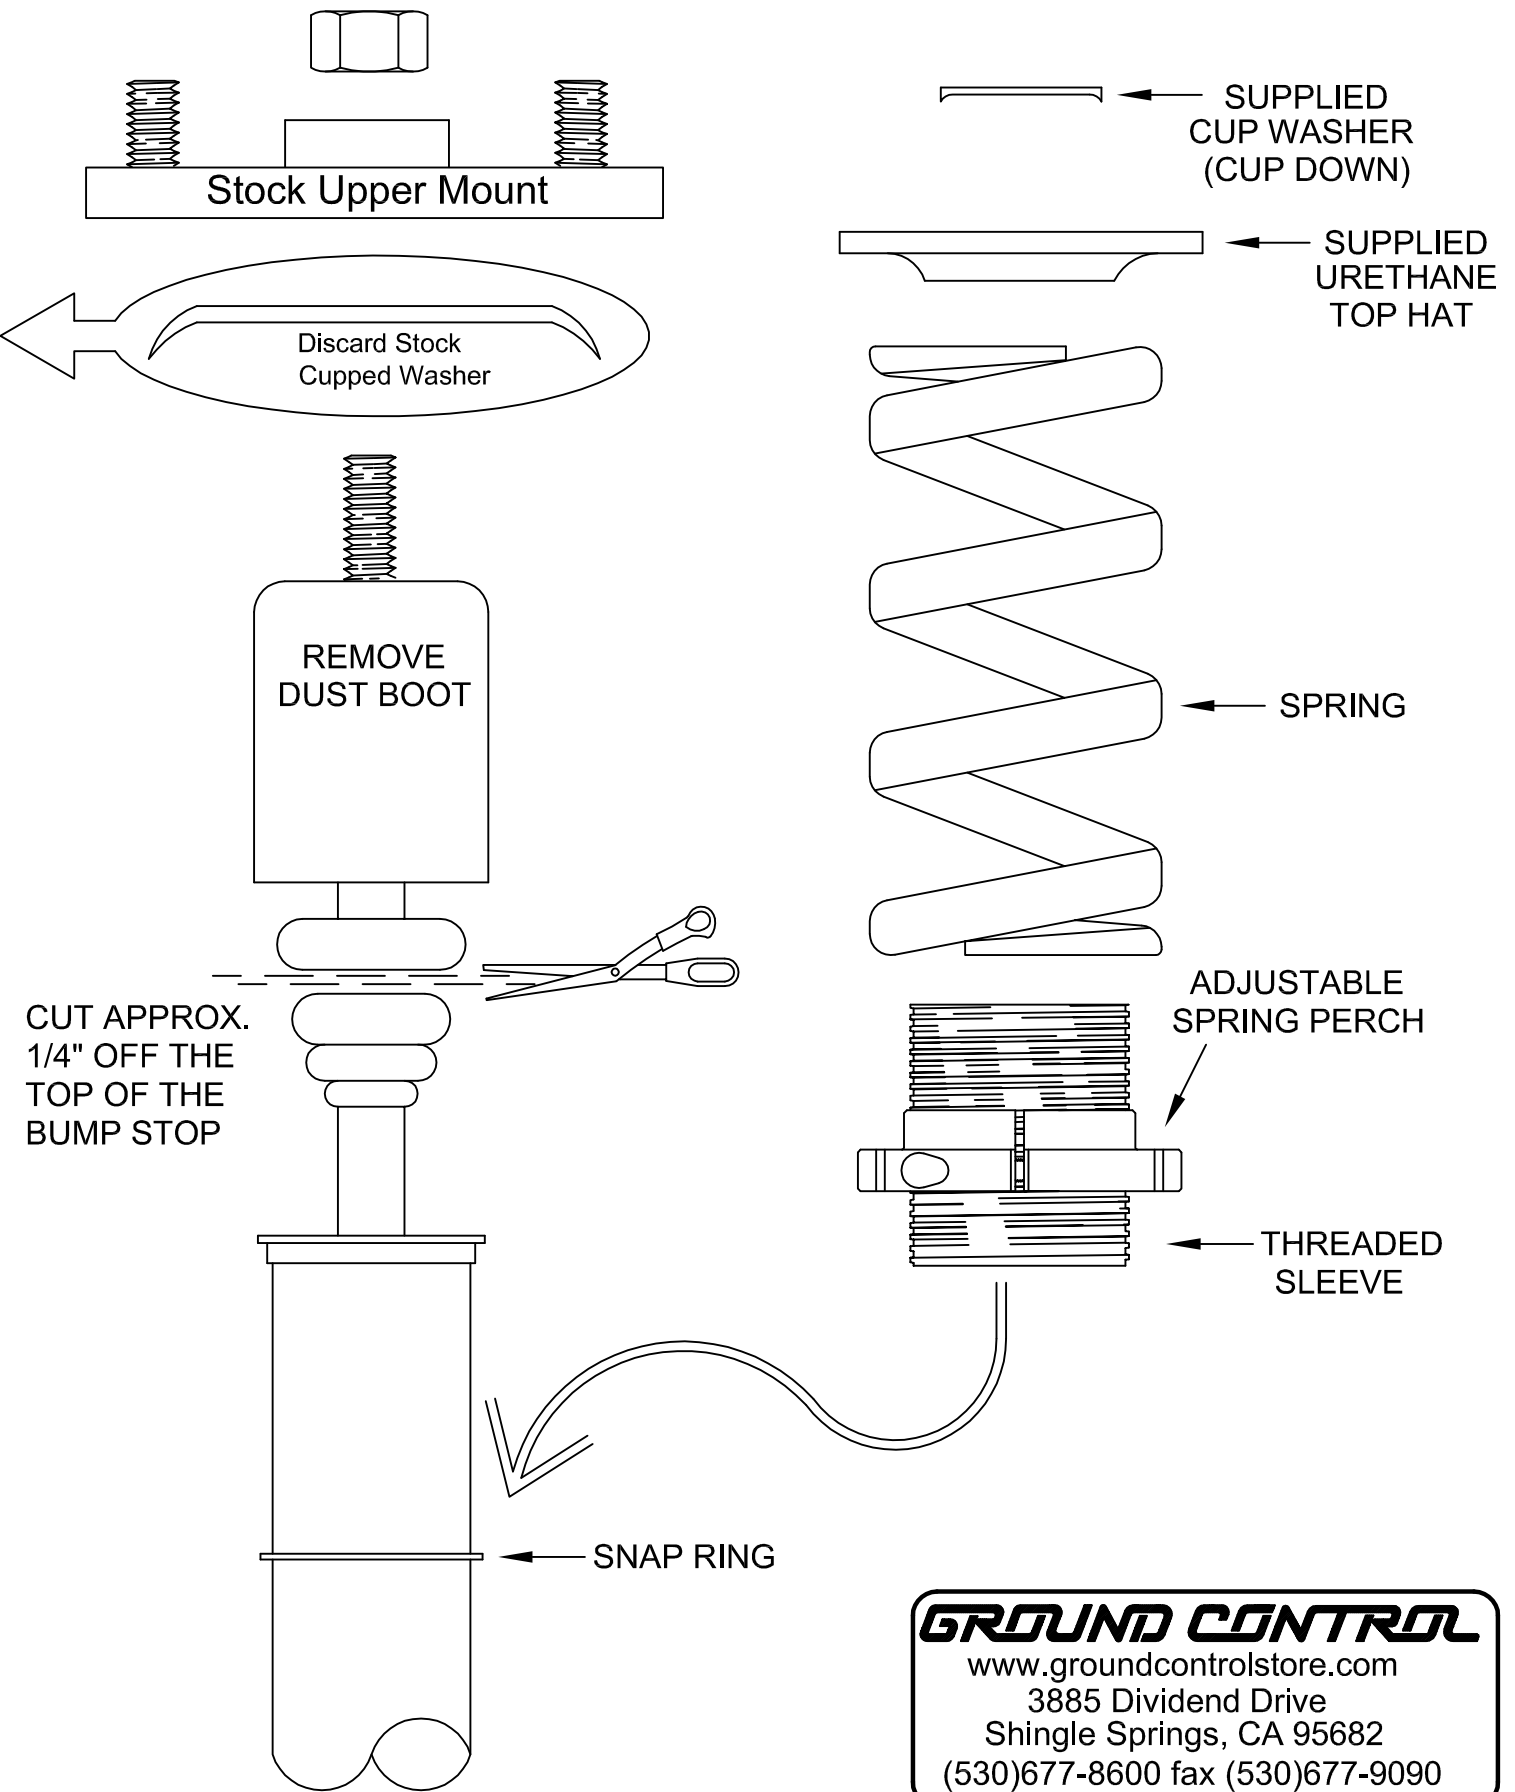

# 1999 Miata With Koni

**GROUND CONTROL**  
www.groundcontrolstore.com  
3885 Dividend Drive  
Shingle Springs, CA 95682  
(530)677-8600 fax (530)677-9090