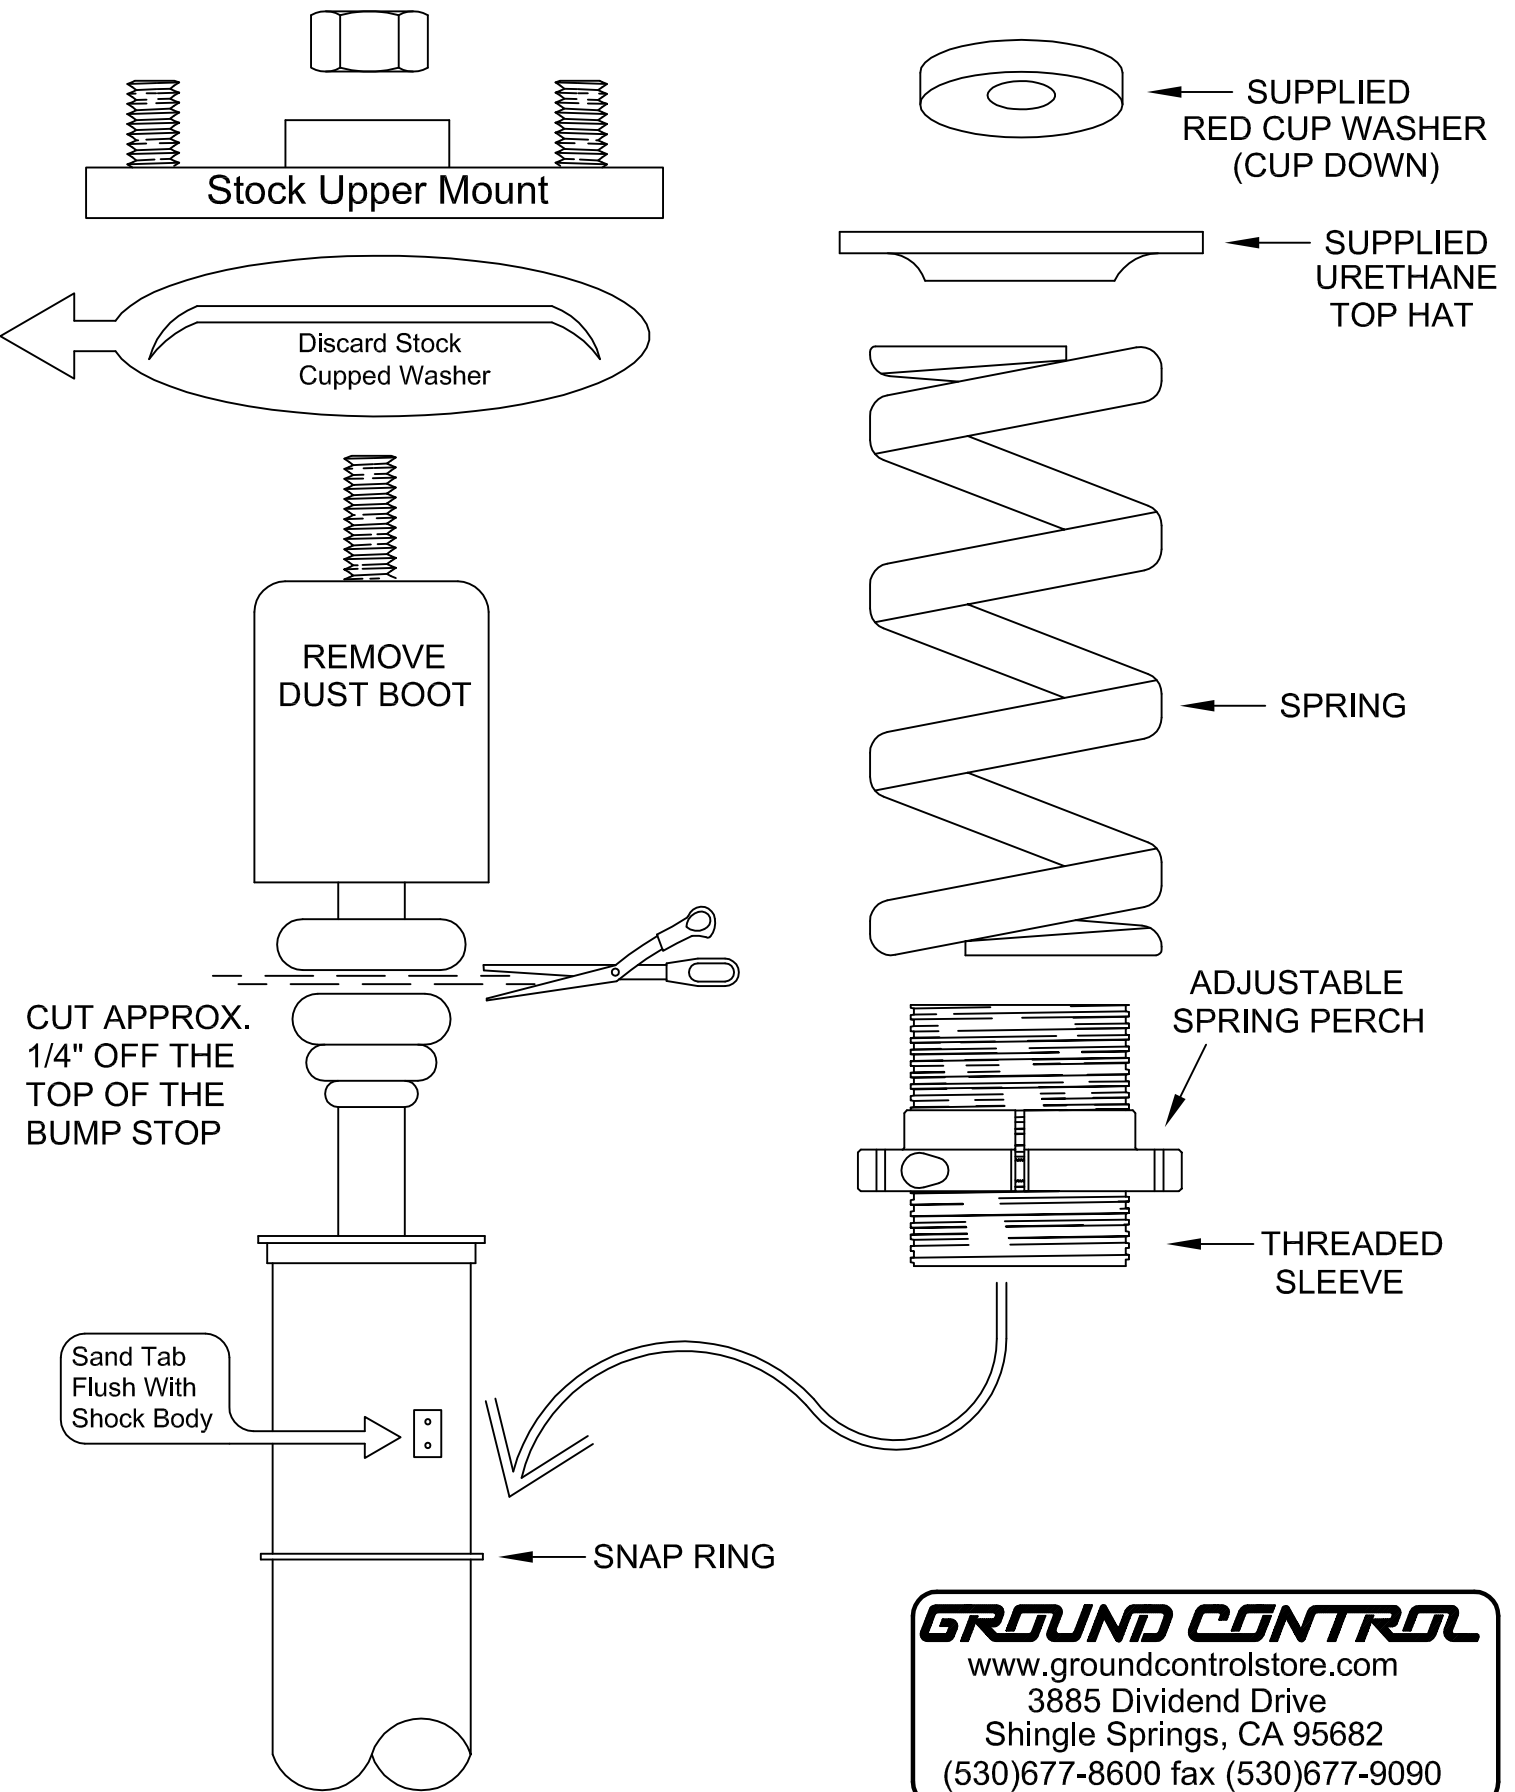

1999 Miata With Bilstein

GROUND CONTROL
www.groundcontrolstore.com
3885 Dividend Drive
Shingle Springs, CA 95682
(530)677-8600 fax (530)677-9090