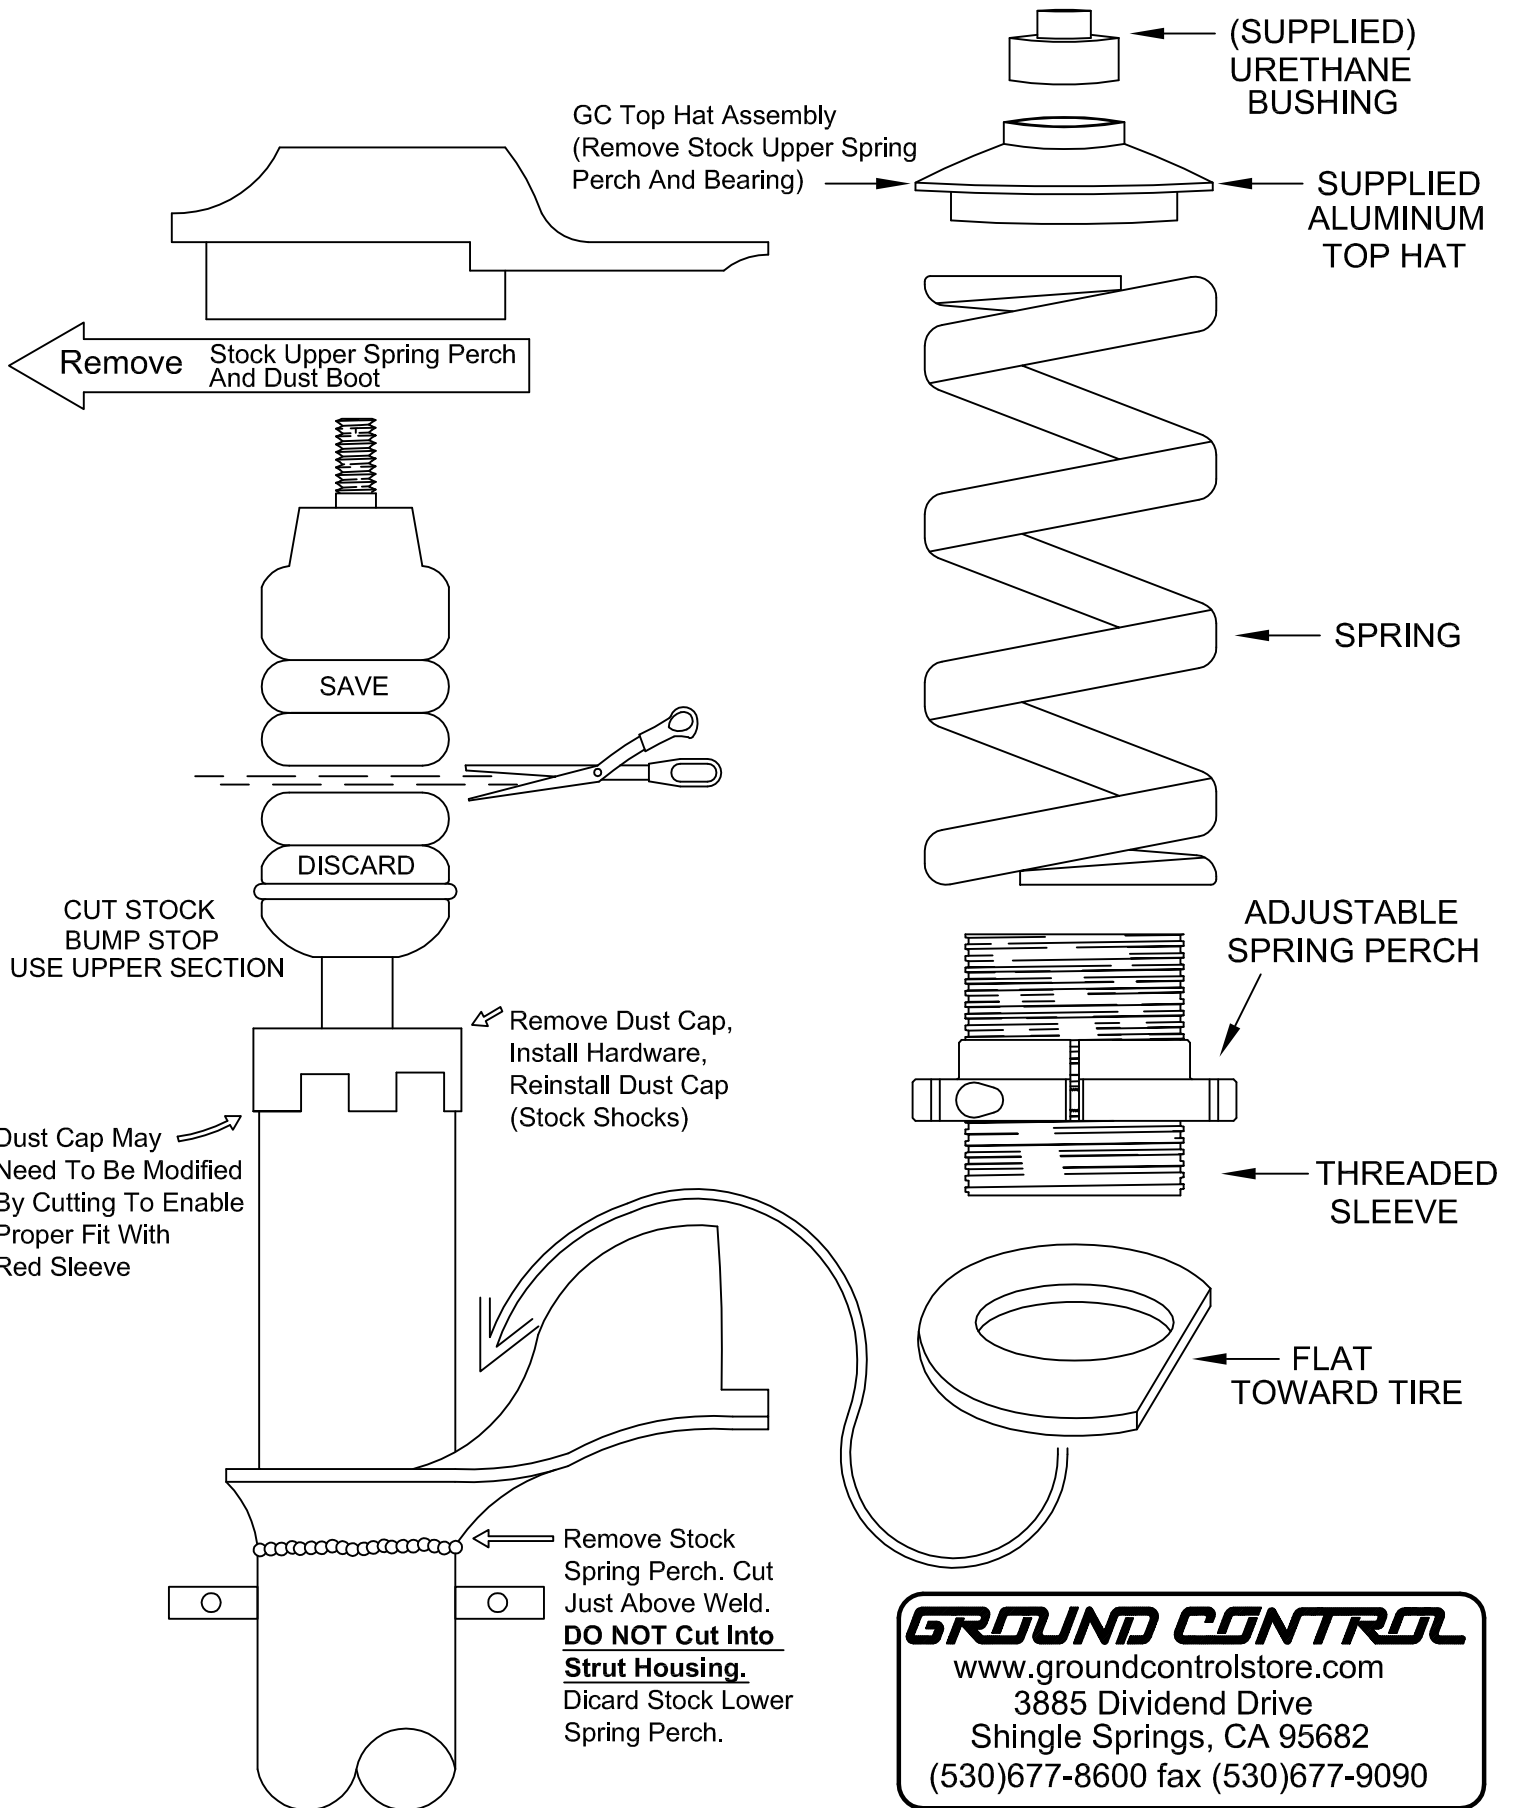

99-00 Cougar 95-01 Contour Rear

GROUND CONTROL
 www.groundcontrolstore.com
 3885 Dividend Drive
 Shingle Springs, CA 95682
 (530)677-8600 fax (530)677-9090