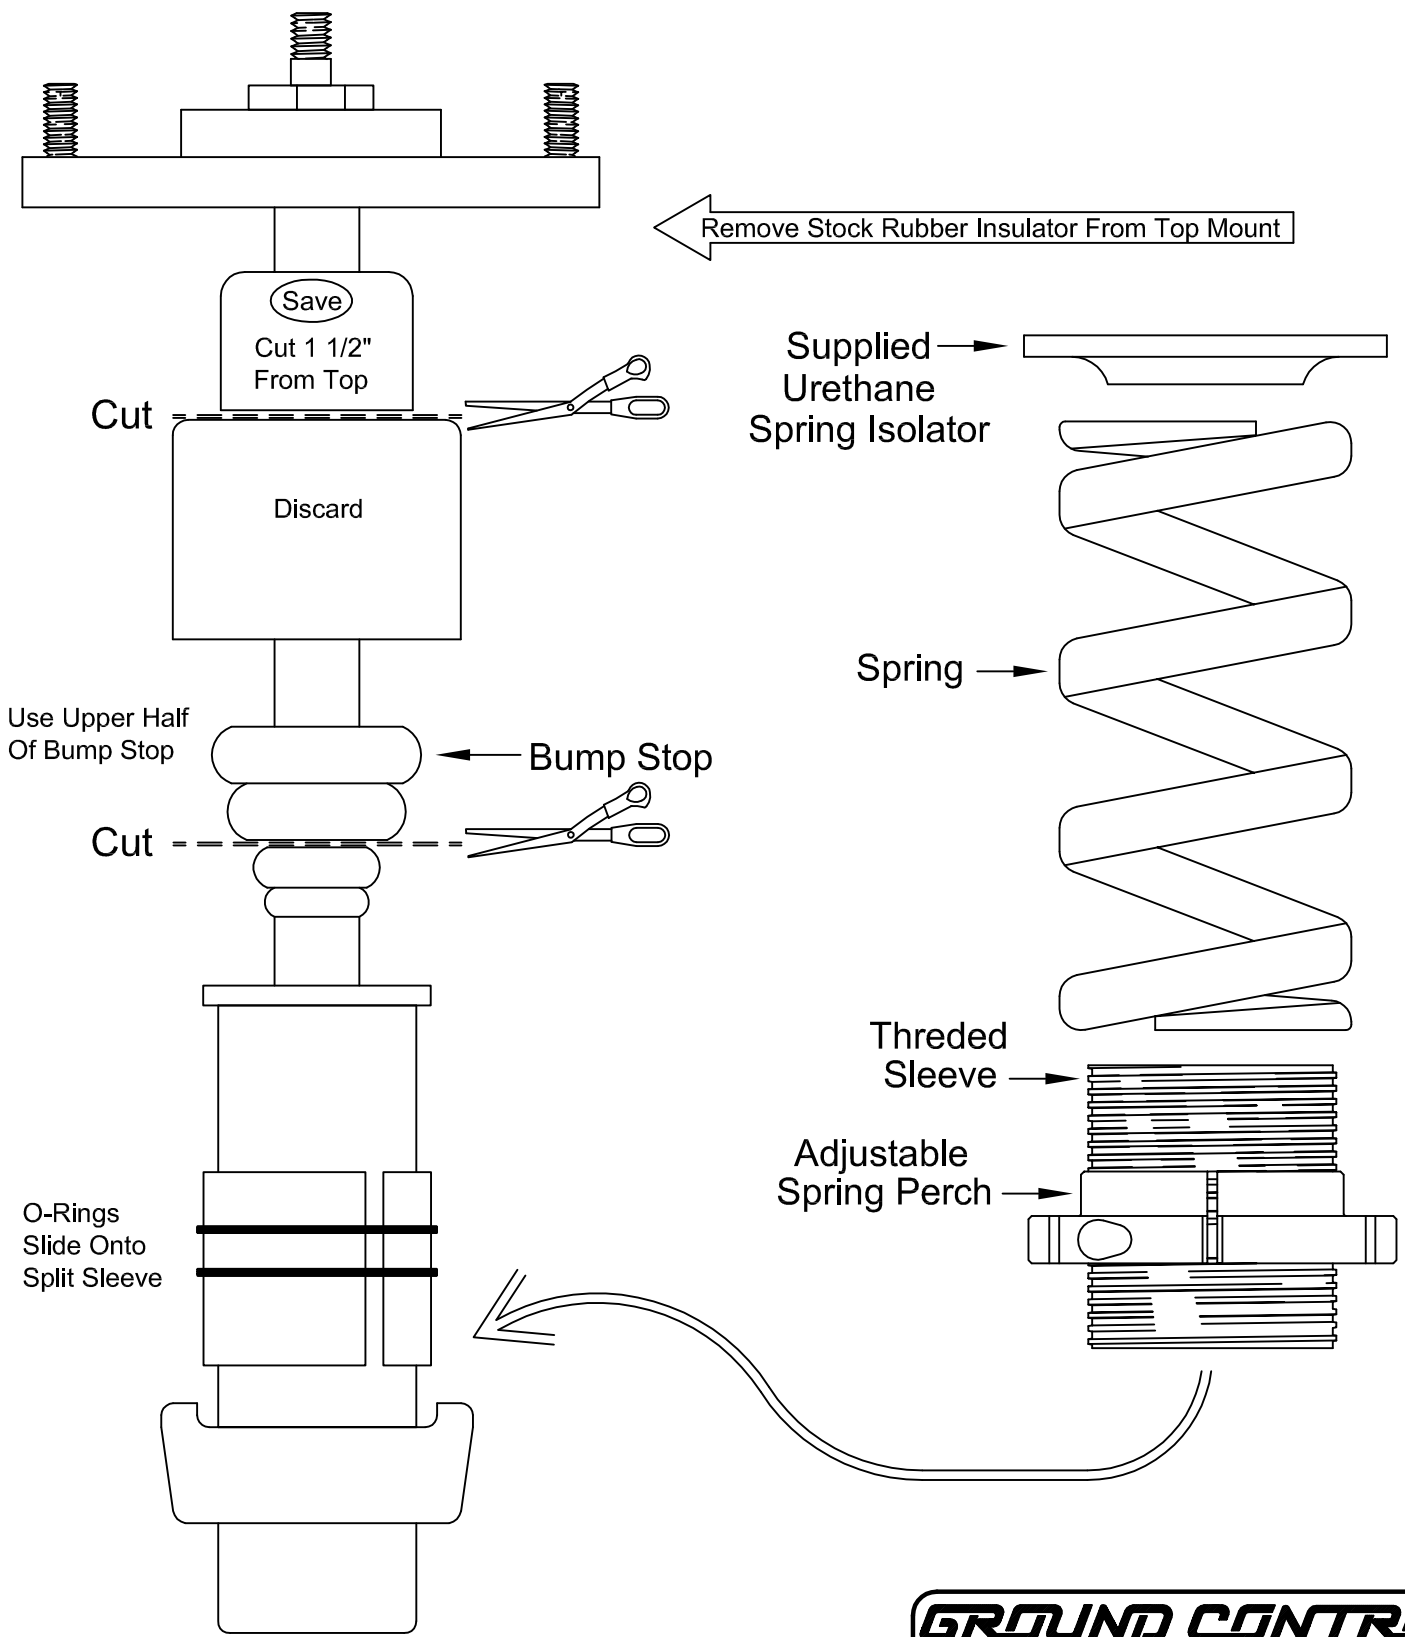

98- Accord Rear

GROUND CONTROL
www.groundcontrolstore.com
3885 Dividend Drive
Shingle Springs, CA 95682
(530)677-8600 fax (530)677-9090