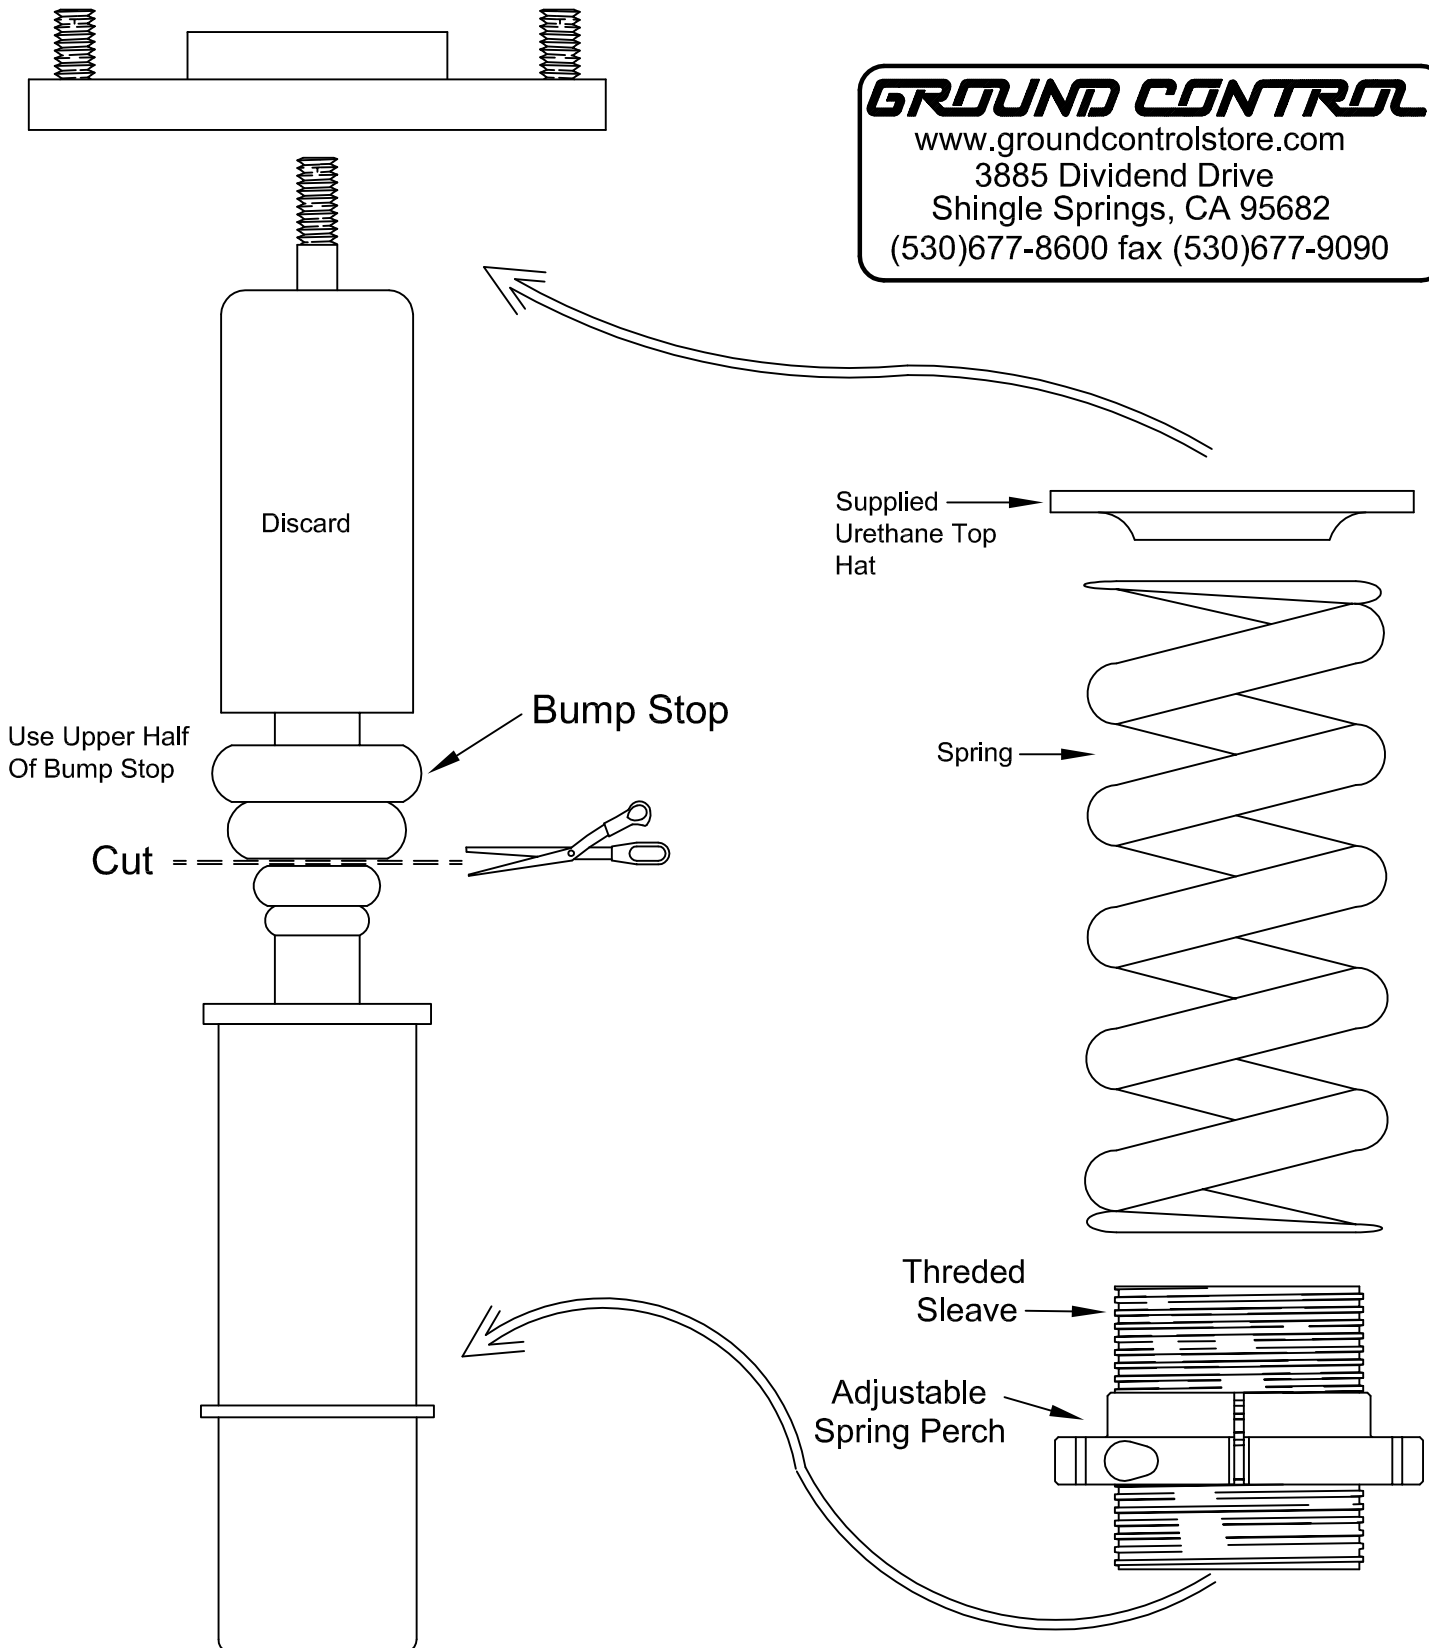

98-Accord, 01- CL, 99- TL
Rear With Koni

GROUND CONTROL

www.groundcontrolstore.com
3885 Dividend Drive
Shingle Springs, CA 95682
(530)677-8600 fax (530)677-9090

Note: Remove Stock Dust Boot