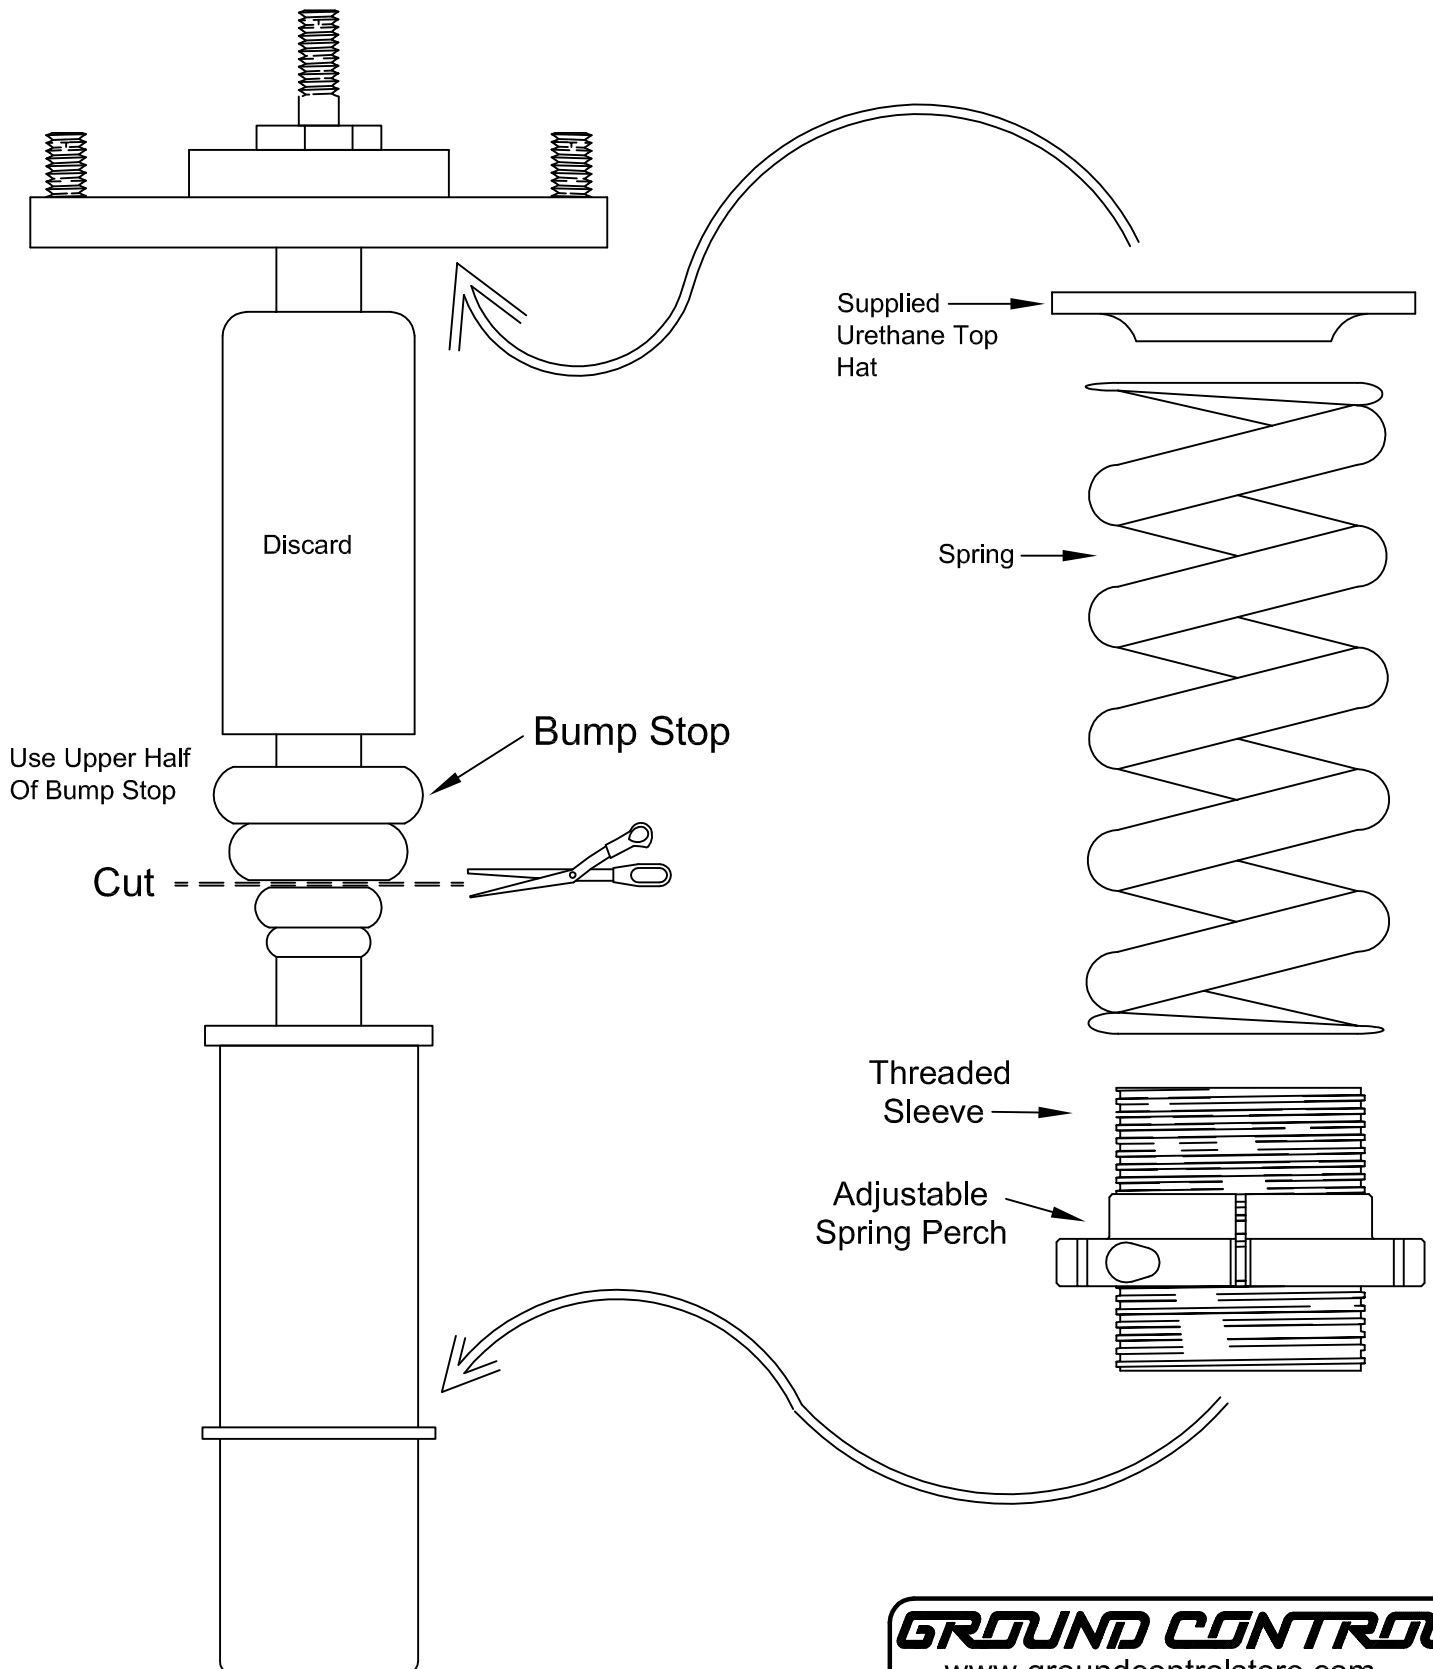

98- Accord, 01- CL, 99- TL Front With Koni

GROUND CONTROL

www.groundcontrolstore.com
3885 Dividend Drive
Shingle Springs, CA 95682
(530)677-8600 fax (530)677-9090