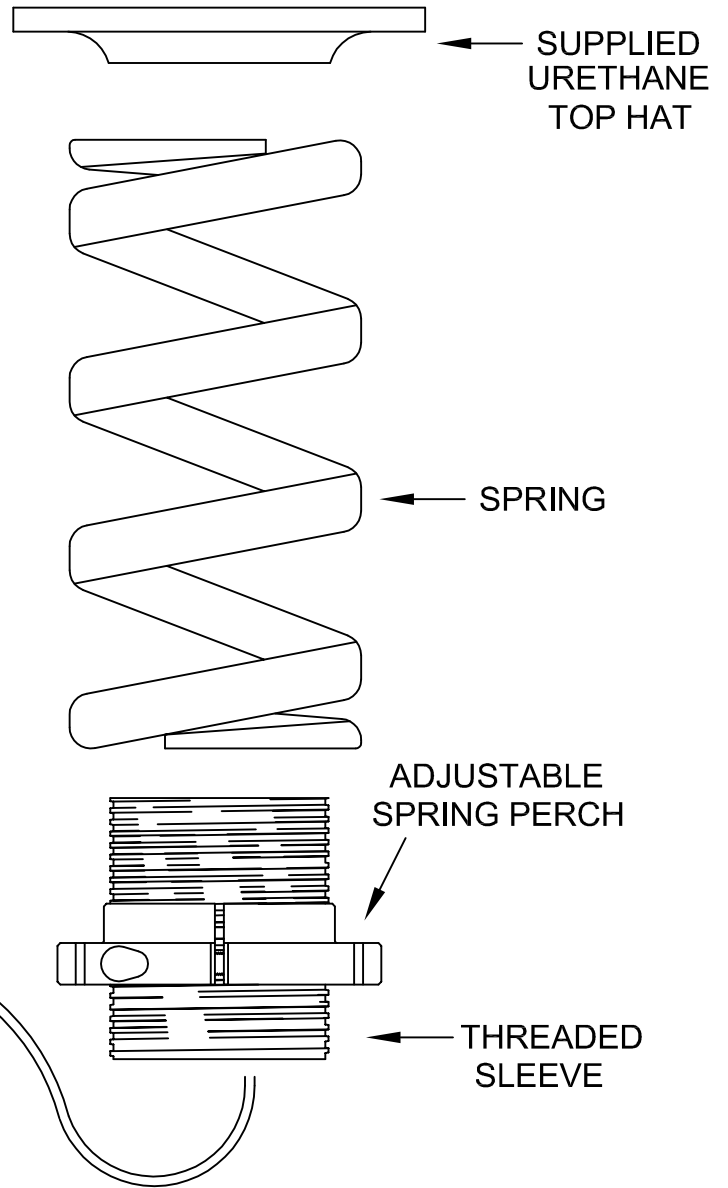

95-99 Neon Rear

If Needed
Grind Lip
Down to
2" Then
Install Red
Sleeve

GROUND CONTROL
www.groundcontrolstore.com
3885 Dividend Drive
Shingle Springs, CA 95682
(530)677-8600 fax (530)677-9090