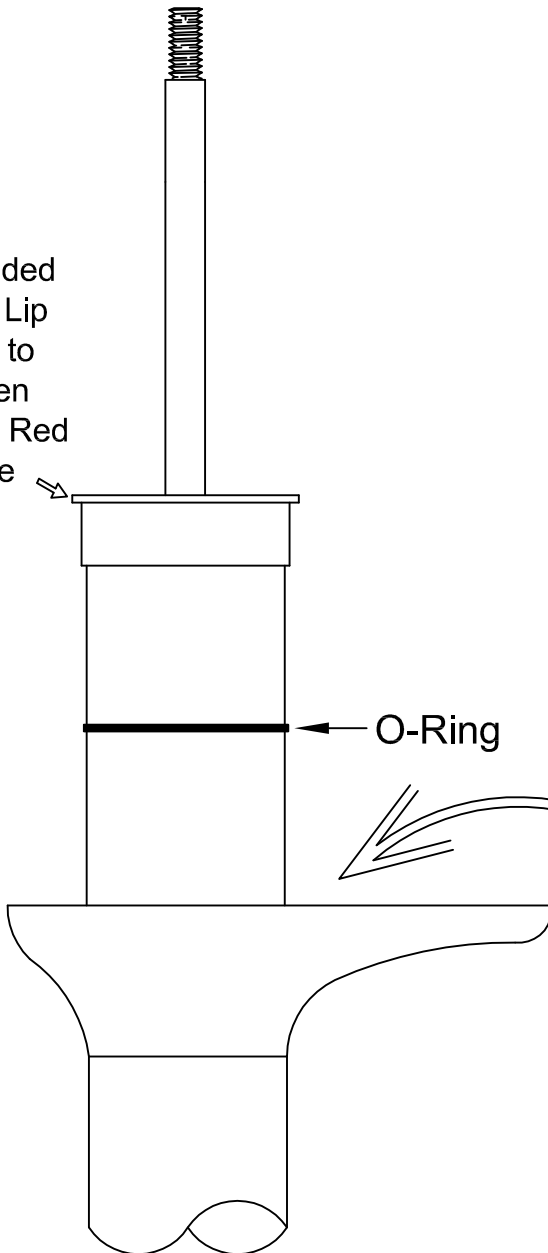

95-99 Neon Rear

If Needed
Grind Lip
Down to
2" Then
Install Red
Sleeve

GROUND CONTROL
www.groundcontrolstore.com
3885 Dividend Drive
Shingle Springs, CA 95682
(530)677-8600 fax (530)677-9090