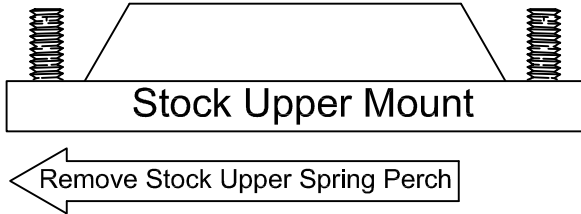

95-99 Neon Rear

If Needed
Grind Lip
Down to
2" Then
Install Red
Sleeve

GROUND CONTROL
www.groundcontrolstore.com
3885 Dividend Drive
Shingle Springs, CA 95682
(530)677-8600 fax (530)677-9090