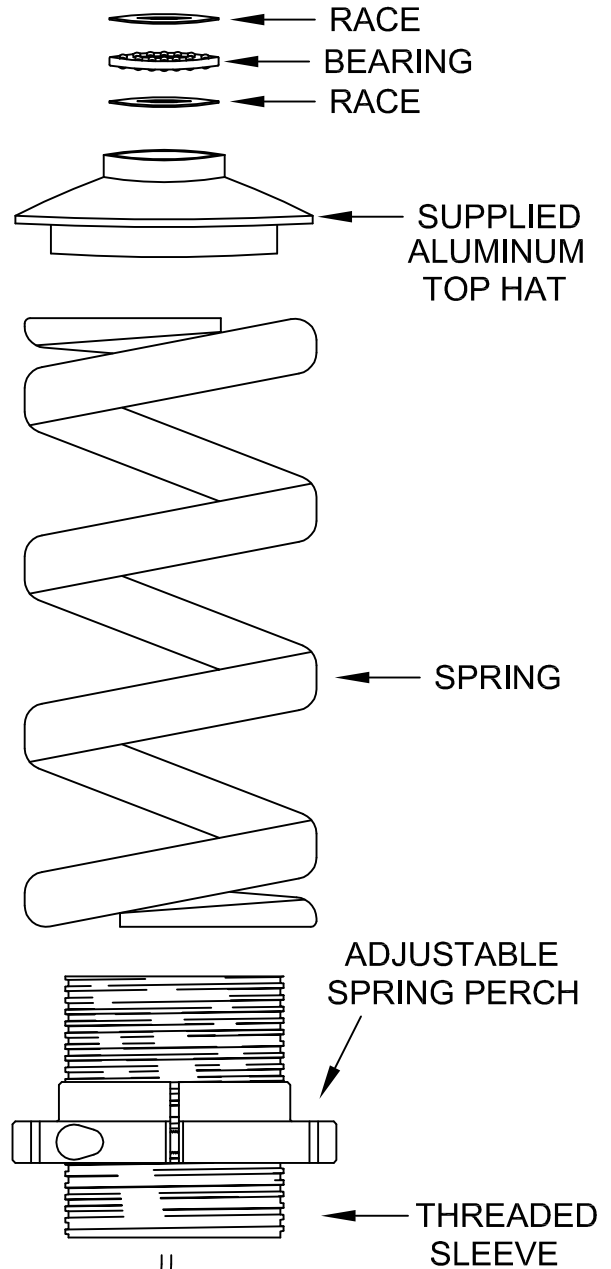

95-99 Neon Front

If Needed
Grind Lip
Down to
2" Then
Install Red
Sleeve

GROUND CONTROL

www.groundcontrolstore.com
3885 Dividend Drive
Shingle Springs, CA 95682
(530)677-8600 fax (530)677-9090