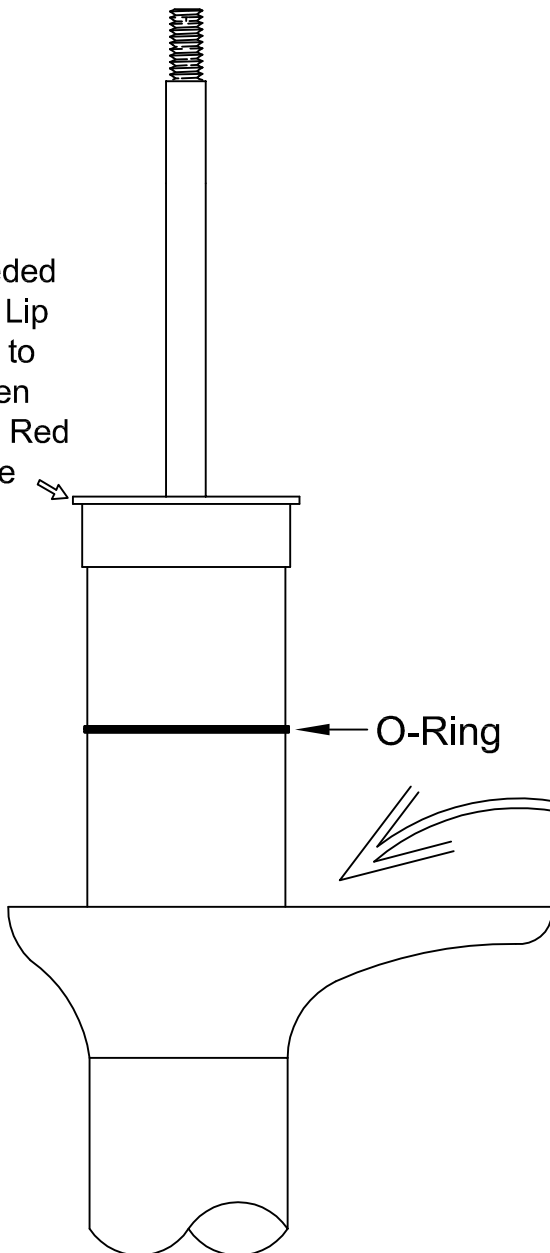

95-99 Neon Front

If Needed
Grind Lip
Down to
2" Then
Install Red
Sleeve

GROUND CONTROL

www.groundcontrolstore.com
3885 Dividend Drive
Shingle Springs, CA 95682
(530)677-8600 fax (530)677-9090