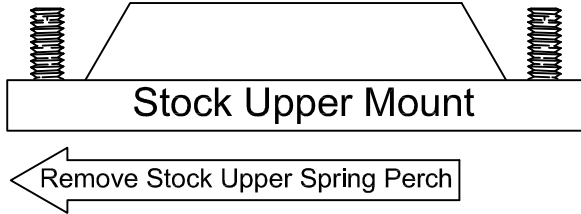

95-99 Neon Front

If Needed
Grind Lip
Down to
2" Then
Install Red
Sleeve

GROUND CONTROL

www.groundcontrolstore.com
3885 Dividend Drive
Shingle Springs, CA 95682
(530)677-8600 fax (530)677-9090