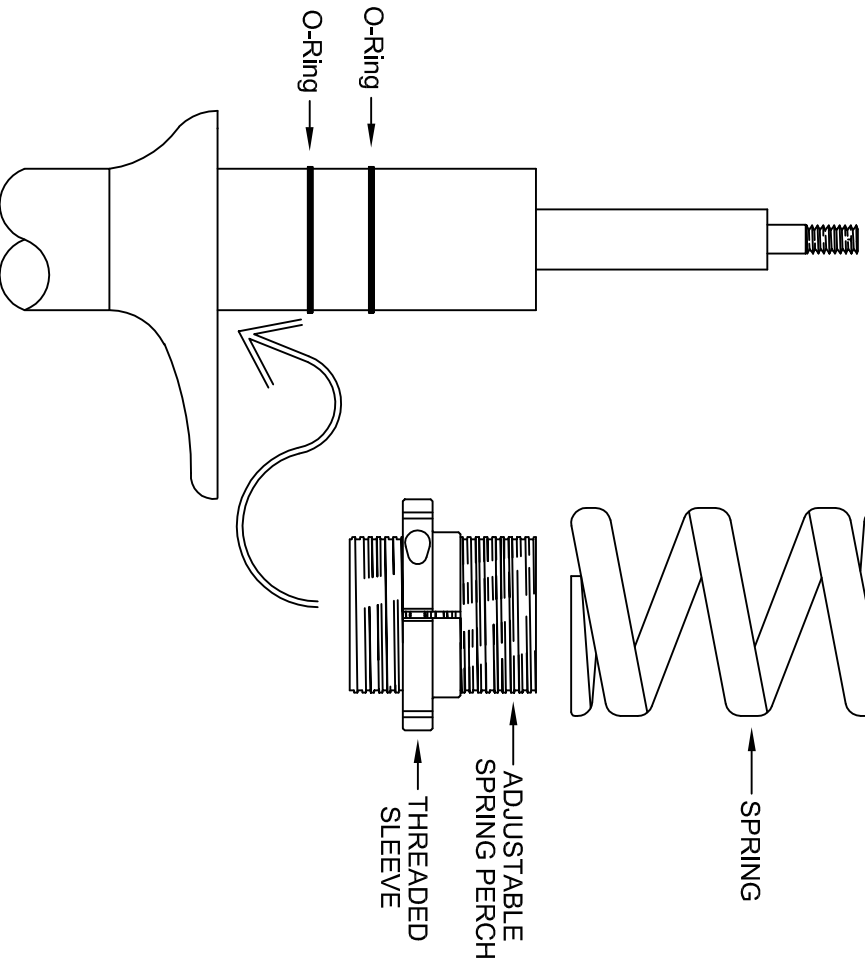

95-99 KIA SEPHHIA

FRONT

REAR

GROUND CONTROL

www.groundcontrolstore.com

3885 Dividend Drive

Shingle Springs, CA 95682

(530)677-8600 fax (530)677-9090