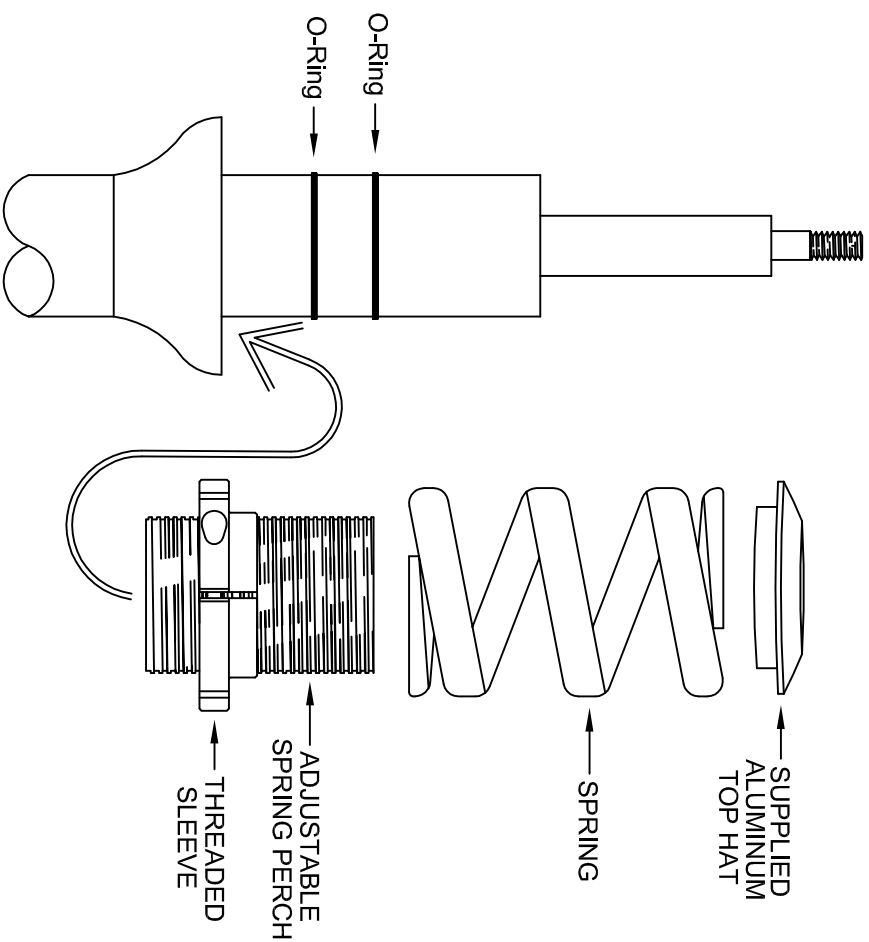

95-99 KIA SEPHHIA

FRONT

REAR

GROUND CONTROL

www.groundcontrolstore.com

3885 Dividend Drive

Shingle Springs, CA 95682

(530)677-8600 fax (530)677-9090