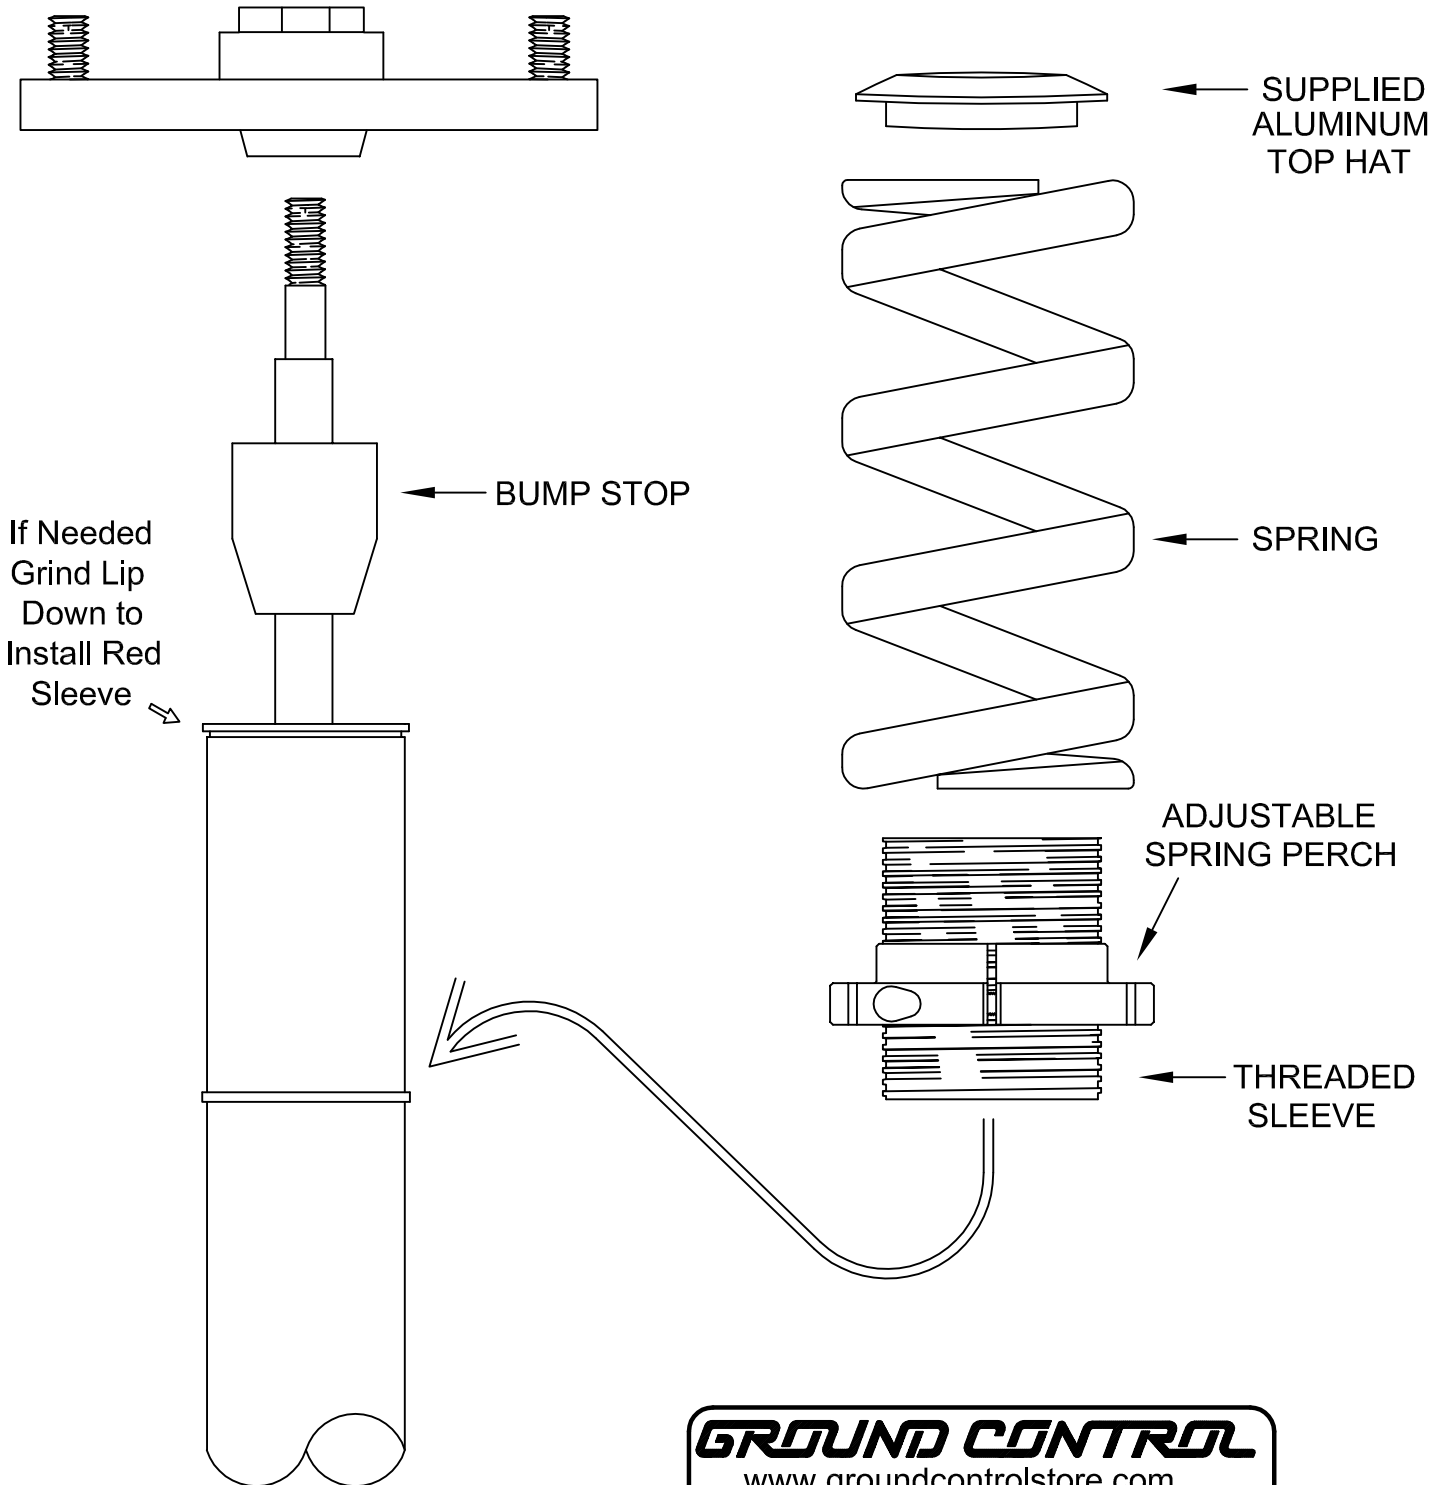

93 & UP CAMARO / FIREBIRD FRONT KONI

GROUND CONTROL

www.groundcontrolstore.com
3885 Dividend Drive
Shingle Springs, CA 95682
(530)677-8600 fax (530)677-9090