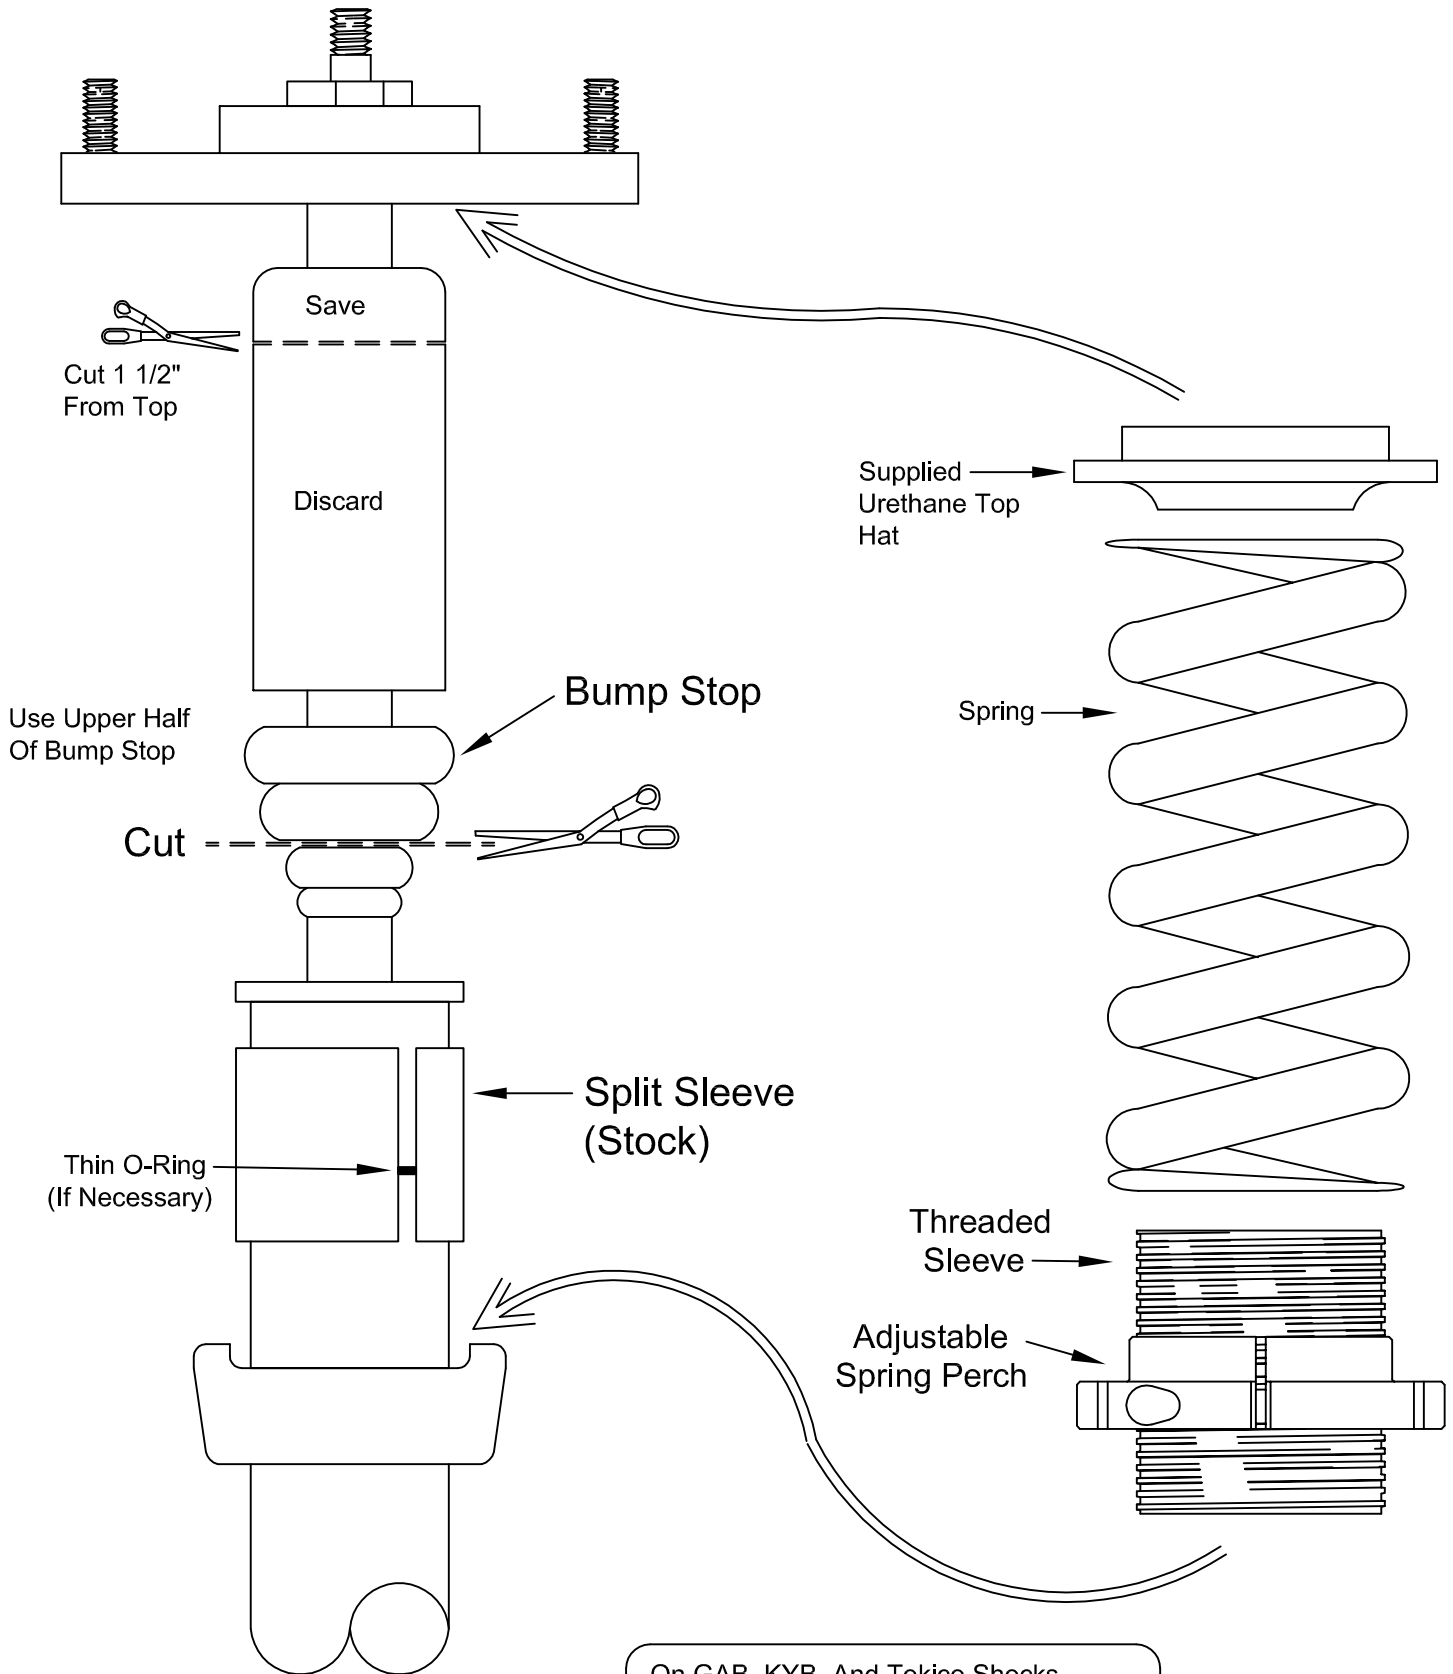

# 92-2000 Civic / Del Sol 94-2001 Integra Rear

**GROUND CONTROL**

www.groundcontrolstore.com  
3885 Dividend Drive  
Shingle Springs, CA 95682  
(530)677-8600 fax (530)677-9090

On GAB, KYB, And Tokico Shocks,  
Supplied O-Rings May Need To Be Used  
In Place Of Split Sleeve For Best Fitment.