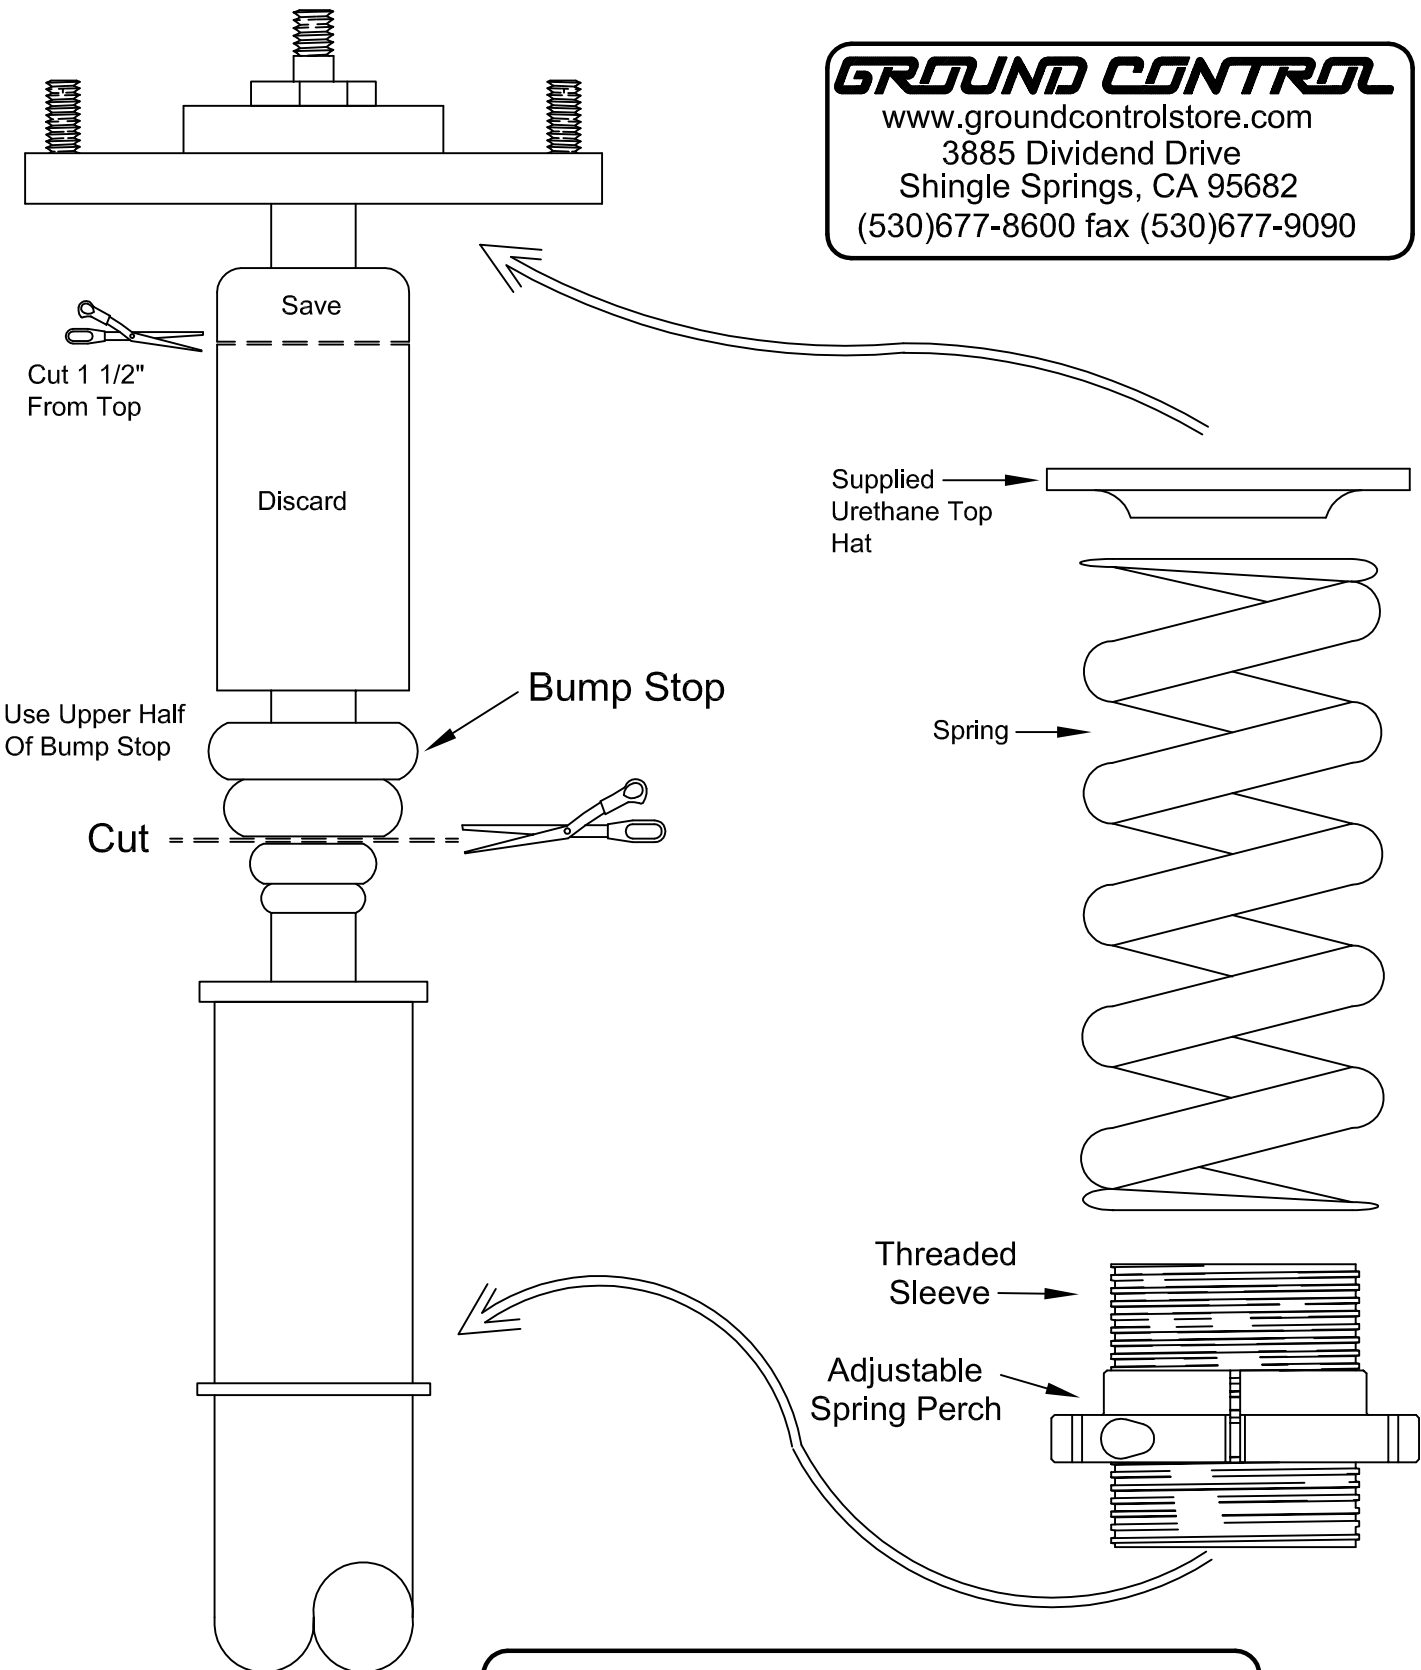

92-2000 Civic / Del Sol  
 94-2001 Integra Front With Koni

**GROUND CONTROL**  
 www.groundcontrolstore.com  
 3885 Dividend Drive  
 Shingle Springs, CA 95682  
 (530)677-8600 fax (530)677-9090

Note: Remove Stock Upper Spring Perch