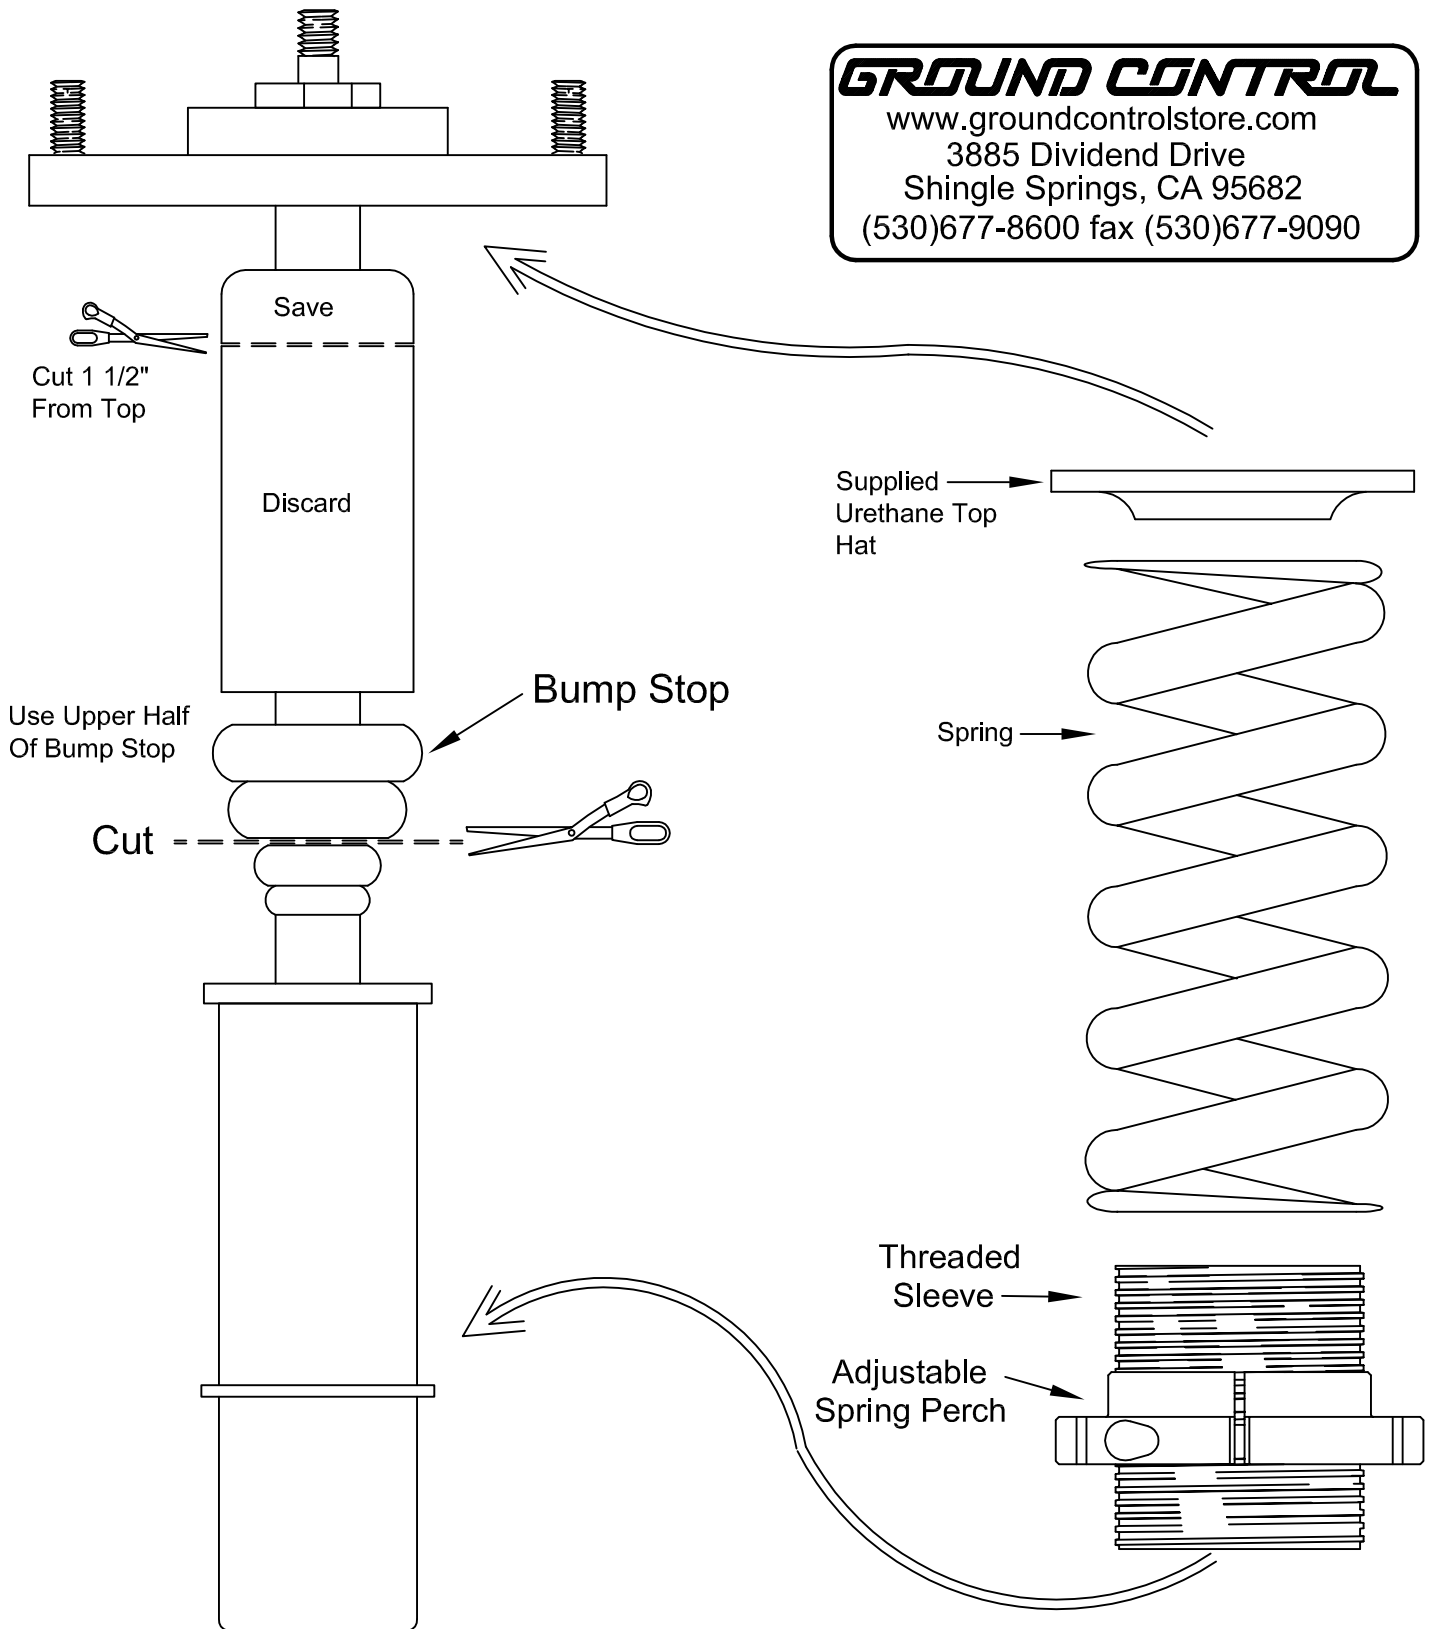

92-2000 Civic / Del Sol
94-2001 Integra Front With Bilstein

GROUND CONTROL

www.groundcontrolstore.com
3885 Dividend Drive
Shingle Springs, CA 95682
(530)677-8600 fax (530)677-9090

Note: Remove Stock Upper Spring Perch