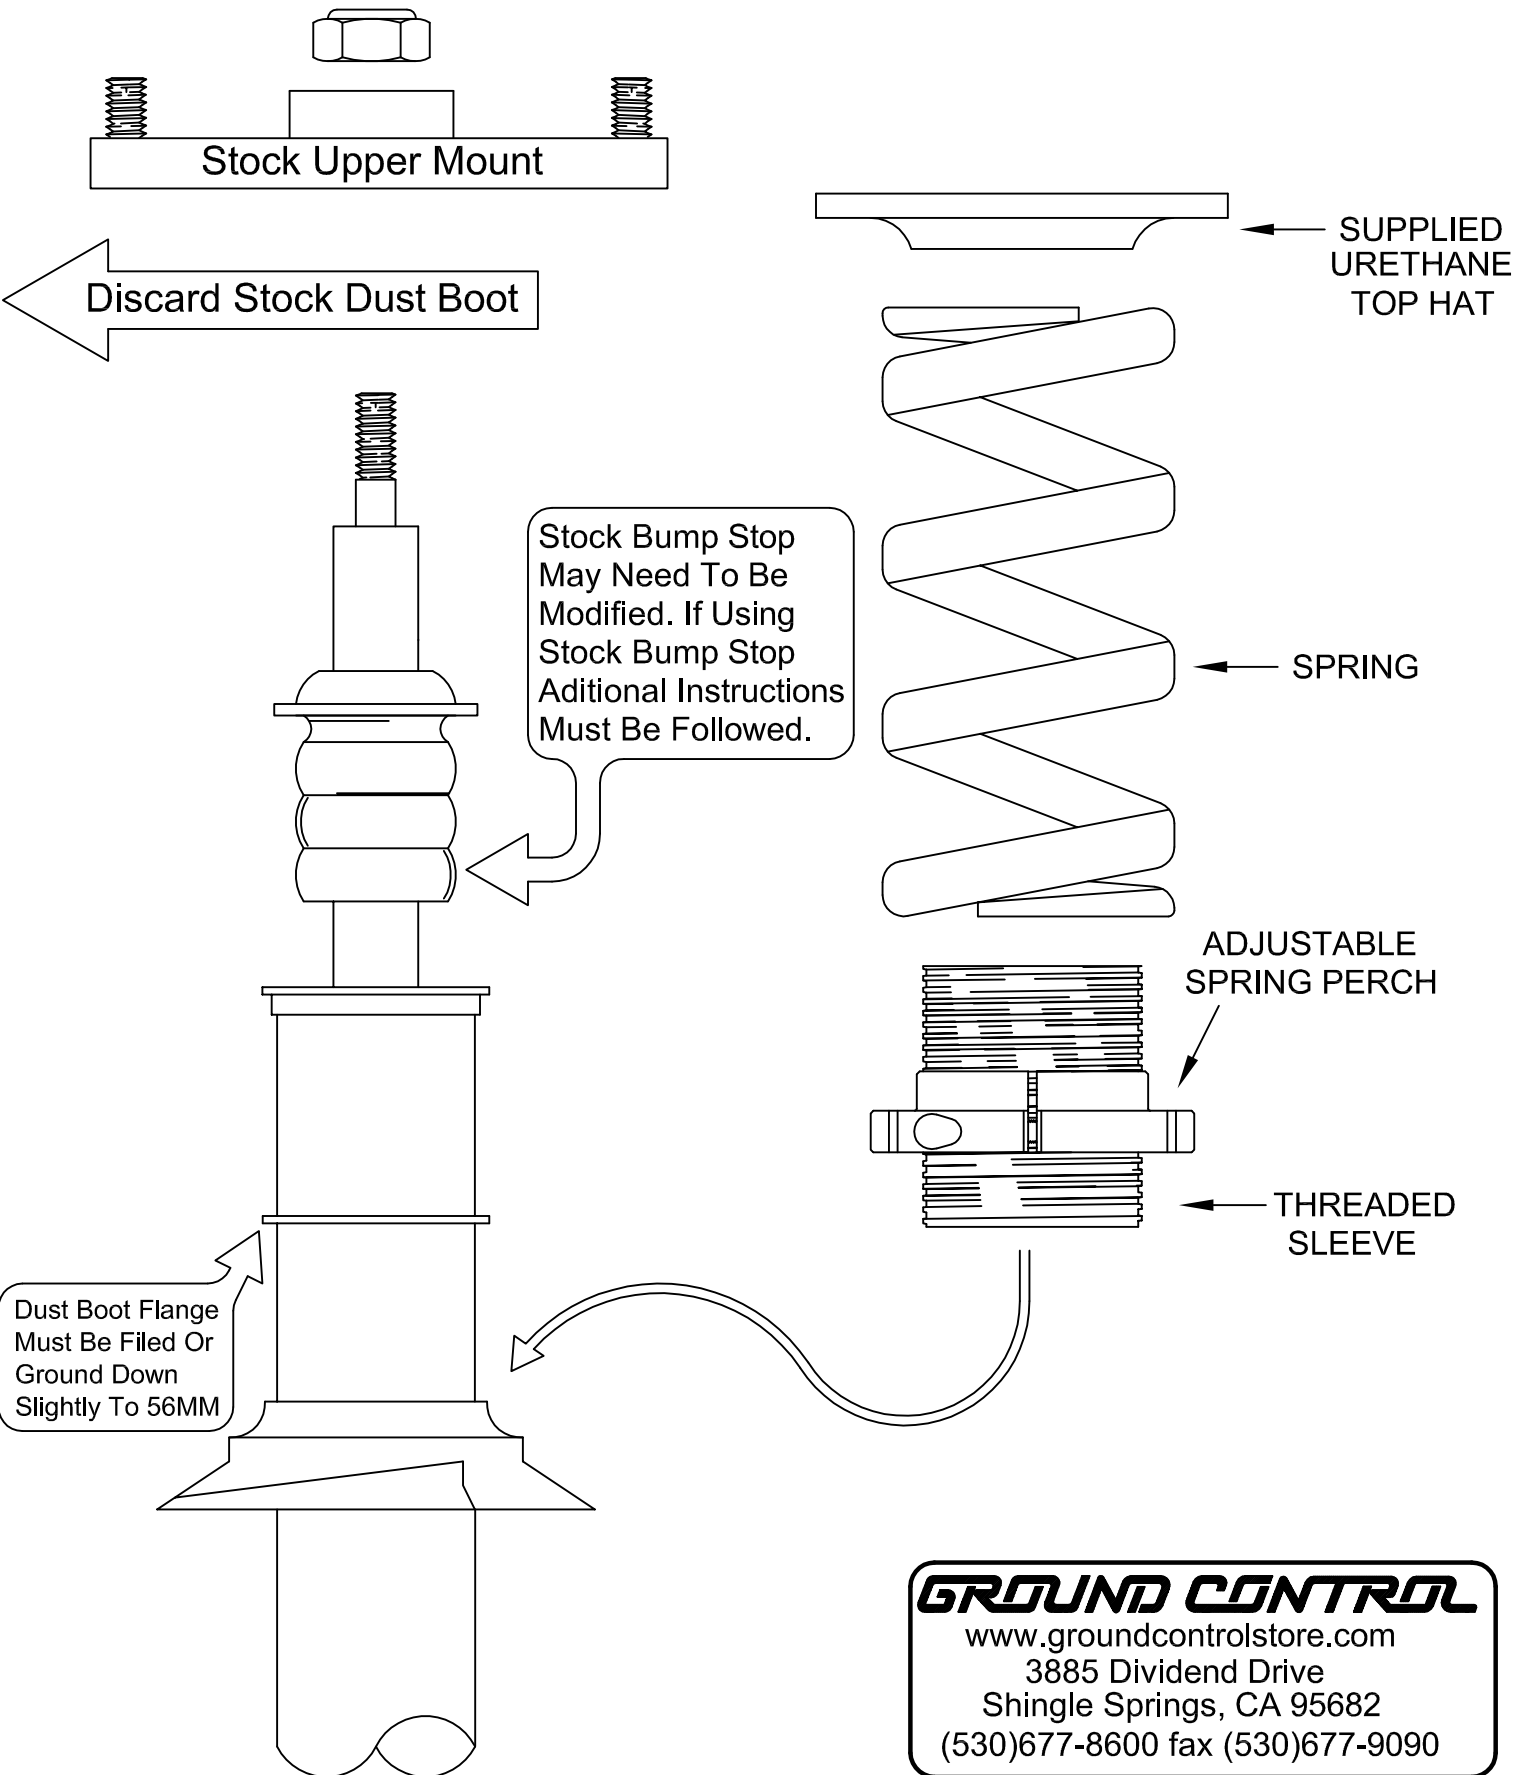

# Miata With Tokico

**GROUND CONTROL**  
www.groundcontrolstore.com  
3885 Dividend Drive  
Shingle Springs, CA 95682  
(530)677-8600 fax (530)677-9090