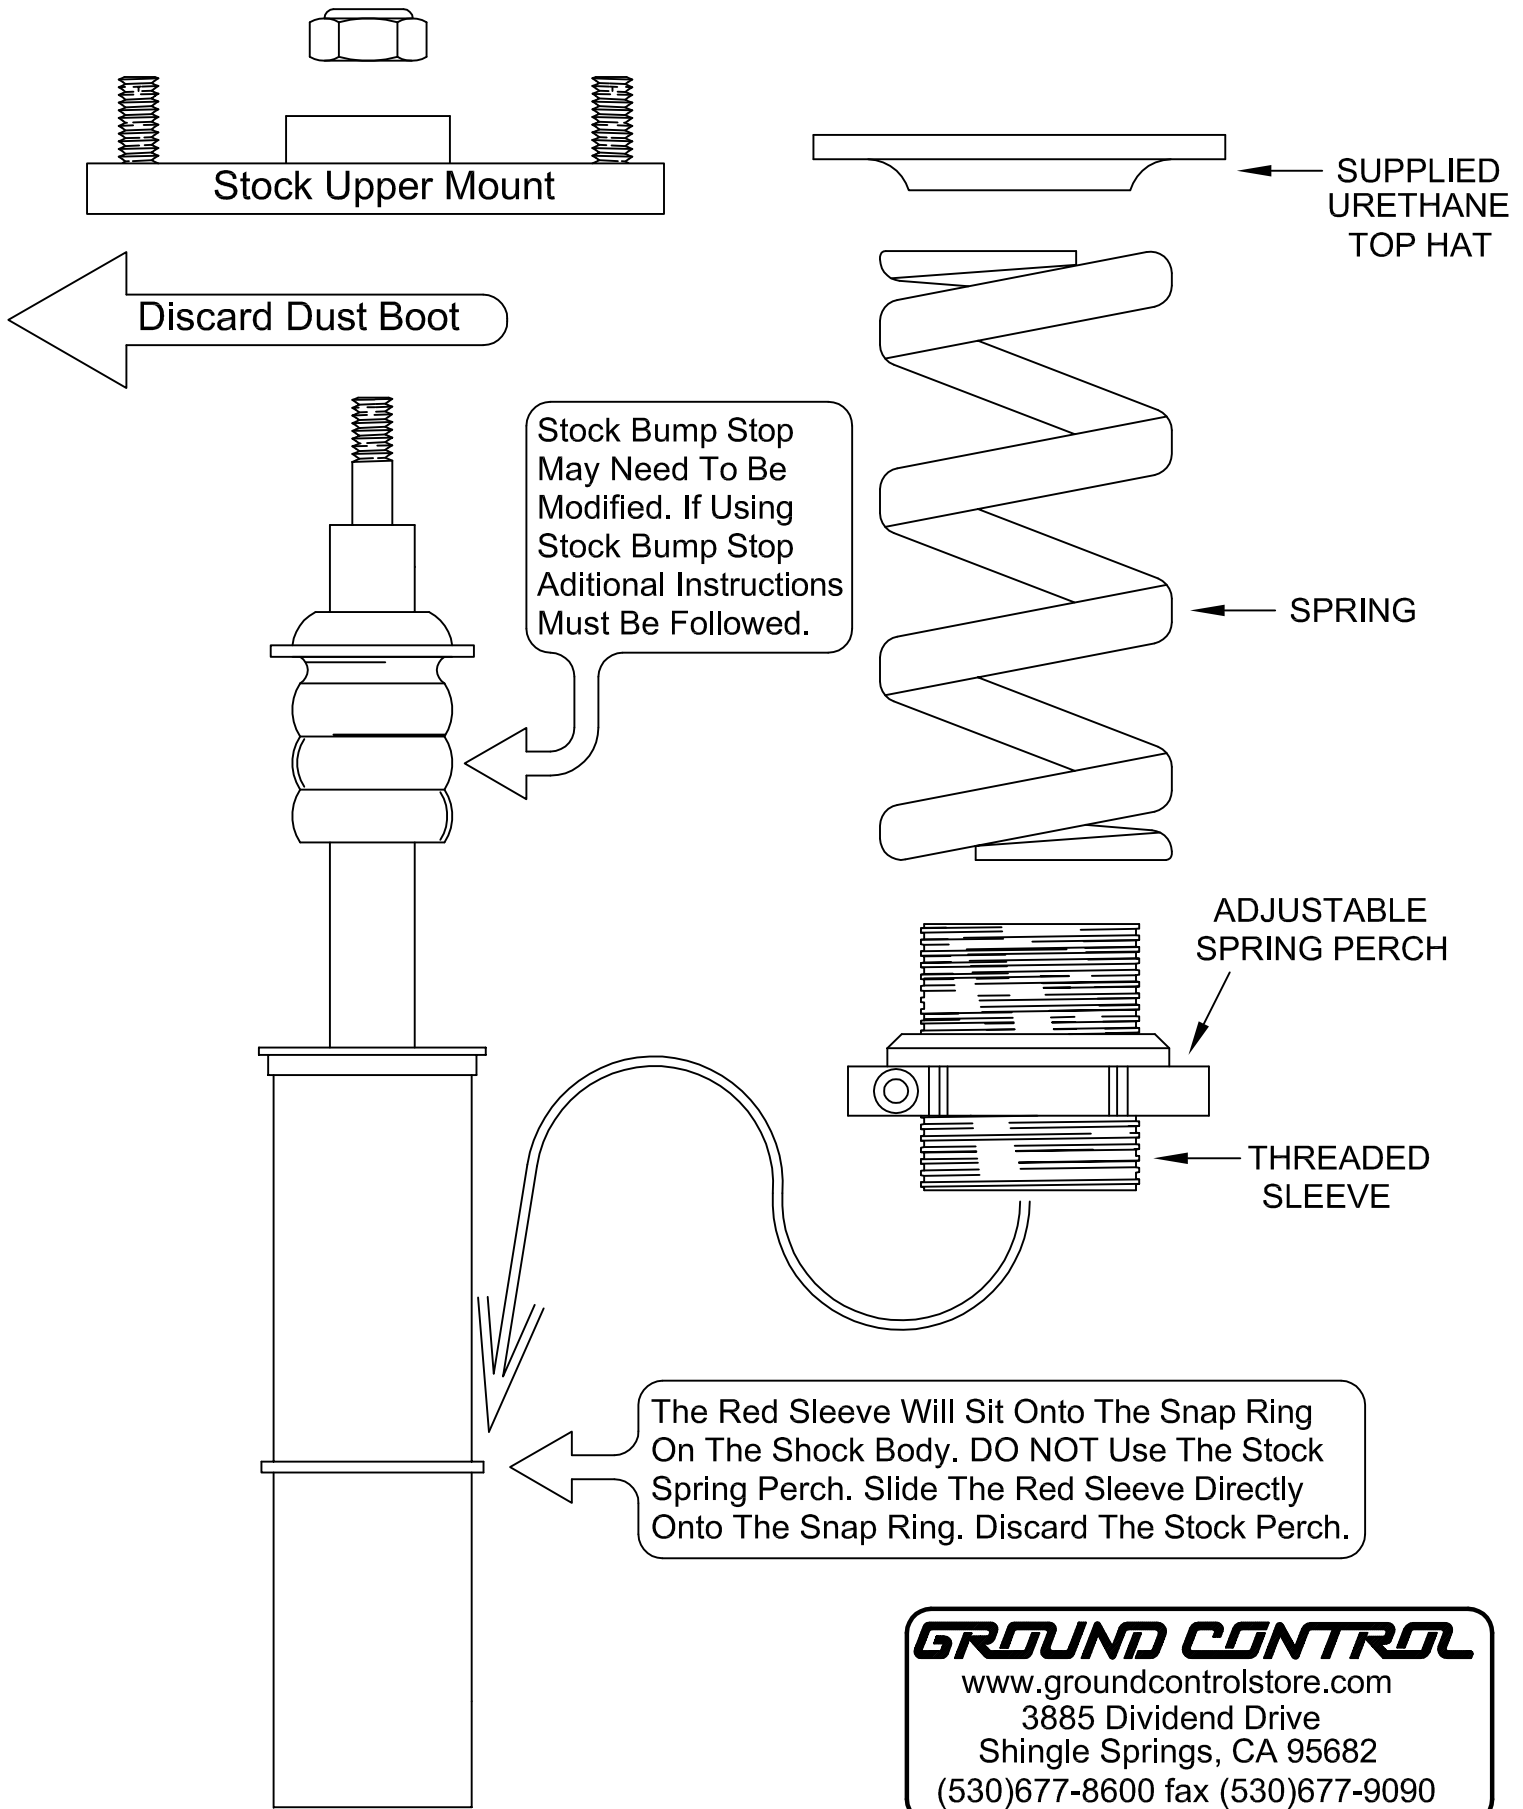

# Mazda Miata With Koni

**GROUND CONTROL**  
www.groundcontrolstore.com  
3885 Dividend Drive  
Shingle Springs, CA 95682  
(530)677-8600 fax (530)677-9090