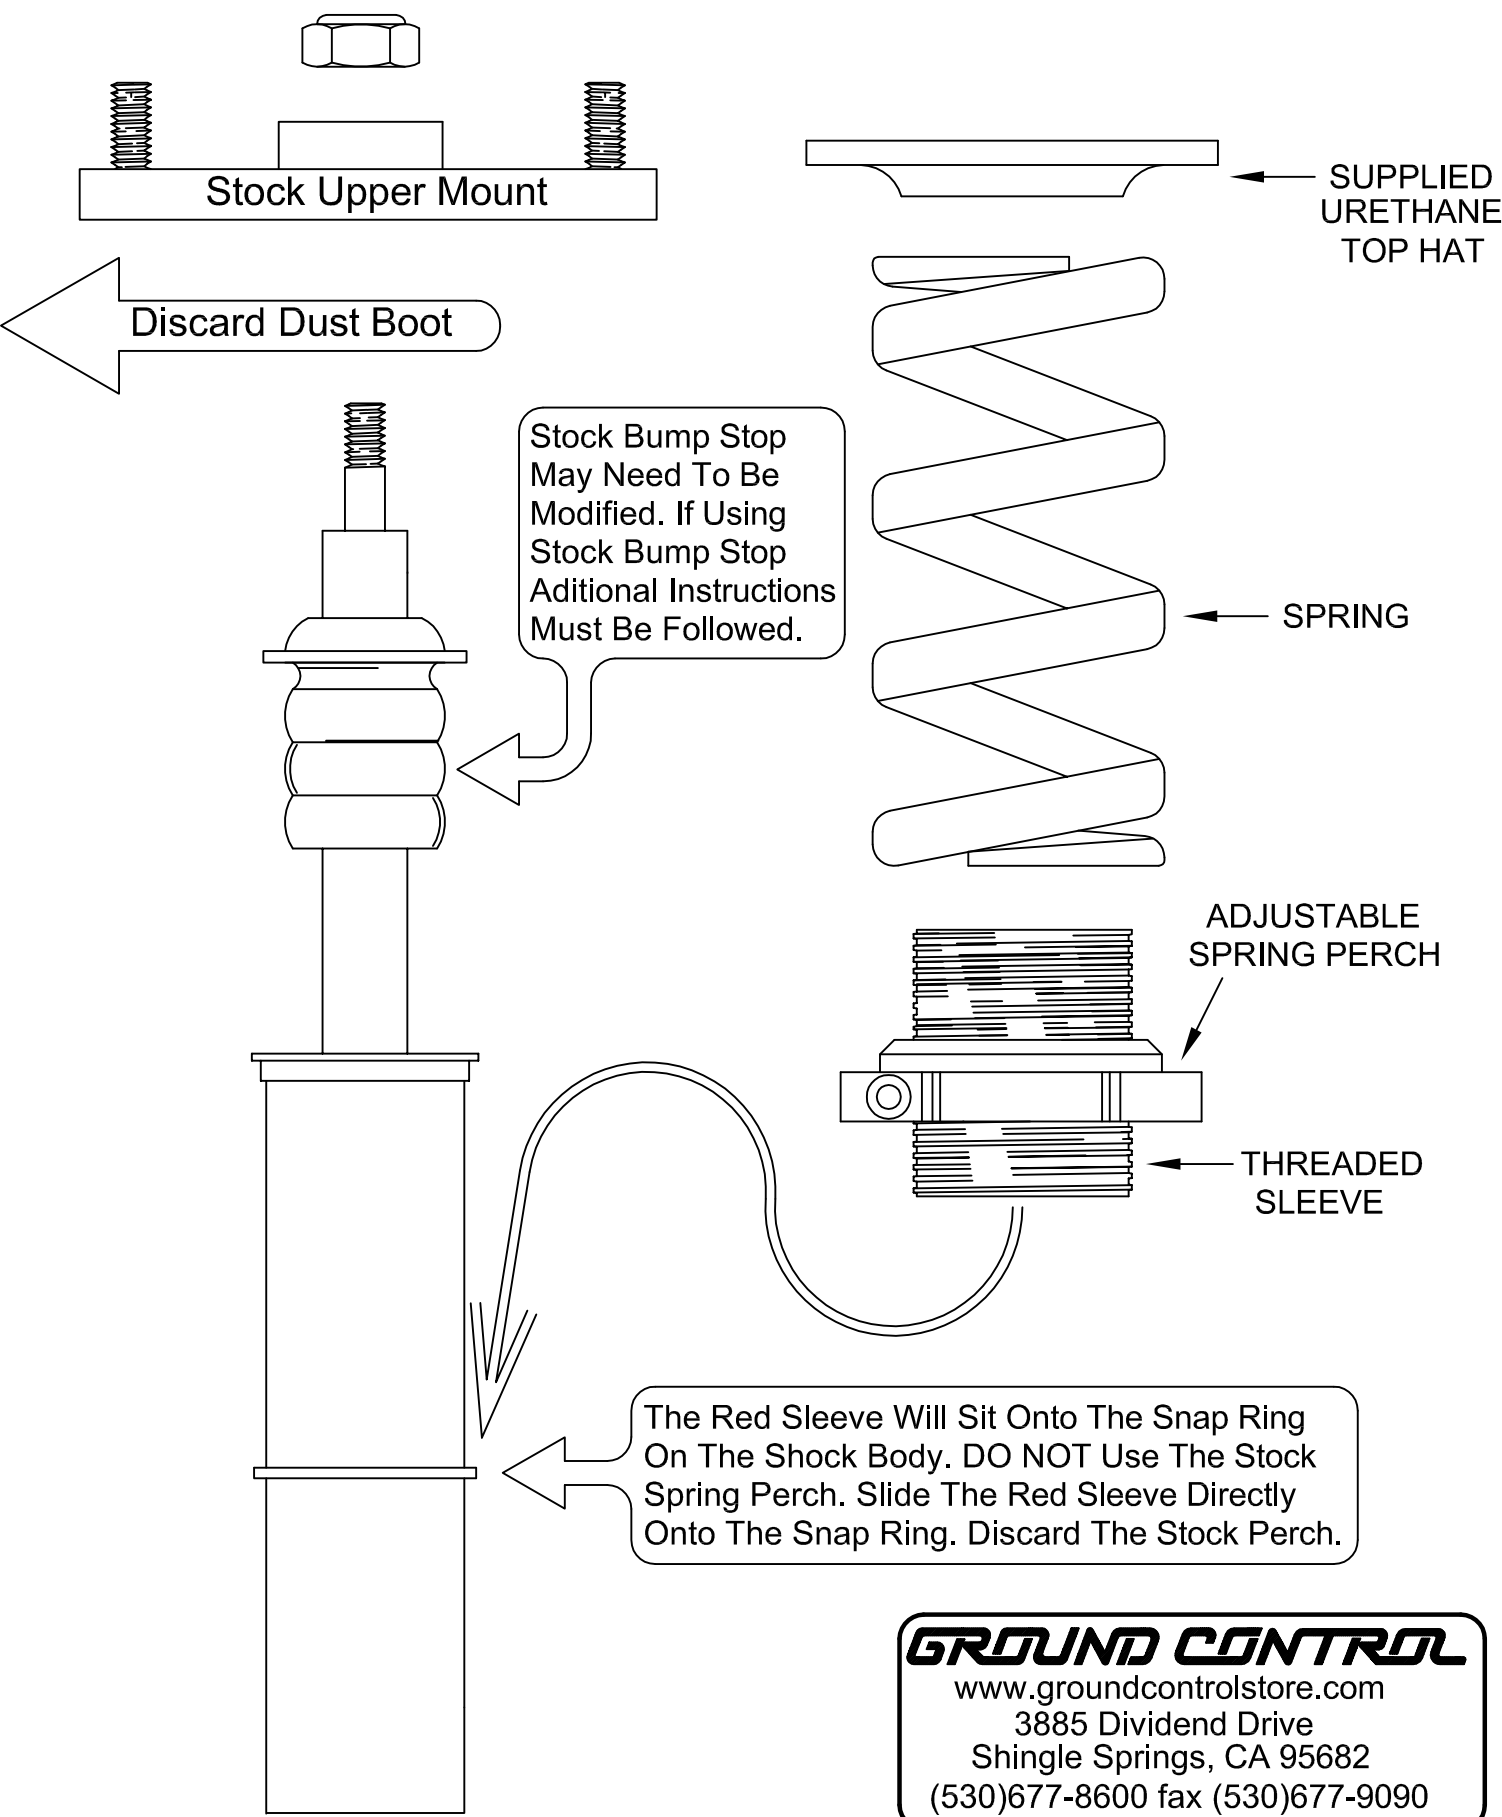

Mazda Miata With Bilstein

GROUND CONTROL
www.groundcontrolstore.com
3885 Dividend Drive
Shingle Springs, CA 95682
(530)677-8600 fax (530)677-9090