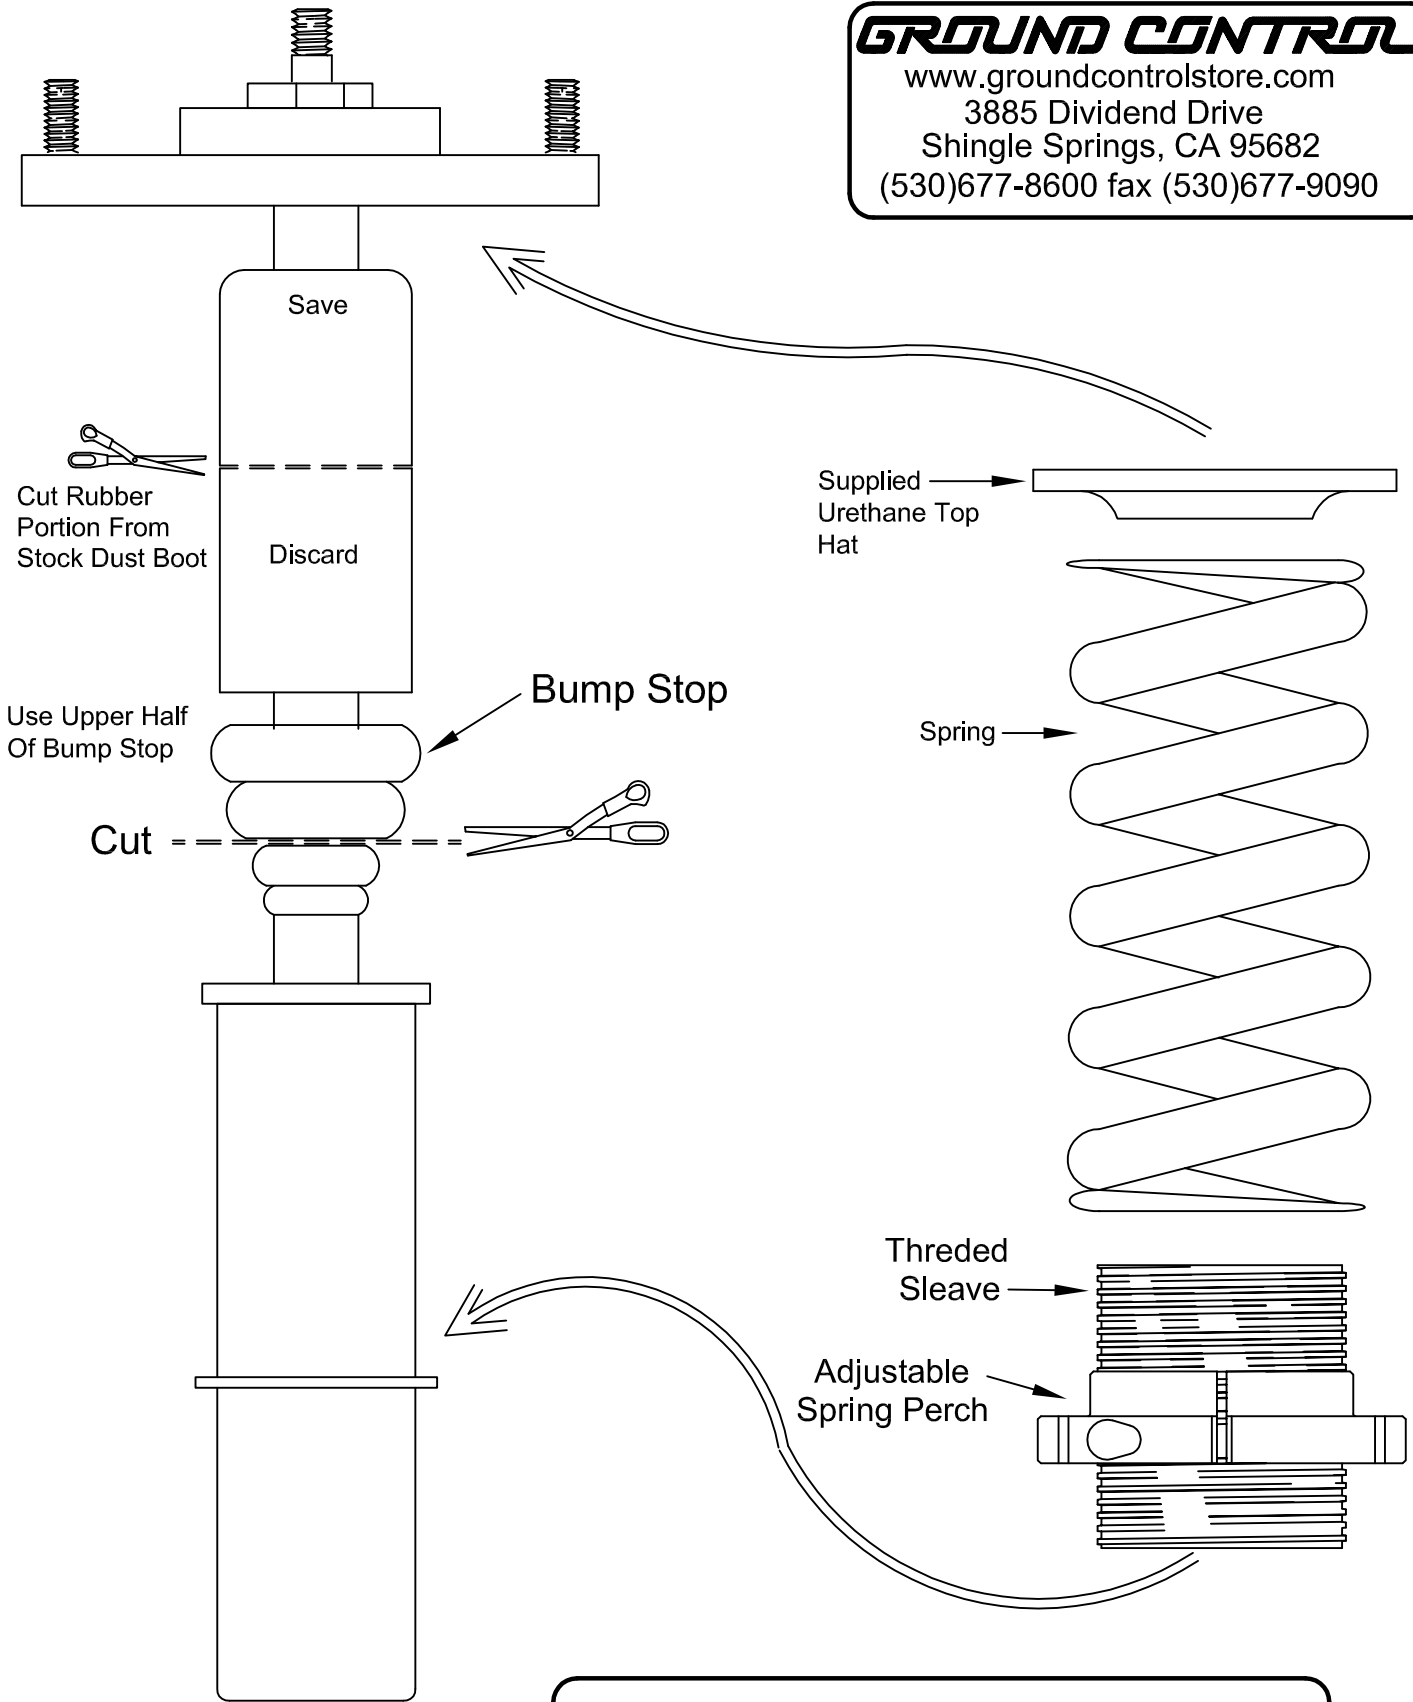

# 96-00 Acura CL / 95-98 2.5TL / Vigor Rear With Bilstein

**GROUND CONTROL**

www.groundcontrolstore.com  
3885 Dividend Drive  
Shingle Springs, CA 95682  
(530)677-8600 fax (530)677-9090

Note: Remove Stock Upper Spring Perch