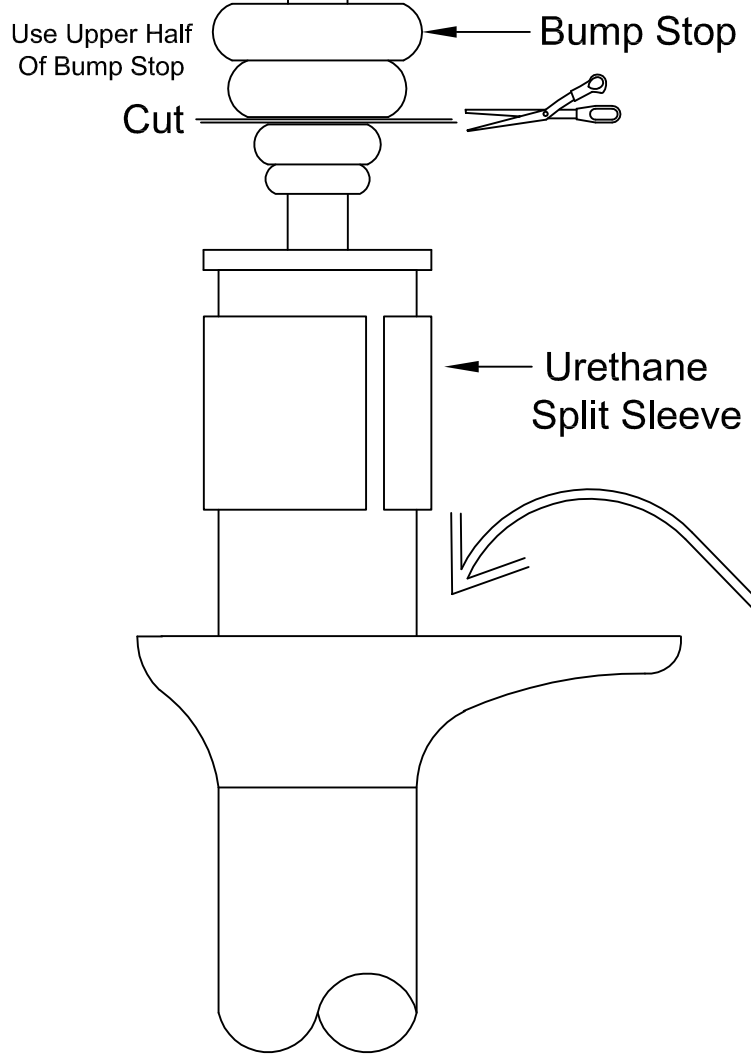

90-97 Accord Front

Supplied Urethane Top Hat

CUT

Save

Discard

DUST SHIELD MUST BE TRIMMED 1/2" DOWN FROM TOP USE CAUTION NOT TO DAMAGE SHOCK SHAFT

DISCARD BOTTOM PORTION OF DUST SHIELD

Use Upper Half Of Bump Stop

Bump Stop

Cut

Spring

Threaded Sleeve

Adjustable Spring Perch

Urethane Split Sleeve

GROUND CONTROL
www.groundcontrolstore.com
3885 Dividend Drive
Shingle Springs, CA 95682
(530)677-8600 fax (530)677-9090