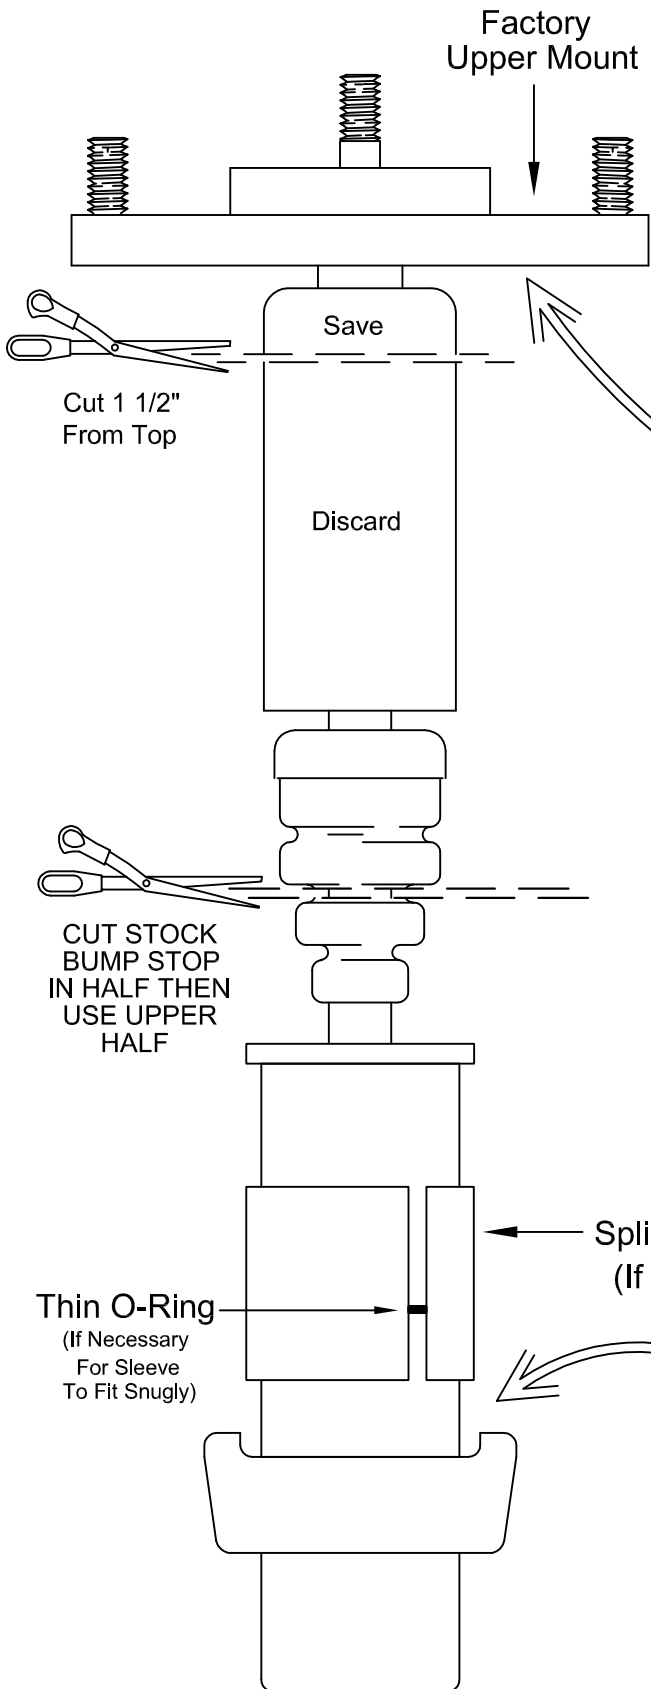

88-1991 Civic / CRX  
90-1993 Integra Front

**GROUND CONTROL**

www.groundcontrolstore.com  
3885 Dividend Drive  
Shingle Springs, CA 95682  
(530)677-8600 fax (530)677-9090

**NOTE:** IF YOU ARE USING STOCK PARTS GROUND CONTROL MAY HAVE UPGRADES CHOICES OF SHOCKS AND UPPER MOUNTS WITH URETHANE OR BEARINGS CALL A SALES ASSOCIATE AT (530)677-8600

GC Mount & Spring Isolator

Factory Spring Isolator

Spring

Threaded Sleeve

Adjustable Spring Perch