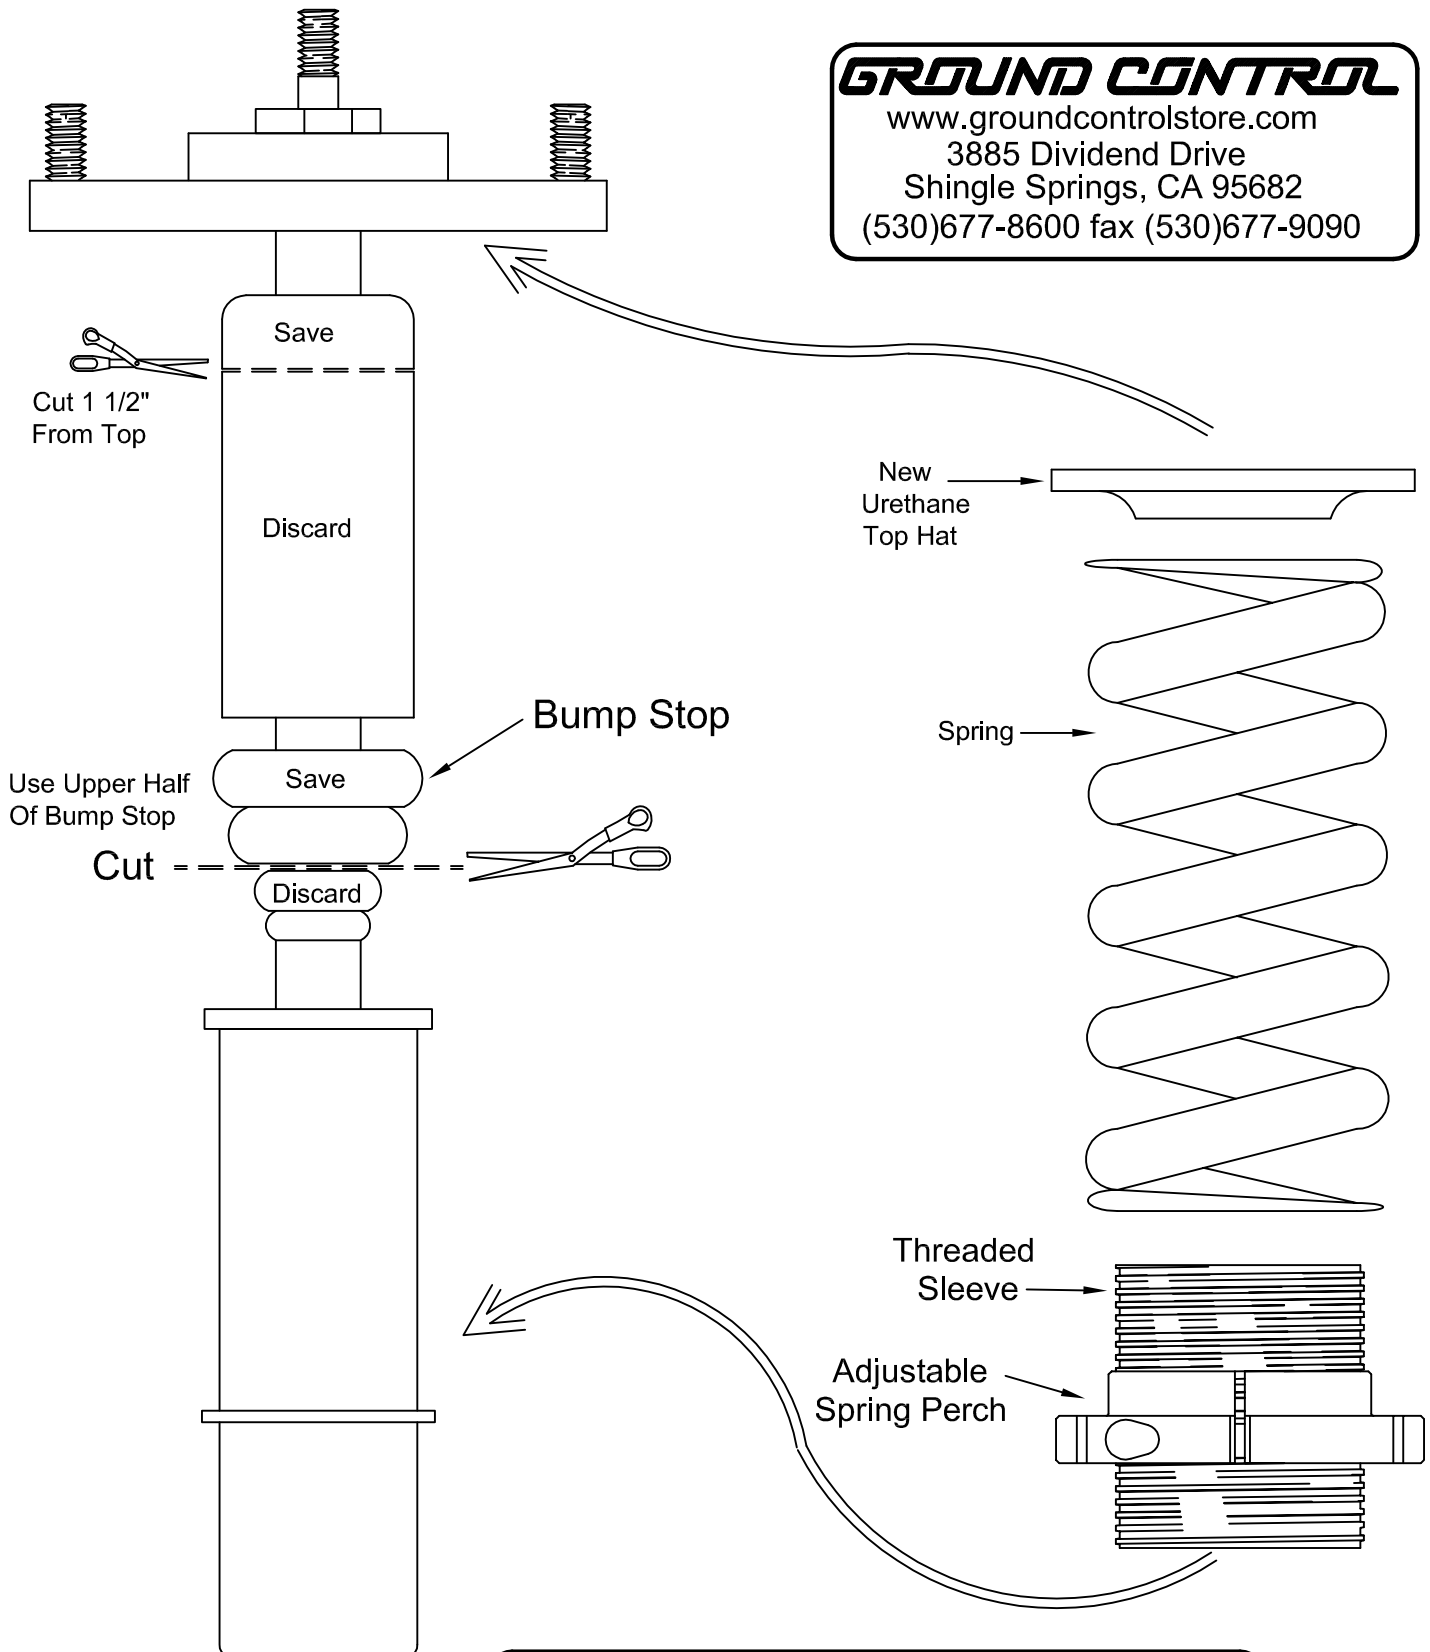

88-1991 Civic

90-1993 Integra Rear With Bilstein

GROUND CONTROL

www.groundcontrolstore.com

3885 Dividend Drive

Shingle Springs, CA 95682

(530)677-8600 fax (530)677-9090

Note: Reuse Stock Upper Spring Perch