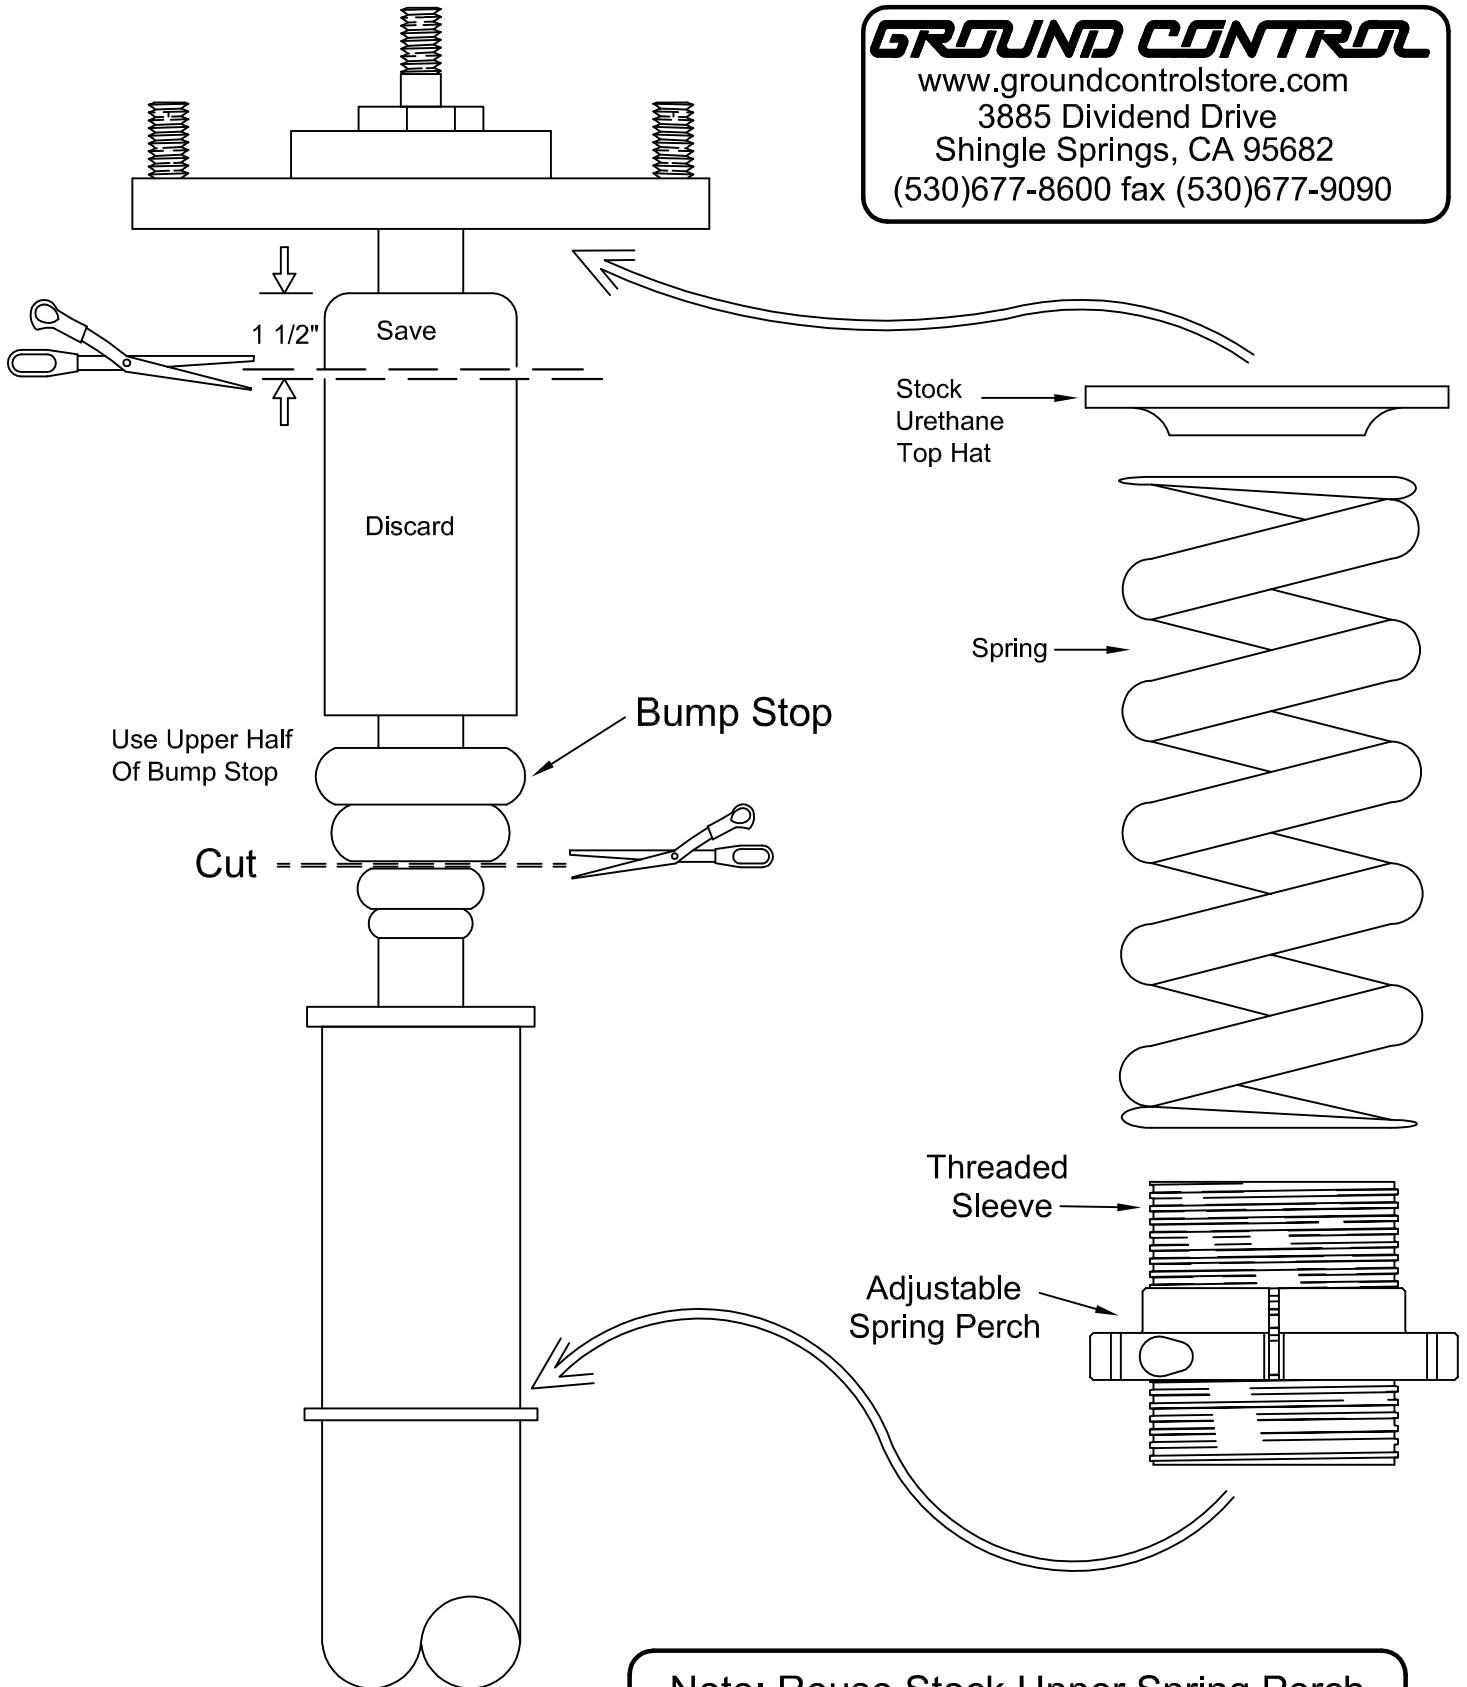

88-1991 Civic

90-1993 Integra Front With Bilstein

GROUND CONTROL

www.groundcontrolstore.com

3885 Dividend Drive

Shingle Springs, CA 95682

(530)677-8600 fax (530)677-9090

Note: Reuse Stock Upper Spring Perch