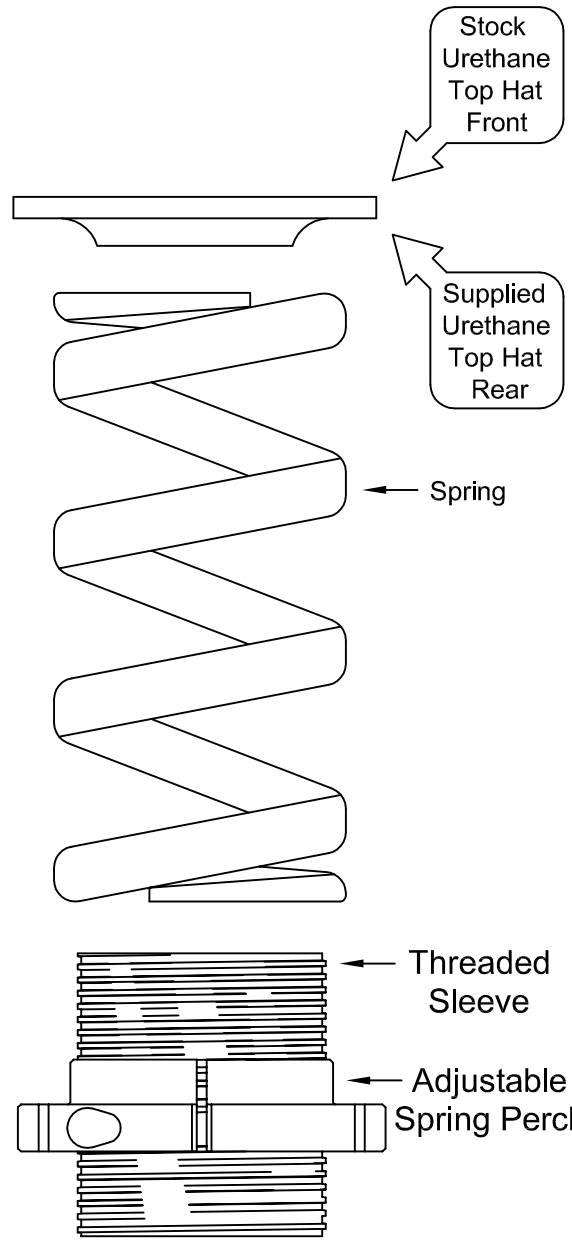

88-1991 Civic
90-1993 Integra

Front & Rear
KONI

Note: Reuse Stock Upper Spring Perch

GROUND CONTROL
www.groundcontrolstore.com
3885 Dividend Drive
Shingle Springs, CA 95682
(530)677-8600 fax (530)677-9090