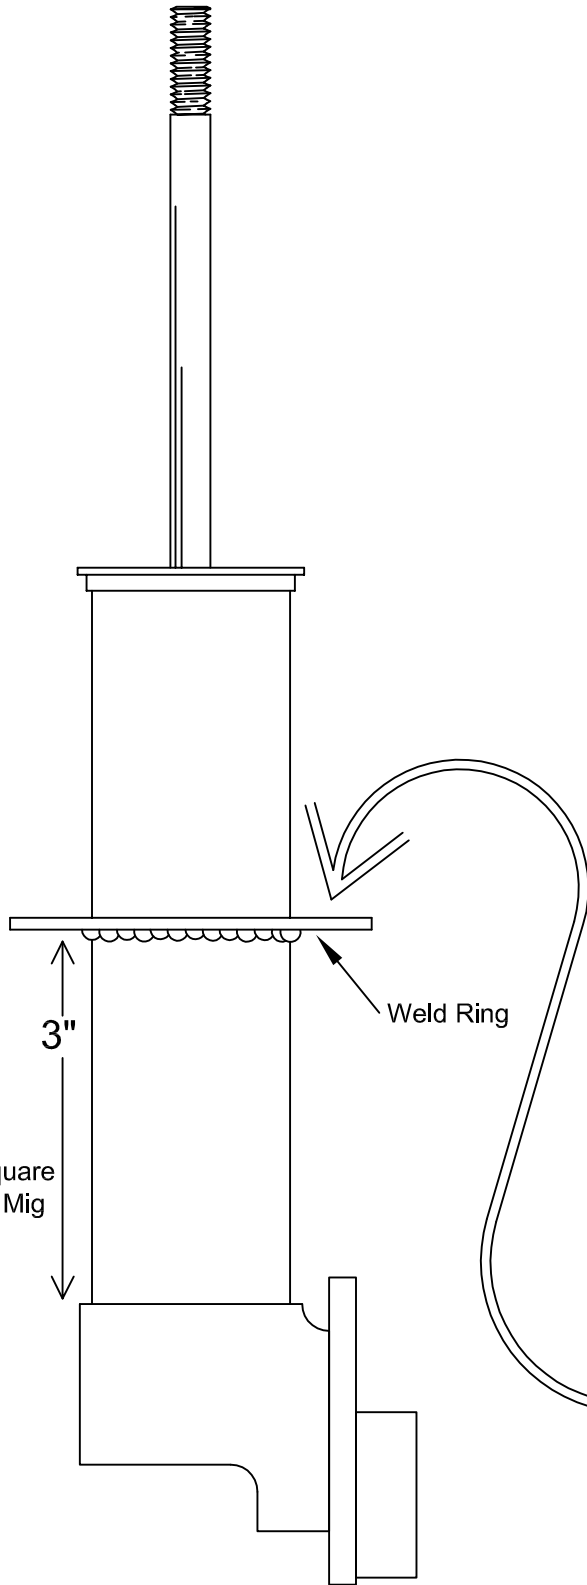

# Audi 4000 Quattro Rear

**GROUND CONTROL**

www.groundcontrolstore.com  
3885 Dividend Drive  
Shingle Springs, CA 95682  
(530)677-8600 fax (530)677-9090

Weld 3" From Square Part Of Housing. Mig Weld Ring From Underneath