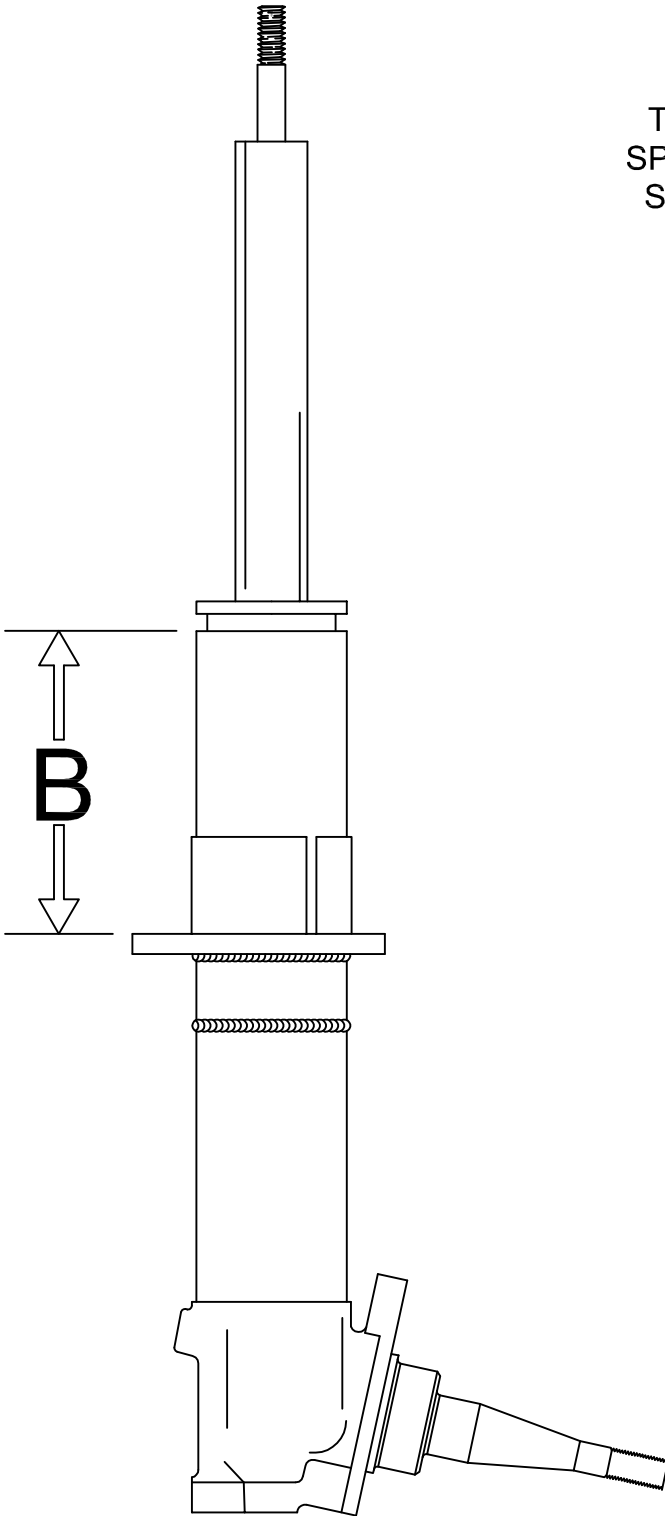

BMW 2002
Stock, Koni
66-78

MODEL	SPRING FREE LENGTH	DIMENSION "B"
BMW 2002	7"	4 1/4" FROM TOP

GROUND CONTROL
www.ground-control.com
 3885 Dividend Drive
 Shingle Springs, CA 95682
 (530)677-8600 fax (530)677-9090