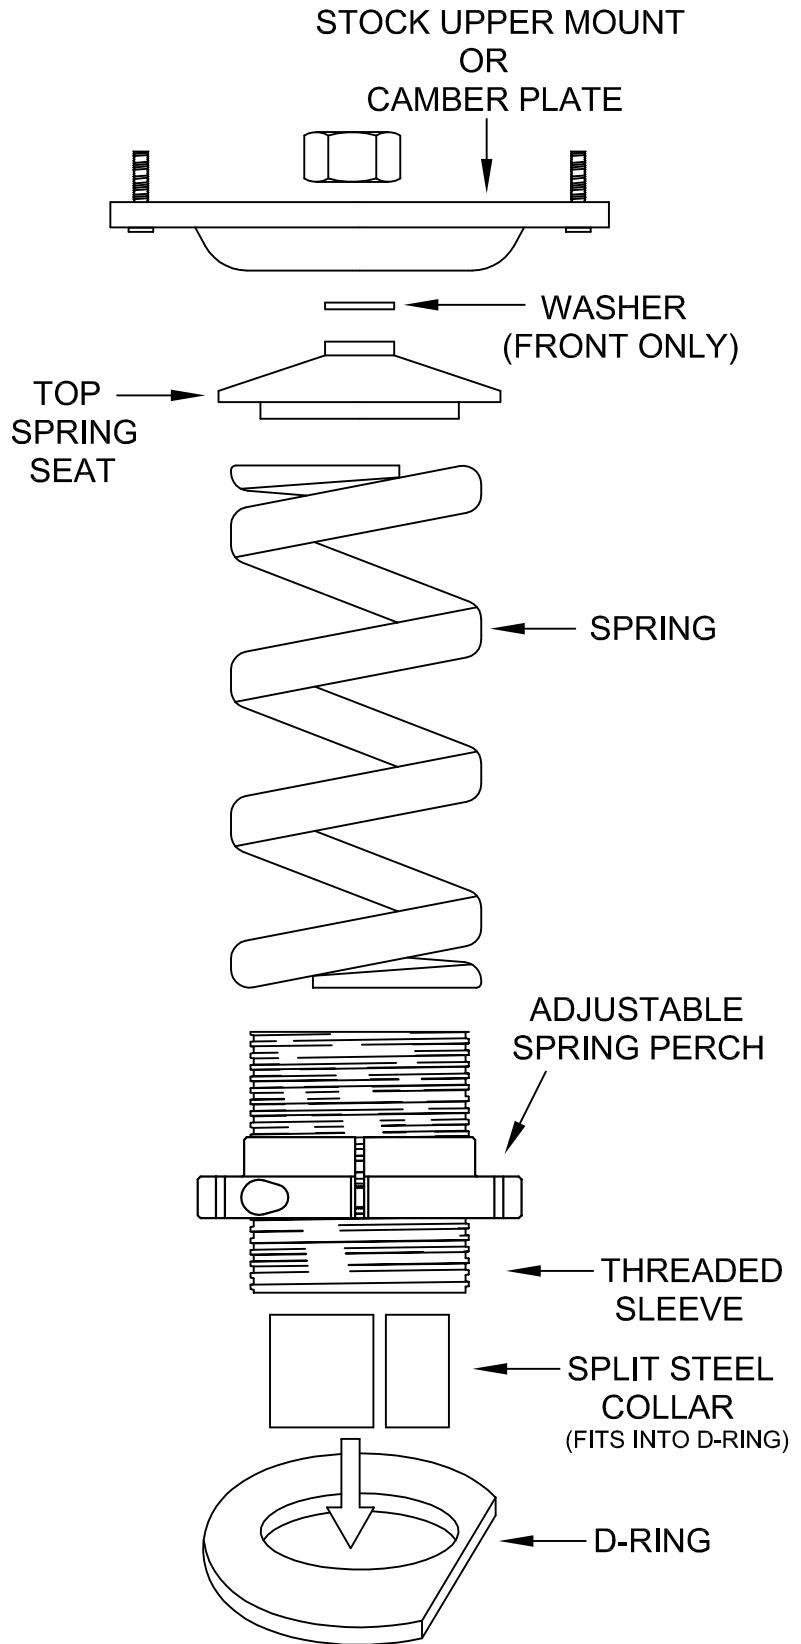

BMW 2002
Stock, Koni
66-78

MODEL	SPRING FREE LENGTH	DIMENSION "B"
BMW 2002	7"	4 1/4" FROM TOP

GROUND CONTROL
www.ground-control.com
 3885 Dividend Drive
 Shingle Springs, CA 95682
 (530)677-8600 fax (530)677-9090