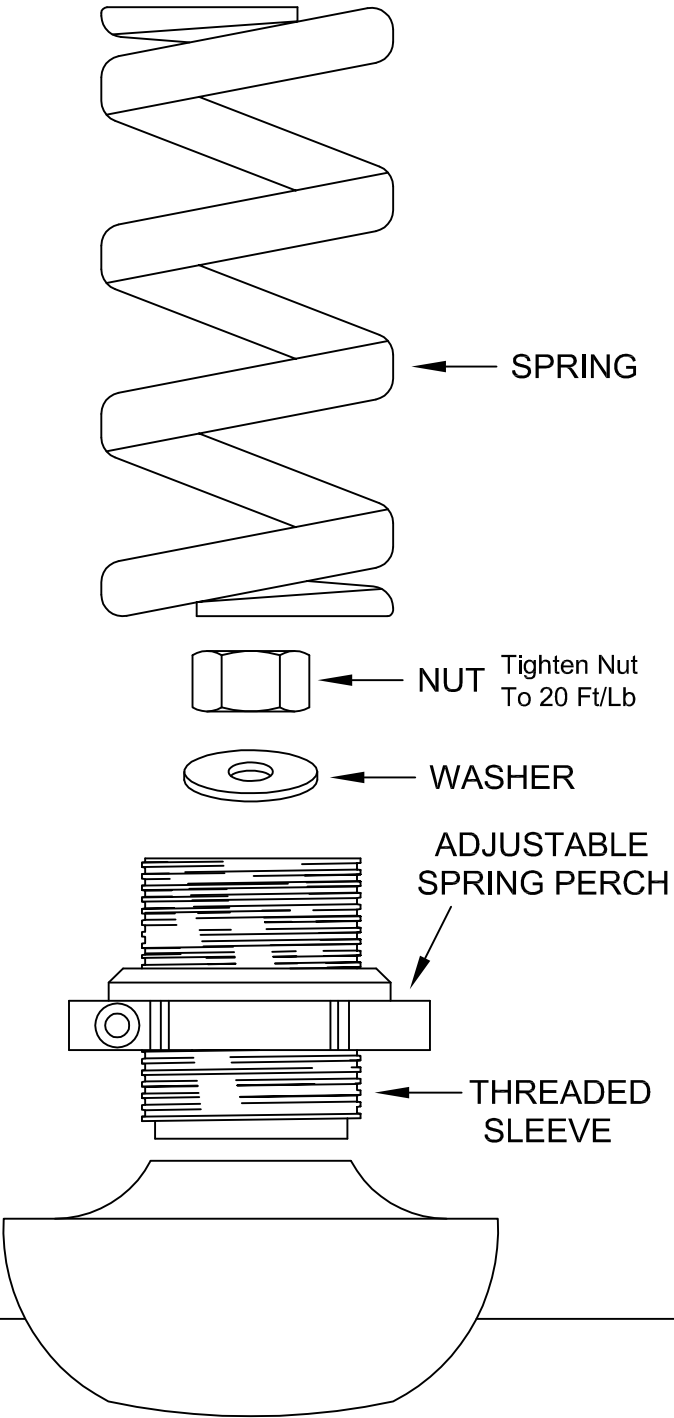

05- Mustang Rear

Mustang Rear Axle

GROUND CONTROL
www.groundcontrolstore.com
3885 Dividend Drive
Shingle Springs, CA 95682
(530)677-8600 fax (530)677-9090