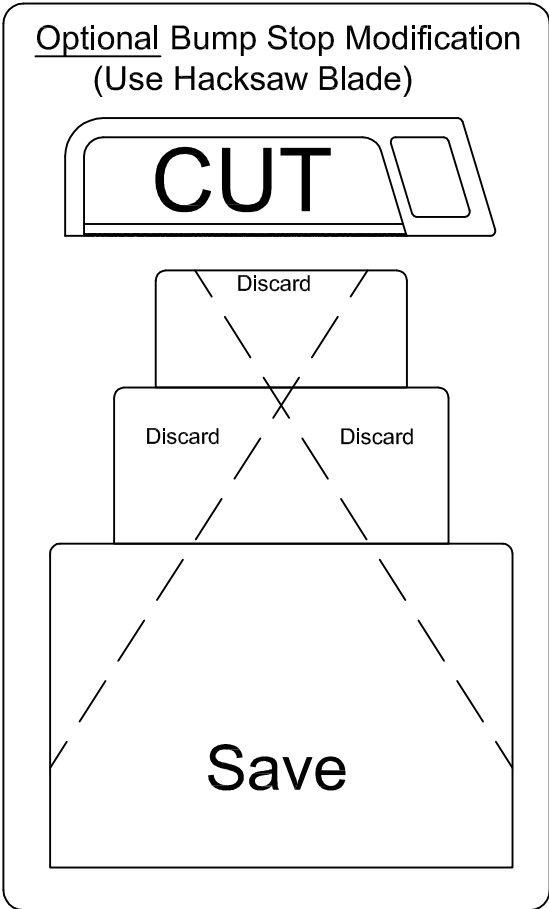

05- Mustang Rear

Mustang Rear Axle

GROUND CONTROL
www.groundcontrolstore.com
3885 Dividend Drive
Shingle Springs, CA 95682
(530)677-8600 fax (530)677-9090