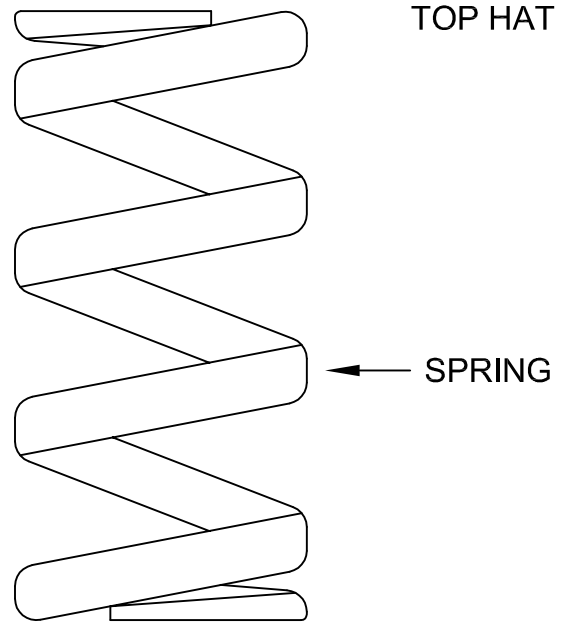

# 2003 Tiburon Front

Remove Stock Upper Spring Perch

Seperate Bump Stop  
And Dust Boot

If Needed  
Knock Off  
Cap and  
Reinstall After  
Tube is  
Installed

**GROUND CONTROL**  
www.groundcontrolstore.com  
3885 Dividend Drive  
Shingle Springs, CA 95682  
(530)677-8600 fax (530)677-9090