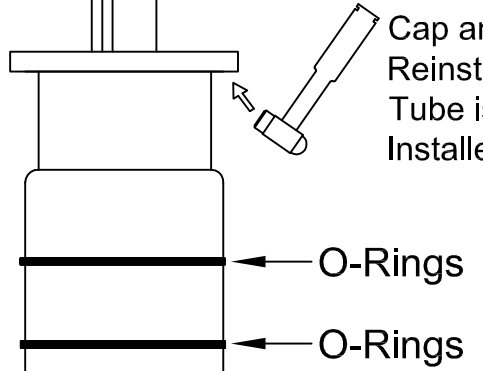

# 2003 Tiburon Front

Remove Stock Upper Spring Perch

Seperate Bump Stop  
And Dust Boot

If Needed  
Knock Off  
Cap and  
Reinstall After  
Tube is  
Installed

**GROUND CONTROL**  
www.groundcontrolstore.com  
3885 Dividend Drive  
Shingle Springs, CA 95682  
(530)677-8600 fax (530)677-9090