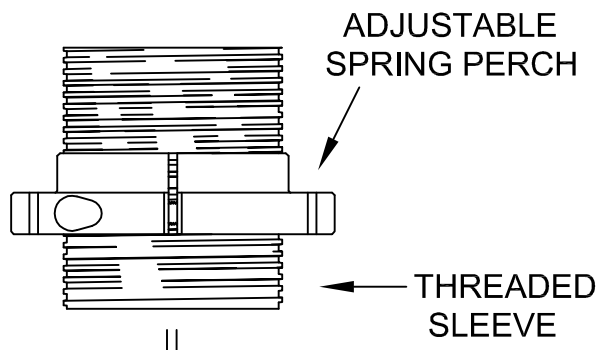

# 2003 Tiburon Front

Remove Stock Upper Spring Perch

Seperate Bump Stop  
And Dust Boot

If Needed  
Knock Off  
Cap and  
Reinstall After  
Tube is  
Installed

**GROUND CONTROL**  
www.groundcontrolstore.com  
3885 Dividend Drive  
Shingle Springs, CA 95682  
(530)677-8600 fax (530)677-9090