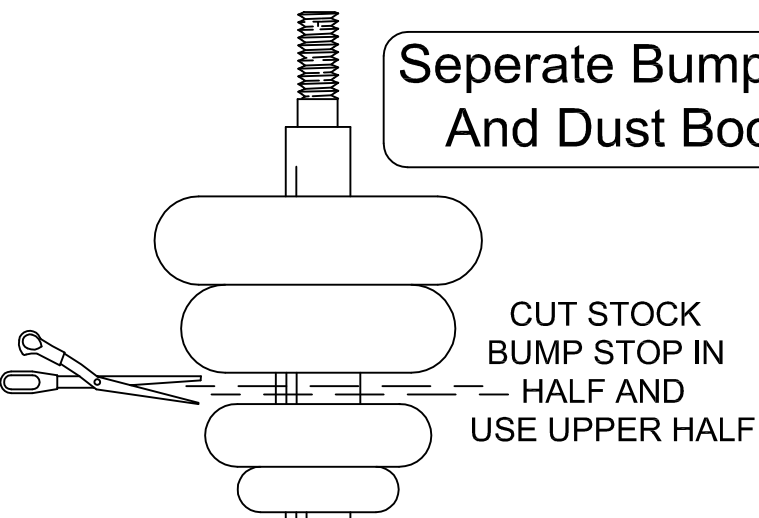

# 2003 Tiburon Front

Remove Stock Upper Spring Perch

Seperate Bump Stop  
And Dust Boot

If Needed  
Knock Off  
Cap and  
Reinstall After  
Tube is  
Installed

**GROUND CONTROL**  
www.groundcontrolstore.com  
3885 Dividend Drive  
Shingle Springs, CA 95682  
(530)677-8600 fax (530)677-9090