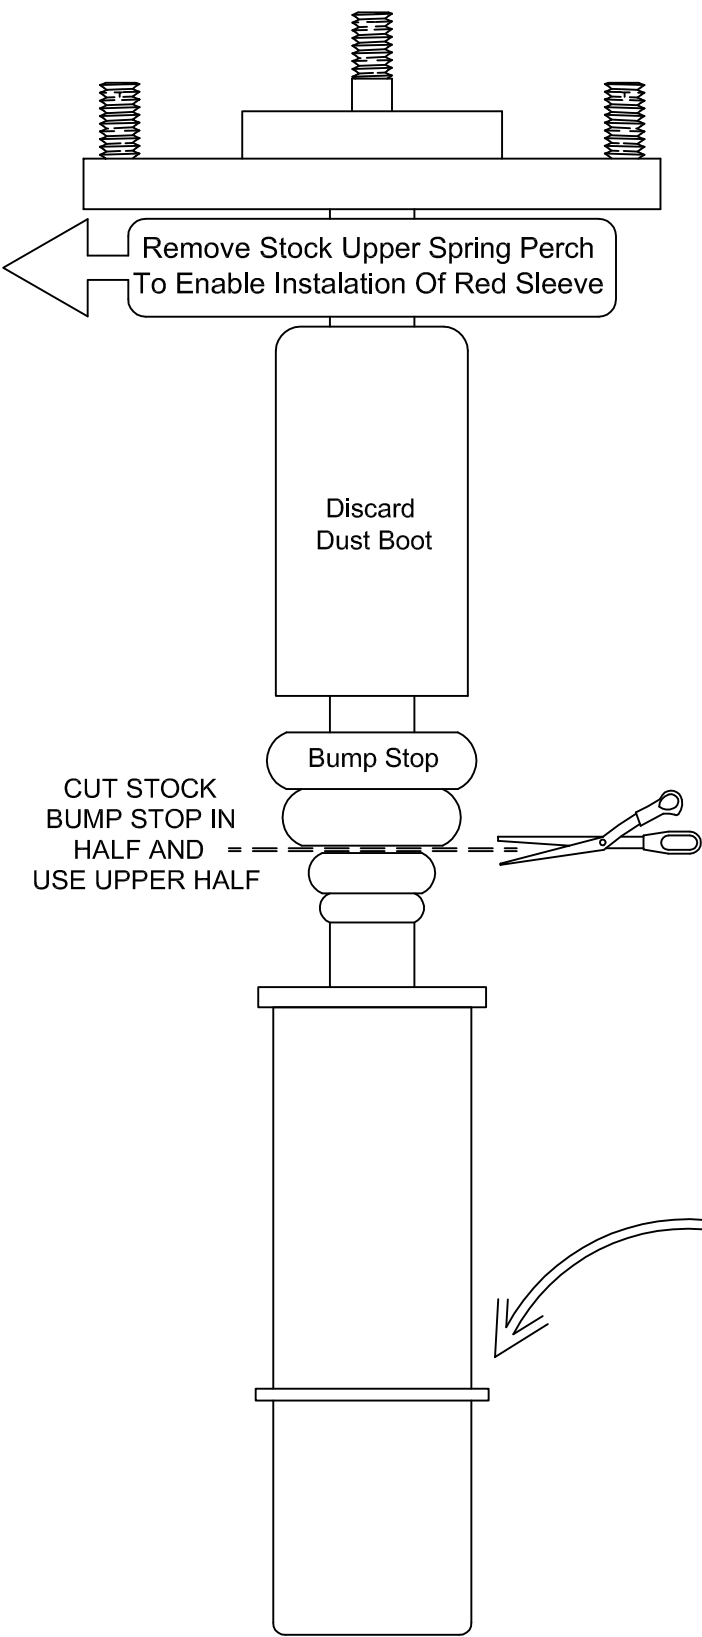

2003 - Accord Rear With Koni

GROUND CONTROL
www.groundcontrolstore.com
3885 Dividend Drive
Shingle Springs, CA 95682
(530)677-8600 fax (530)677-9090