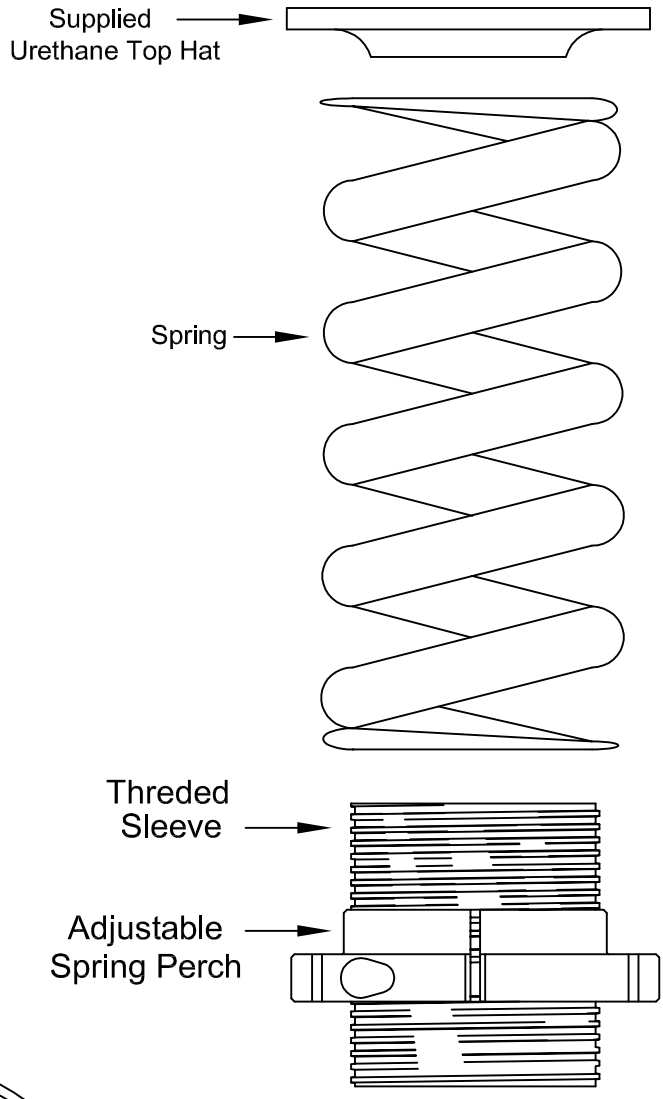

2003 - Accord Rear With Koni

GROUND CONTROL
www.groundcontrolstore.com
3885 Dividend Drive
Shingle Springs, CA 95682
(530)677-8600 fax (530)677-9090