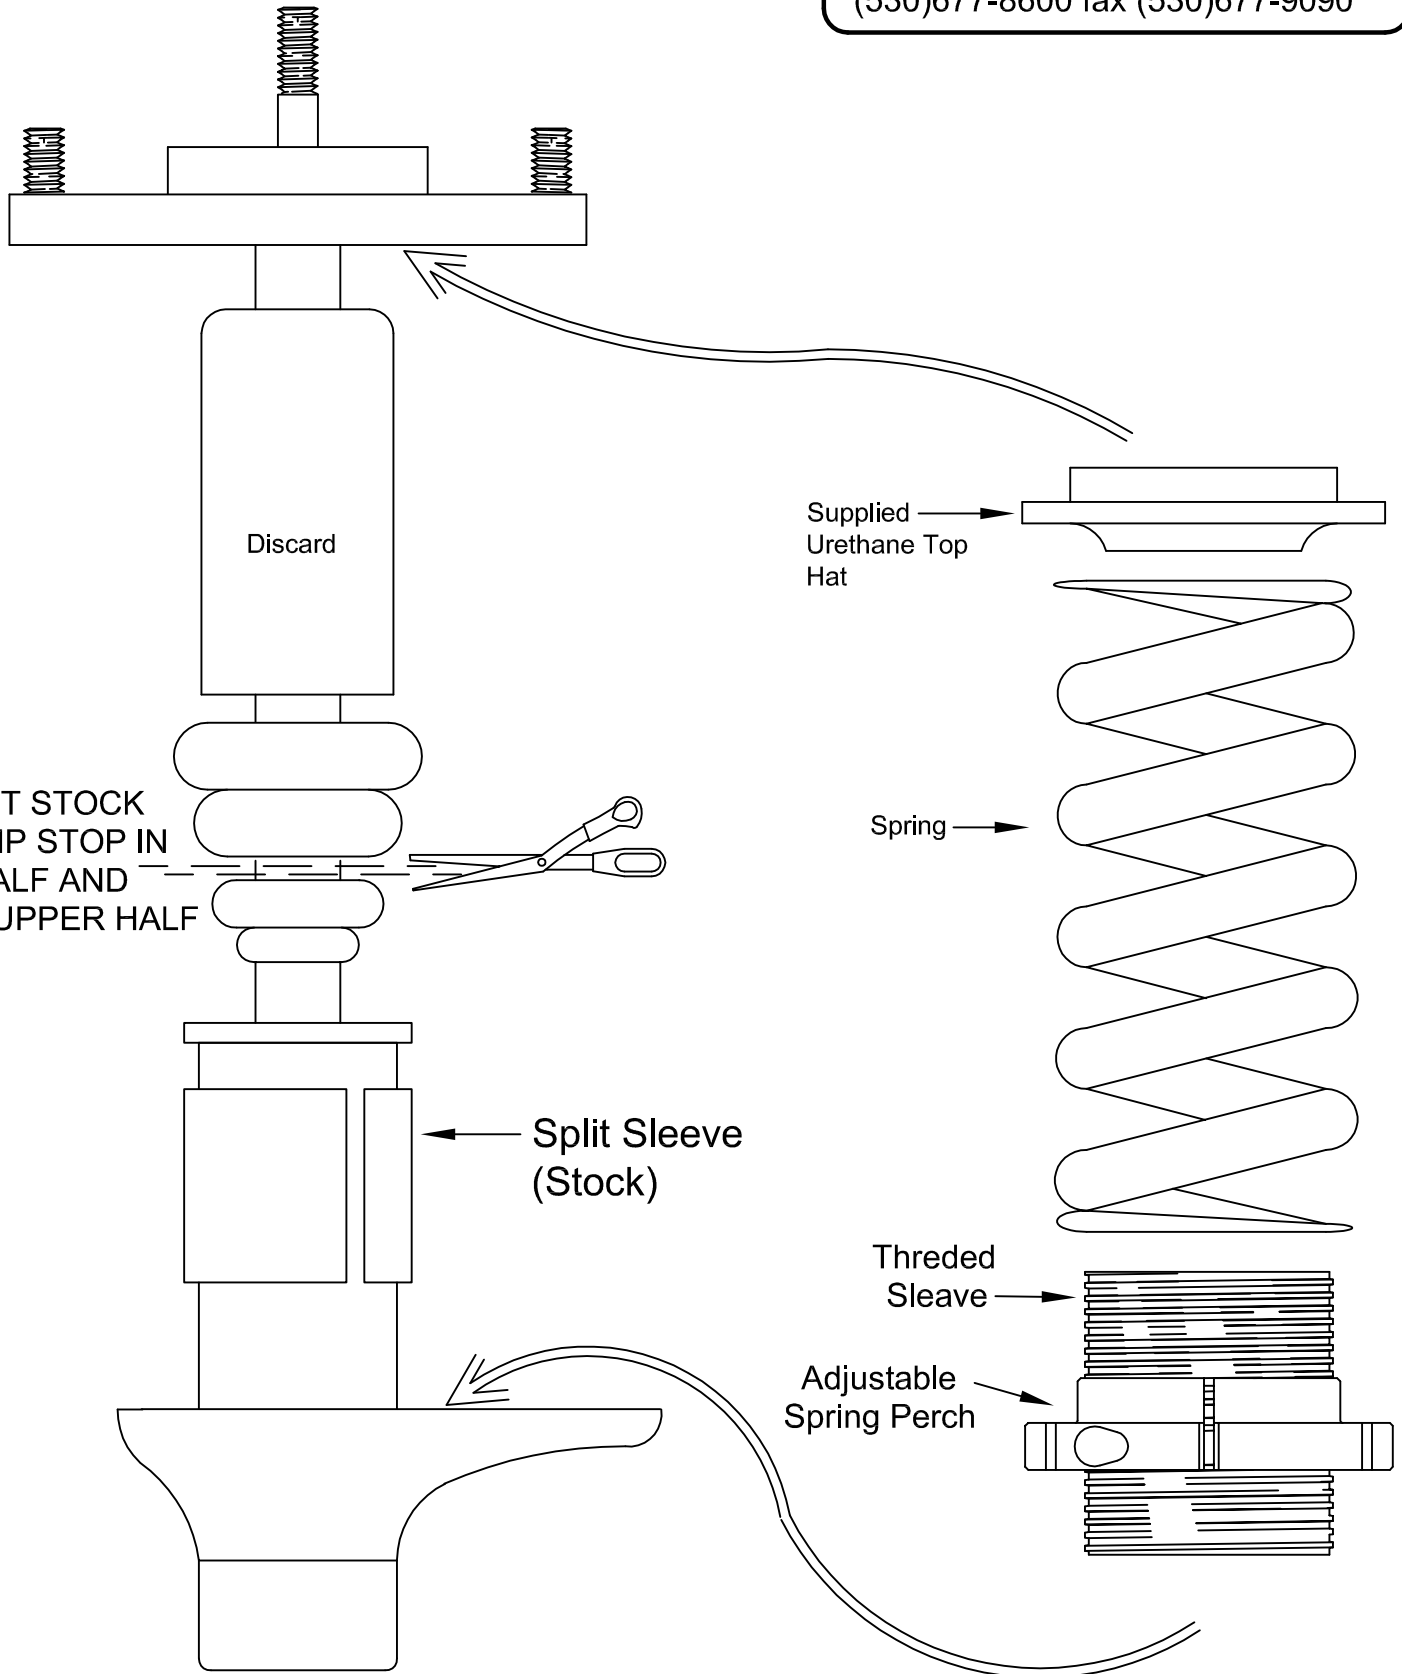

2003 - Accord Front

GROUND CONTROL

www.groundcontrolstore.com
3885 Dividend Drive
Shingle Springs, CA 95682
(530)677-8600 fax (530)677-9090

CUT STOCK
BUMP STOP IN
HALF AND
USE UPPER HALF

Split Sleeve
(Stock)

Supplied
Urethane Top
Hat

Spring

Threded
Sleeve

Adjustable
Spring Perch

Note: Remove Stock Upper Spring Perch