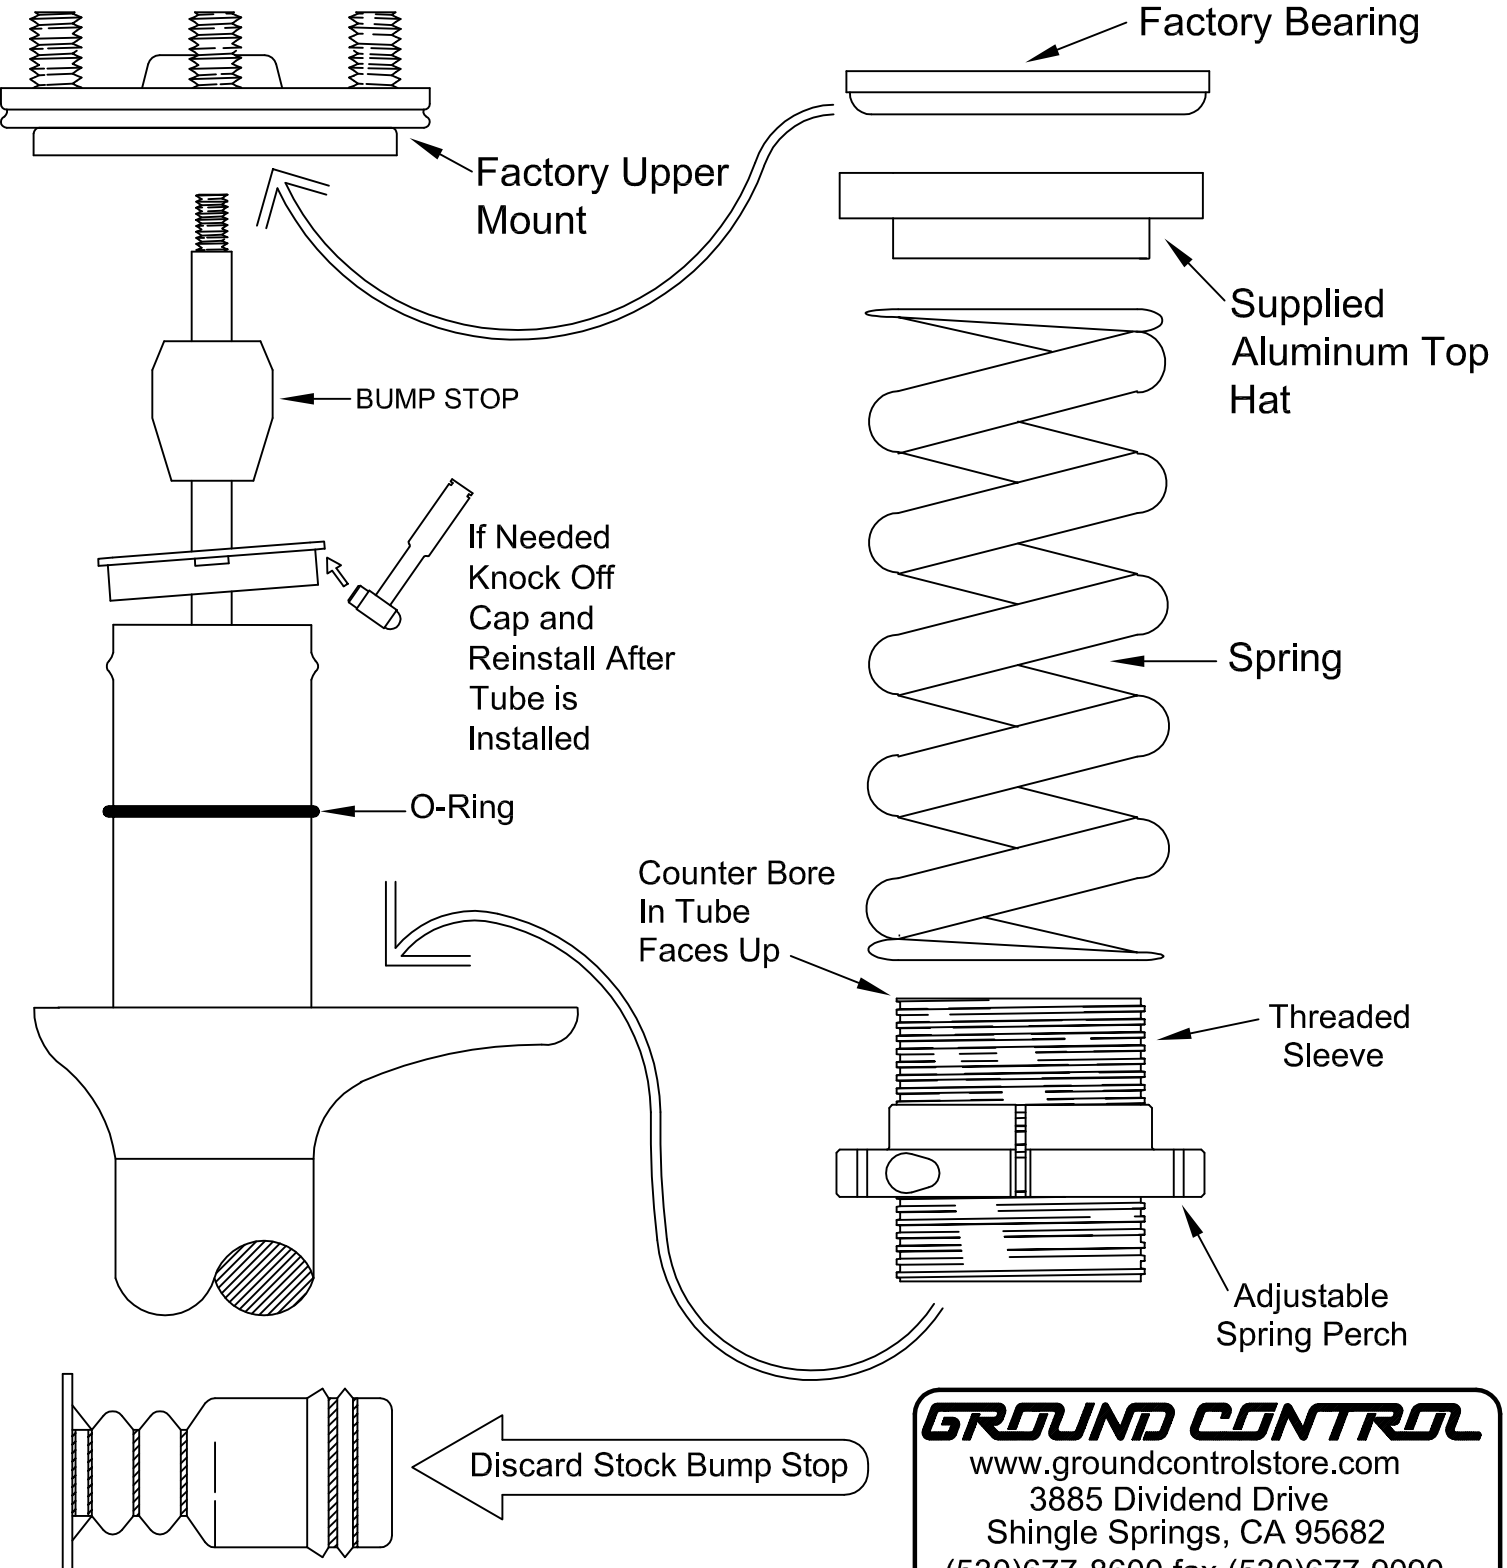

2002-03 Civic SI Front Kit With Stock/Koni

- ① KNOCK OFF GOLD CAP OFF SHOCK.
- ② SLIDE THREADED TUBE AND GOLD NUT ONTO SHOCK (RECESS UPWARD). REPLACE GOLD CAP AFTER HARDWARE IS IN PLACE.
- ③ DISCARD STOCK BUMP STOP AND DUST BOOT. REPLACE WITH PROVIDED BUMP STOP.
- ④ PLACE FACTORY BEARING INTO PROVIDED NEW ALUMINIUM SPRING PERCH.