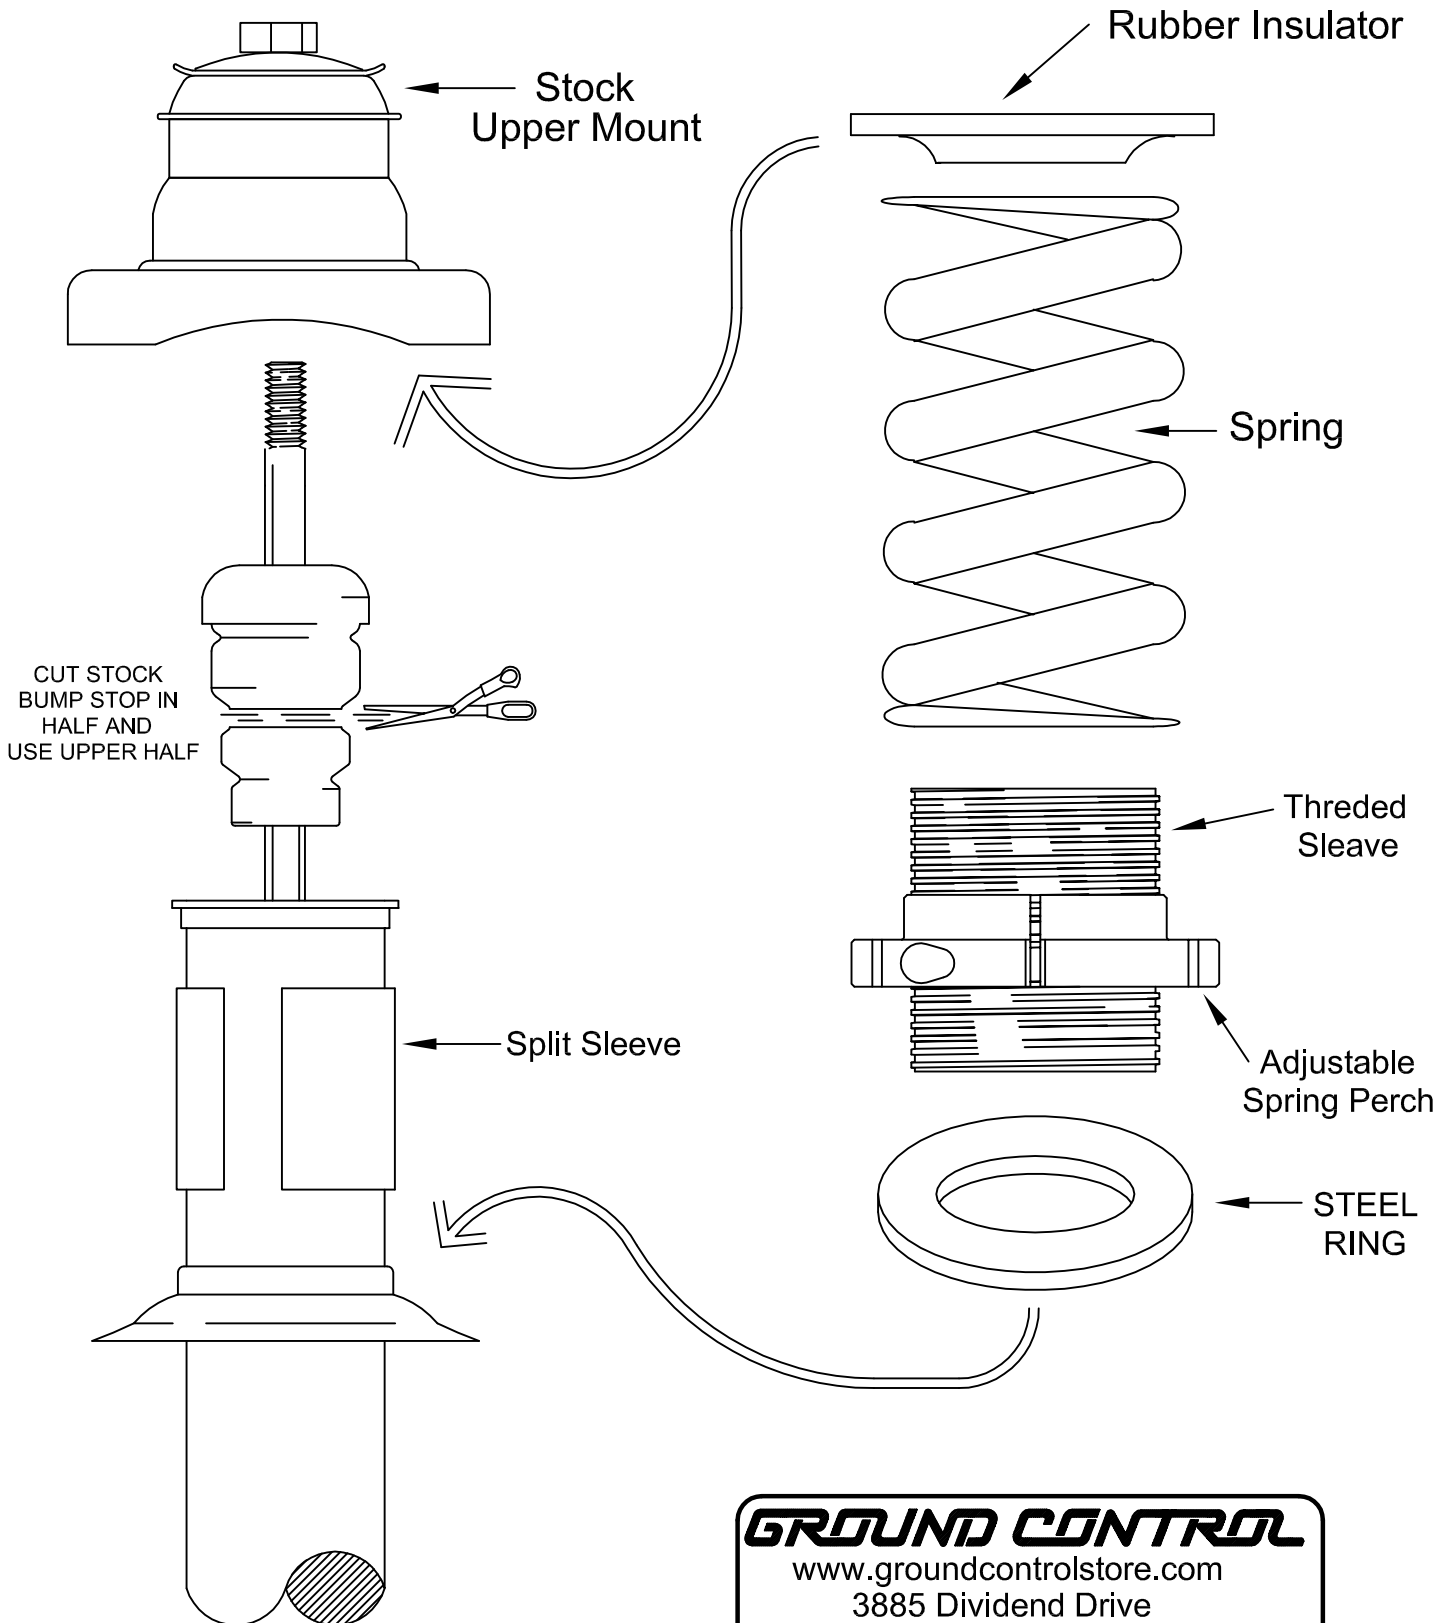

2001 Civic Rear With Stock Shock

GROUND CONTROL

www.groundcontrolstore.com

3885 Dividend Drive

Shingle Springs, CA 95682

(530)677-8600 fax (530)677-9090