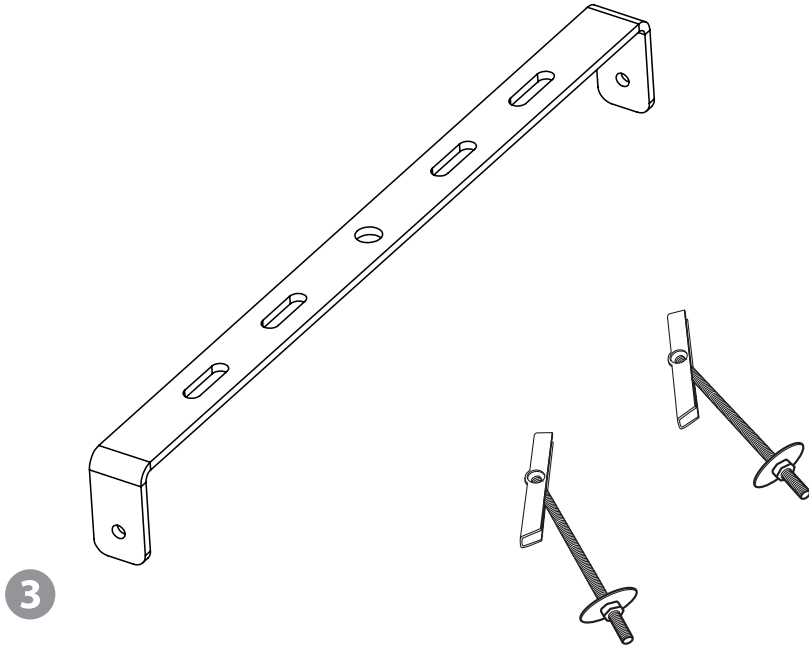

MINI CHANDELIERS MADEMOISELLE

INSTALLATION GUIDE (CE/UK/US/JP)

3-4-6 LIGHTS ROUND / 3 LIGHTS LINEAL

REF. 01023551 - 3 Lights Round (CE/UK)
REF. 01023554- 4 Lights Round (CE/UK)
REF. 01023557 - 6 Lights Round (CE/UK)
REF. 01023560- 3 Lights Lineal (CE/UK)

REF. 01023552 - 3 Lights Round (US)
REF. 01023555 - 4 Lights Round (US)
REF. 01023558 - 6 Lights Round (US)
REF. 01023561 - 3 Lights Lineal (US)

REF. 01023553- 3 Lights Round (JP)
REF. 01023556 - 4 Lights Round (JP)
REF. 01023559 - 6 Lights Round (JP)
REF. 01023562 - 3 Lights Lineal (JP)

7

**KEEP LAMPS BOXED
AT THIS POINT**

9

(TWO-PERSON ASSEMBLY RECOMMENDED)

LAMPS HEIGHT CAN BE CHANGED

**(FOR THE 4-LIGHT AND 6-LIGHT ROUND VERSIONS
USE REFERENCE DIAGRAMS BELOW IN ORDER TO
MAINTAIN LAMPS COMPOSITION)**