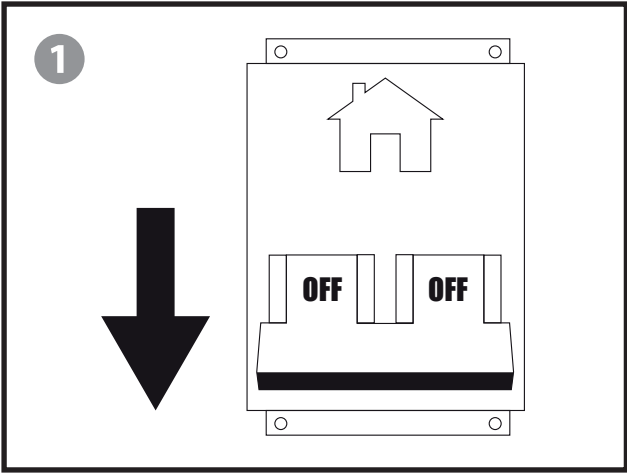

MINI CHANDELIERS MADEMOISELLE

INSTALLATION GUIDE (CE/UK/US/JP)

3-4-6 LIGHTS ROUND / 3 LIGHTS LINEAL

REF. 01023551 - 3 Lights Round (CE/UK)
REF. 01023554- 4 Lights Round (CE/UK)
REF. 01023557 - 6 Lights Round (CE/UK)
REF. 01023560- 3 Lights Lineal (CE/UK)

7

**KEEP LAMPS BOXED
AT THIS POINT**

9

(TWO-PERSON ASSEMBLY RECOMMENDED)

LAMPS HEIGHT CAN BE CHANGED

**(FOR THE 4-LIGHT AND 6-LIGHT ROUND VERSIONS
USE REFERENCE DIAGRAMS BELOW IN ORDER TO
MAINTAIN LAMPS COMPOSITION)**