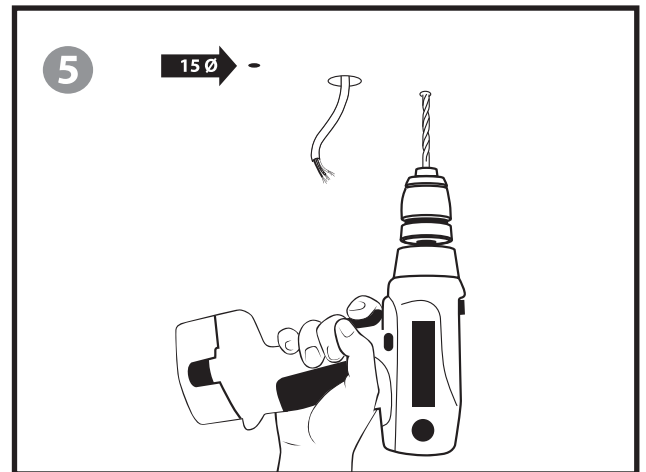

MINI CHANDELIERS MADEMOISELLE

INSTALLATION GUIDE (CE/UK/US/JP)

3-4-6 LIGHTS ROUND / 3 LIGHTS LINEAL

REF. 01023551 - 3 Lights Round (CE/UK)
REF. 01023554- 4 Lights Round (CE/UK)
REF. 01023557 - 6 Lights Round (CE/UK)
REF. 01023560- 3 Lights Lineal (CE/UK)

7

**KEEP LAMPS BOXED
AT THIS POINT**

9

(TWO-PERSON ASSEMBLY RECOMMENDED)

LAMPS HEIGHT CAN BE CHANGED

**(FOR THE 4-LIGHT AND 6-LIGHT ROUND VERSIONS
USE REFERENCE DIAGRAMS BELOW IN ORDER TO
MAINTAIN LAMPS COMPOSITION)**