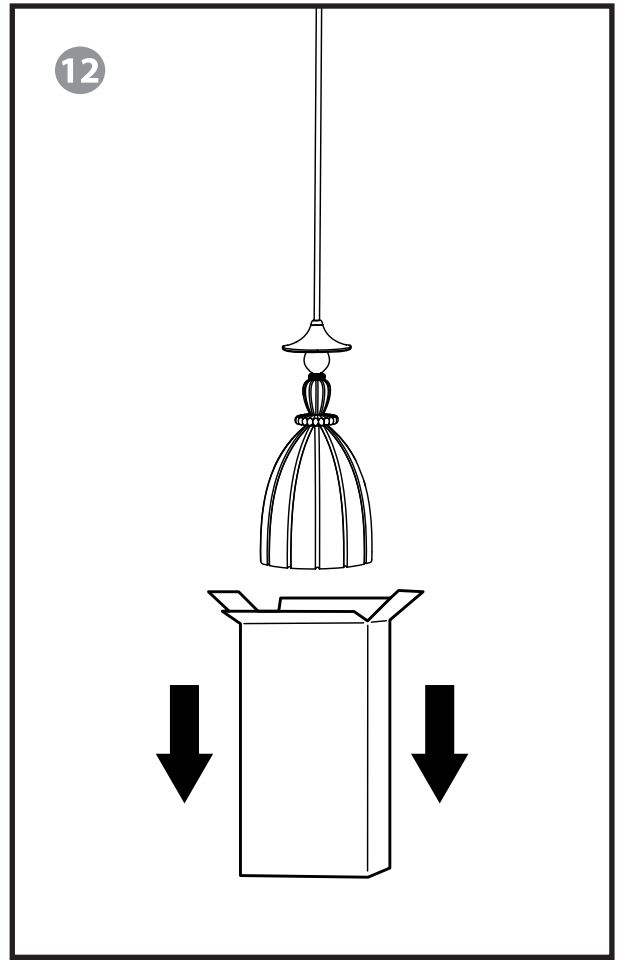

MINI CHANDELIERS MADEMOISELLE

INSTALLATION GUIDE (CE/UK/US/JP)

3-4-6 LIGHTS ROUND / 3 LIGHTS LINEAL

REF. 01023551 - 3 Lights Round (CE/UK)
REF. 01023554- 4 Lights Round (CE/UK)
REF. 01023557 - 6 Lights Round (CE/UK)
REF. 01023560- 3 Lights Lineal (CE/UK)

REF. 01023552 - 3 Lights Round (US)
REF. 01023555 - 4 Lights Round (US)
REF. 01023558 - 6 Lights Round (US)
REF. 01023561 - 3 Lights Lineal (US)

REF. 01023553- 3 Lights Round (JP)
REF. 01023556 - 4 Lights Round (JP)
REF. 01023559 - 6 Lights Round (JP)
REF. 01023562 - 3 Lights Lineal (JP)

7

**KEEP LAMPS BOXED
AT THIS POINT**

9

(TWO-PERSON ASSEMBLY RECOMMENDED)

LAMPS HEIGHT CAN BE CHANGED

**(FOR THE 4-LIGHT AND 6-LIGHT ROUND VERSIONS
USE REFERENCE DIAGRAMS BELOW IN ORDER TO
MAINTAIN LAMPS COMPOSITION)**