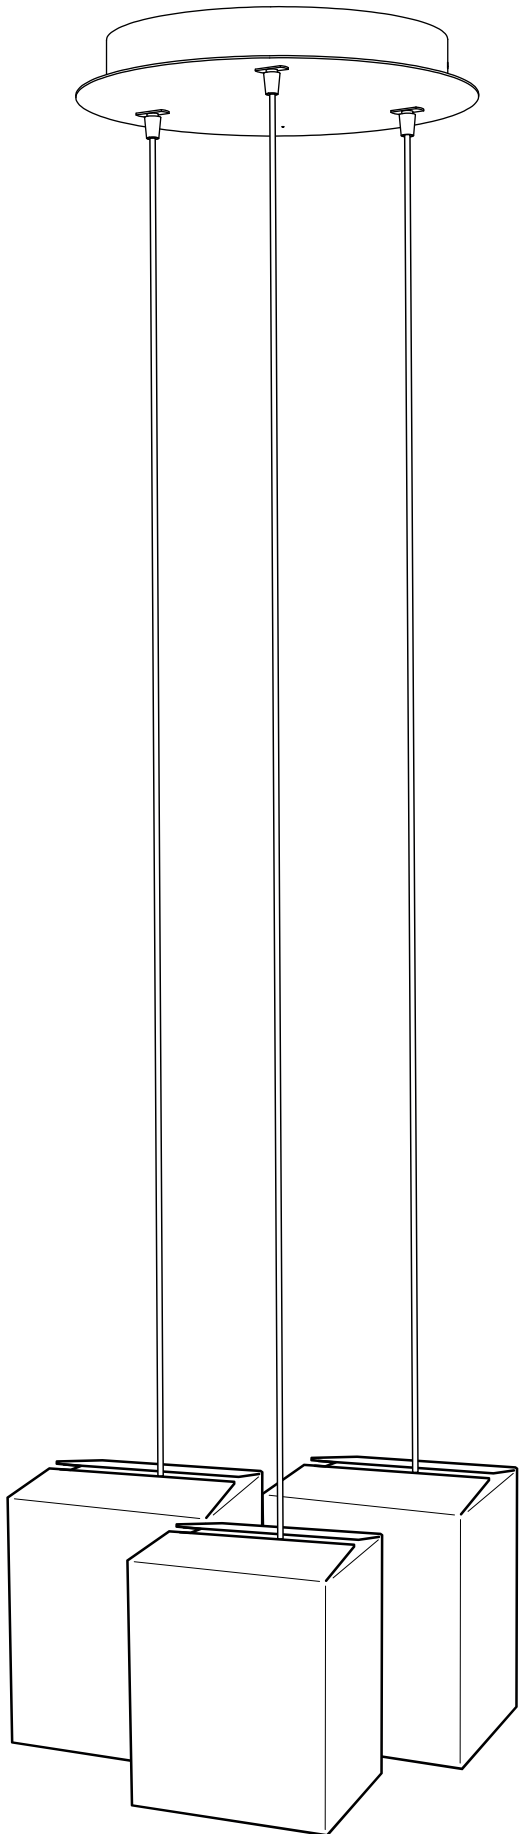

MINI CHANDELIERS MADEMOISELLE

INSTALLATION GUIDE (CE/UK/US/JP)

3-4-6 LIGHTS ROUND / 3 LIGHTS LINEAL

REF. 01023551 - 3 Lights Round (CE/UK)
REF. 01023554- 4 Lights Round (CE/UK)
REF. 01023557 - 6 Lights Round (CE/UK)
REF. 01023560- 3 Lights Lineal (CE/UK)

REF. 01023552 - 3 Lights Round (US)
REF. 01023555 - 4 Lights Round (US)
REF. 01023558 - 6 Lights Round (US)
REF. 01023561 - 3 Lights Lineal (US)

REF. 01023553- 3 Lights Round (JP)
REF. 01023556 - 4 Lights Round (JP)
REF. 01023559 - 6 Lights Round (JP)
REF. 01023562 - 3 Lights Lineal (JP)

7

**KEEP LAMPS BOXED
AT THIS POINT**

9

(TWO-PERSON ASSEMBLY RECOMMENDED)

LAMPS HEIGHT CAN BE CHANGED

**(FOR THE 4-LIGHT AND 6-LIGHT ROUND VERSIONS
USE REFERENCE DIAGRAMS BELOW IN ORDER TO
MAINTAIN LAMPS COMPOSITION)**