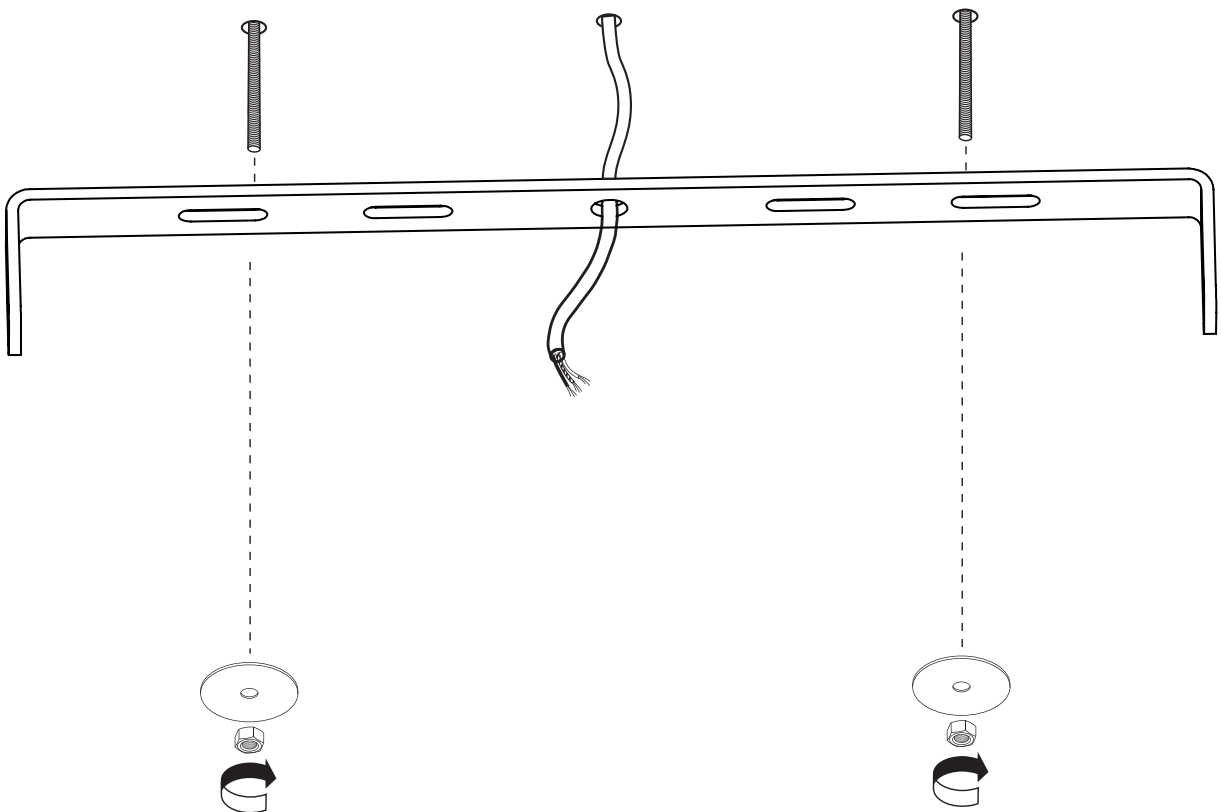

MINI CHANDELIERS MADEMOISELLE

INSTALLATION GUIDE (CE/UK/US/JP)

3-4-6 LIGHTS ROUND / 3 LIGHTS LINEAL

REF. 01023551 - 3 Lights Round (CE/UK)
REF. 01023554- 4 Lights Round (CE/UK)
REF. 01023557 - 6 Lights Round (CE/UK)
REF. 01023560- 3 Lights Lineal (CE/UK)

REF. 01023552 - 3 Lights Round (US)
REF. 01023555 - 4 Lights Round (US)
REF. 01023558 - 6 Lights Round (US)
REF. 01023561 - 3 Lights Lineal (US)

REF. 01023553- 3 Lights Round (JP)
REF. 01023556 - 4 Lights Round (JP)
REF. 01023559 - 6 Lights Round (JP)
REF. 01023562 - 3 Lights Lineal (JP)

7

**KEEP LAMPS BOXED
AT THIS POINT**

9

(TWO-PERSON ASSEMBLY RECOMMENDED)

LAMPS HEIGHT CAN BE CHANGED

**(FOR THE 4-LIGHT AND 6-LIGHT ROUND VERSIONS
USE REFERENCE DIAGRAMS BELOW IN ORDER TO
MAINTAIN LAMPS COMPOSITION)**