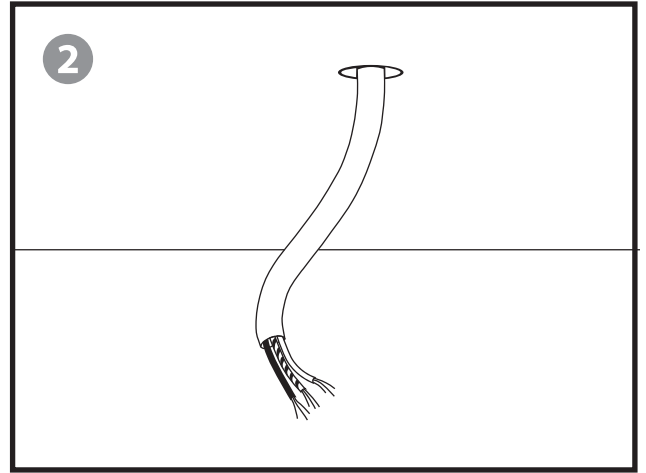

MINI CHANDELIERS MADEMOISELLE

INSTALLATION GUIDE (CE/UK/US/JP)

3-4-6 LIGHTS ROUND / 3 LIGHTS LINEAL

REF. 01023551 - 3 Lights Round (CE/UK)
REF. 01023554- 4 Lights Round (CE/UK)
REF. 01023557 - 6 Lights Round (CE/UK)
REF. 01023560- 3 Lights Lineal (CE/UK)

REF. 01023552 - 3 Lights Round (US)
REF. 01023555 - 4 Lights Round (US)
REF. 01023558 - 6 Lights Round (US)
REF. 01023561 - 3 Lights Lineal (US)

REF. 01023553- 3 Lights Round (JP)
REF. 01023556 - 4 Lights Round (JP)
REF. 01023559 - 6 Lights Round (JP)
REF. 01023562 - 3 Lights Lineal (JP)

7

**KEEP LAMPS BOXED
AT THIS POINT**

9

(TWO-PERSON ASSEMBLY RECOMMENDED)

LAMPS HEIGHT CAN BE CHANGED

**(FOR THE 4-LIGHT AND 6-LIGHT ROUND VERSIONS
USE REFERENCE DIAGRAMS BELOW IN ORDER TO
MAINTAIN LAMPS COMPOSITION)**