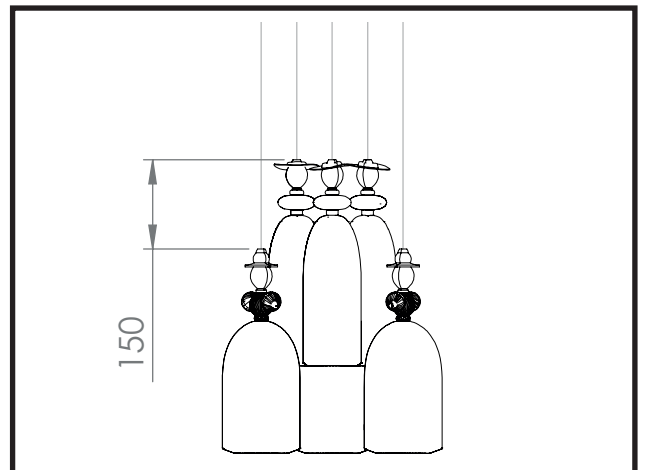

MINI CHANDELIERS MADEMOISELLE

INSTALLATION GUIDE (CE/UK/US/JP)

3-4-6 LIGHTS ROUND / 3 LIGHTS LINEAL

REF. 01023551 - 3 Lights Round (CE/UK)
REF. 01023554- 4 Lights Round (CE/UK)
REF. 01023557 - 6 Lights Round (CE/UK)
REF. 01023560- 3 Lights Lineal (CE/UK)

7

**KEEP LAMPS BOXED
AT THIS POINT**

9

(TWO-PERSON ASSEMBLY RECOMMENDED)

LAMPS HEIGHT CAN BE CHANGED

**(FOR THE 4-LIGHT AND 6-LIGHT ROUND VERSIONS
USE REFERENCE DIAGRAMS BELOW IN ORDER TO
MAINTAIN LAMPS COMPOSITION)**