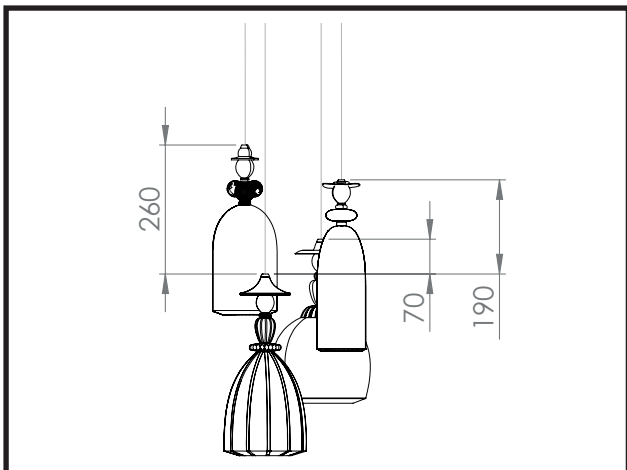

MINI CHANDELIERS MADEMOISELLE

INSTALLATION GUIDE (CE/UK/US/JP)

3-4-6 LIGHTS ROUND / 3 LIGHTS LINEAL

REF. 01023551 - 3 Lights Round (CE/UK)
REF. 01023554- 4 Lights Round (CE/UK)
REF. 01023557 - 6 Lights Round (CE/UK)
REF. 01023560- 3 Lights Lineal (CE/UK)

7

**KEEP LAMPS BOXED
AT THIS POINT**

9

(TWO-PERSON ASSEMBLY RECOMMENDED)

LAMPS HEIGHT CAN BE CHANGED

**(FOR THE 4-LIGHT AND 6-LIGHT ROUND VERSIONS
USE REFERENCE DIAGRAMS BELOW IN ORDER TO
MAINTAIN LAMPS COMPOSITION)**