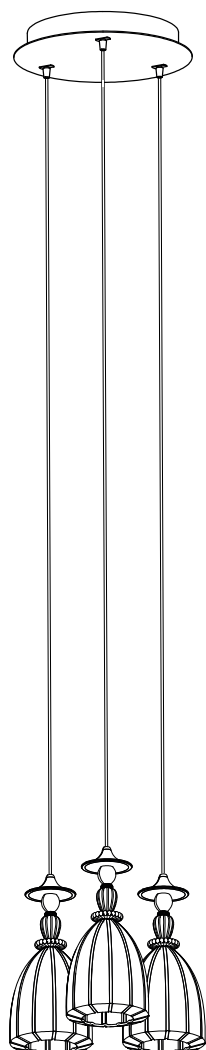

MINI CHANDELIERS MADEMOISELLE

INSTALLATION GUIDE (CE/UK/US/JP)

3-4-6 LIGHTS ROUND / 3 LIGHTS LINEAL

REF. 01023551 - 3 Lights Round (CE/UK)
REF. 01023554- 4 Lights Round (CE/UK)
REF. 01023557 - 6 Lights Round (CE/UK)
REF. 01023560- 3 Lights Lineal (CE/UK)

REF. 01023552 - 3 Lights Round (US)
REF. 01023555 - 4 Lights Round (US)
REF. 01023558 - 6 Lights Round (US)
REF. 01023561 - 3 Lights Lineal (US)

REF. 01023553- 3 Lights Round (JP)
REF. 01023556 - 4 Lights Round (JP)
REF. 01023559 - 6 Lights Round (JP)
REF. 01023562 - 3 Lights Lineal (JP)

7

**KEEP LAMPS BOXED
AT THIS POINT**

9

(TWO-PERSON ASSEMBLY RECOMMENDED)

LAMPS HEIGHT CAN BE CHANGED

**(FOR THE 4-LIGHT AND 6-LIGHT ROUND VERSIONS
USE REFERENCE DIAGRAMS BELOW IN ORDER TO
MAINTAIN LAMPS COMPOSITION)**