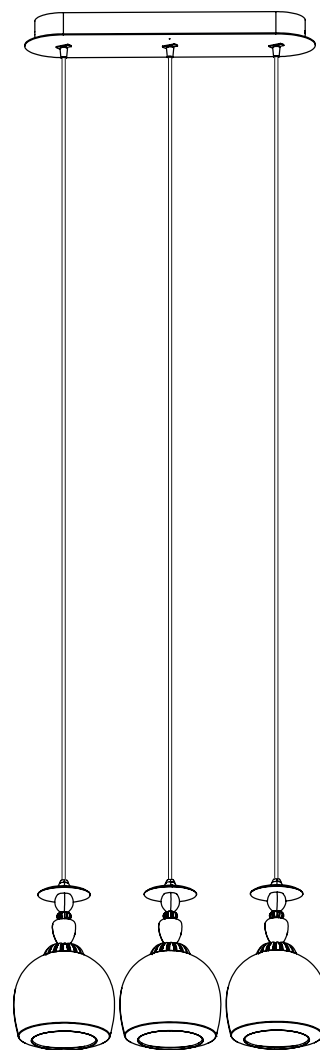

MINI CHANDELIERS MADEMOISELLE

INSTALLATION GUIDE (CE/UK/US/JP)

3-4-6 LIGHTS ROUND / 3 LIGHTS LINEAL

REF. 01023551 - 3 Lights Round (CE/UK)
REF. 01023554- 4 Lights Round (CE/UK)
REF. 01023557 - 6 Lights Round (CE/UK)
REF. 01023560- 3 Lights Lineal (CE/UK)

REF. 01023552 - 3 Lights Round (US)
REF. 01023555 - 4 Lights Round (US)
REF. 01023558 - 6 Lights Round (US)
REF. 01023561 - 3 Lights Lineal (US)

REF. 01023553- 3 Lights Round (JP)
REF. 01023556 - 4 Lights Round (JP)
REF. 01023559 - 6 Lights Round (JP)
REF. 01023562 - 3 Lights Lineal (JP)

7

**KEEP LAMPS BOXED
AT THIS POINT**

9

(TWO-PERSON ASSEMBLY RECOMMENDED)

LAMPS HEIGHT CAN BE CHANGED

**(FOR THE 4-LIGHT AND 6-LIGHT ROUND VERSIONS
USE REFERENCE DIAGRAMS BELOW IN ORDER TO
MAINTAIN LAMPS COMPOSITION)**