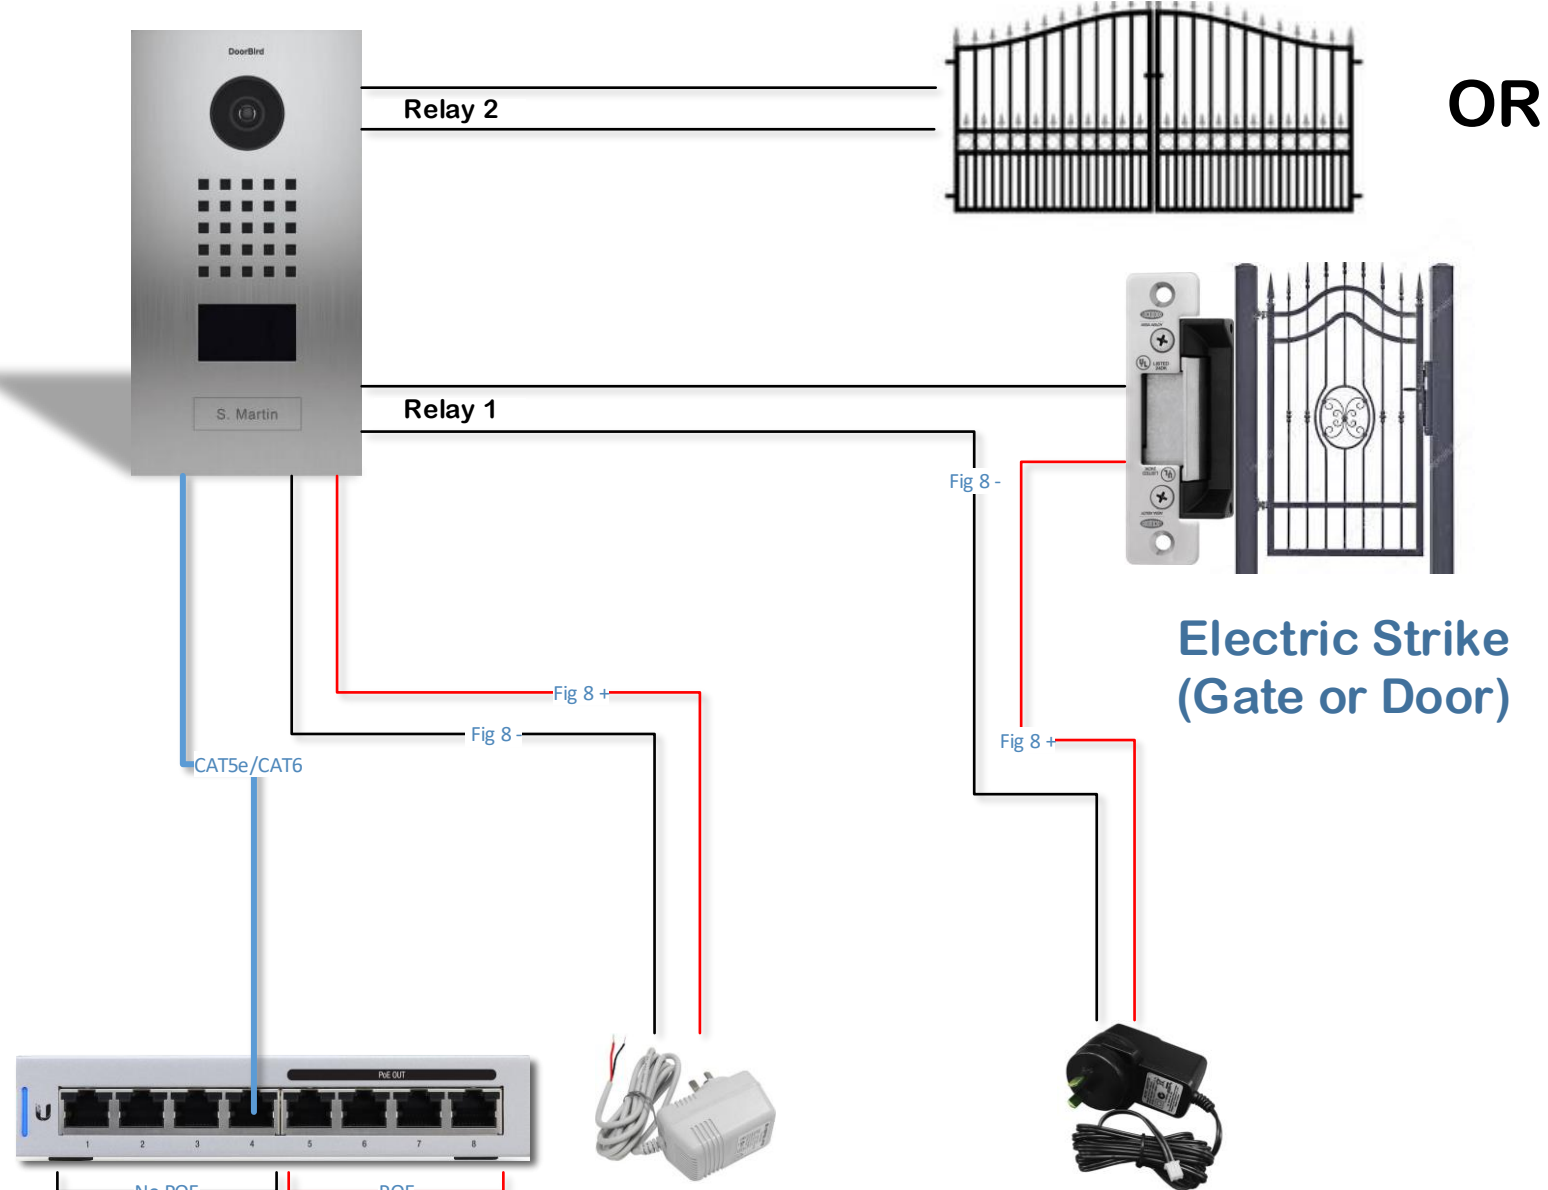

D21* Range

Driveway Gate

Garage Door

OR

**Doorbird D21*
Range
Basic Wiring
Diagram – 12V**

w: doorbirdintercom.com.au
e: hello@doorbirdintercom.com.au

Data Switch

Doorbird Power Supply